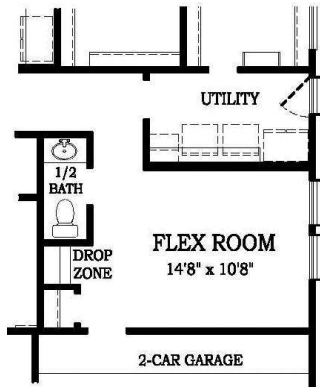

THIS HOME FEATURES | OPTIONS

- 4 Bedrooms
- 3.5 Baths
- Study
- Covered Patio
- 3-Car Attached Garage

- Fireplace
- Cabinet in Main Bath
- Flex Room at Garage Storage
- Hidden Kitchen

OPTIONAL HIDDEN KITCHEN

OPTIONAL FLEX ROOM AT GARAGE STORAGE

FLOOR PLAN