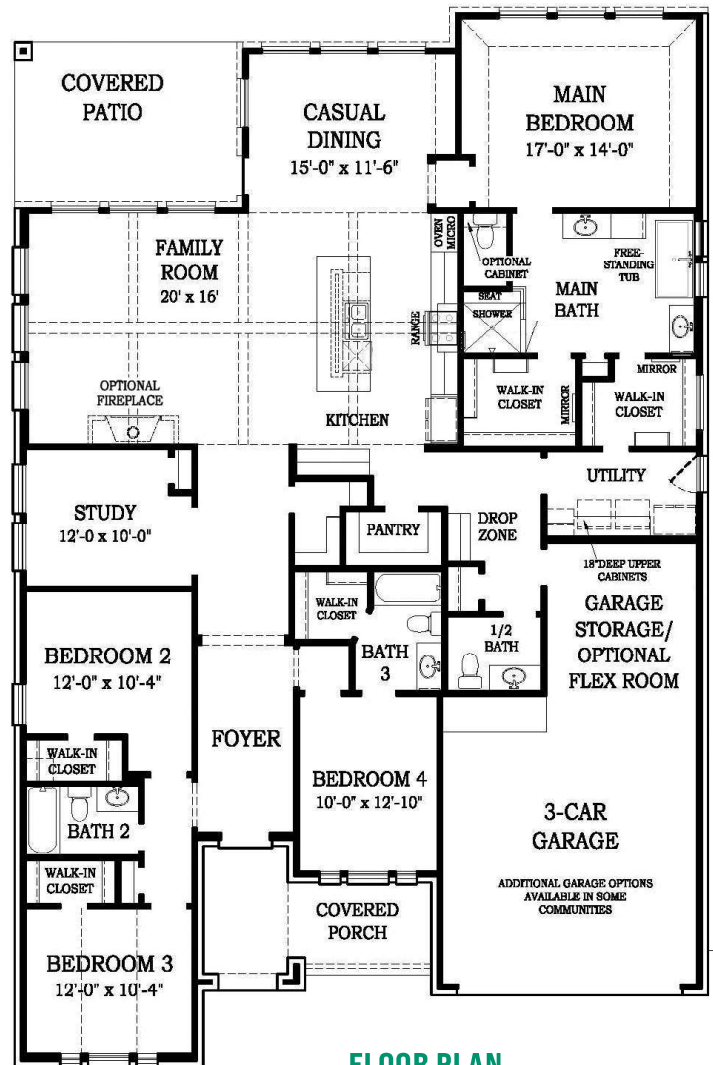

THIS HOME FEATURES | OPTIONS

- 4 Bedrooms
- 3.5 Baths
- Study
- Covered Patio
- 3-Car Attached Garage

- Fireplace
- Cabinet in Main Bath
- Flex Room at Garage Storage
- Hidden Kitchen

OPTIONAL HIDDEN KITCHEN

OPTIONAL FLEX ROOM AT GARAGE STORAGE

FLOOR PLAN