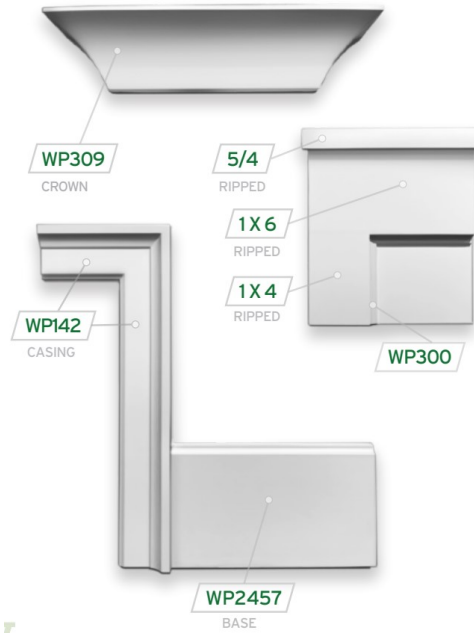

INTERIOR DOORS/TRIM

DOORS

STYLE/COLOR/FINISH

ACTUAL SELECTION TO BE PRICED AT TAKE OFF

SW 7004
Snowbound

+ Order samples

MODERN Style **C**

Trim Package
Western Pacific Modern Style

Interior Door Style
Western Pacific 5 Panel Stacked Door

HINGES

BLACK HINGES

CABINETRY

LOCATION

CABINETRY

ACTUAL SELECTION TO BE PRICED AT TAKE OFF

Cabinet Door Style