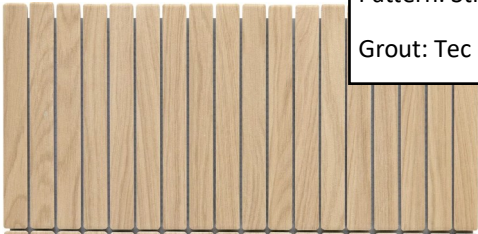

Manufacturer: Emser Tile
Material: Nobleza Lugo 12x24
matte
Pattern: Vertical Stacked
Grout: TEC 912 Optic White

Shower Floor

Manufacturer: Floor and Decor
Material: Festival Oak Wood
Look Stacked Mosaic
#101233641
Pattern: Straight lay
Grout: Tec 903 Birch