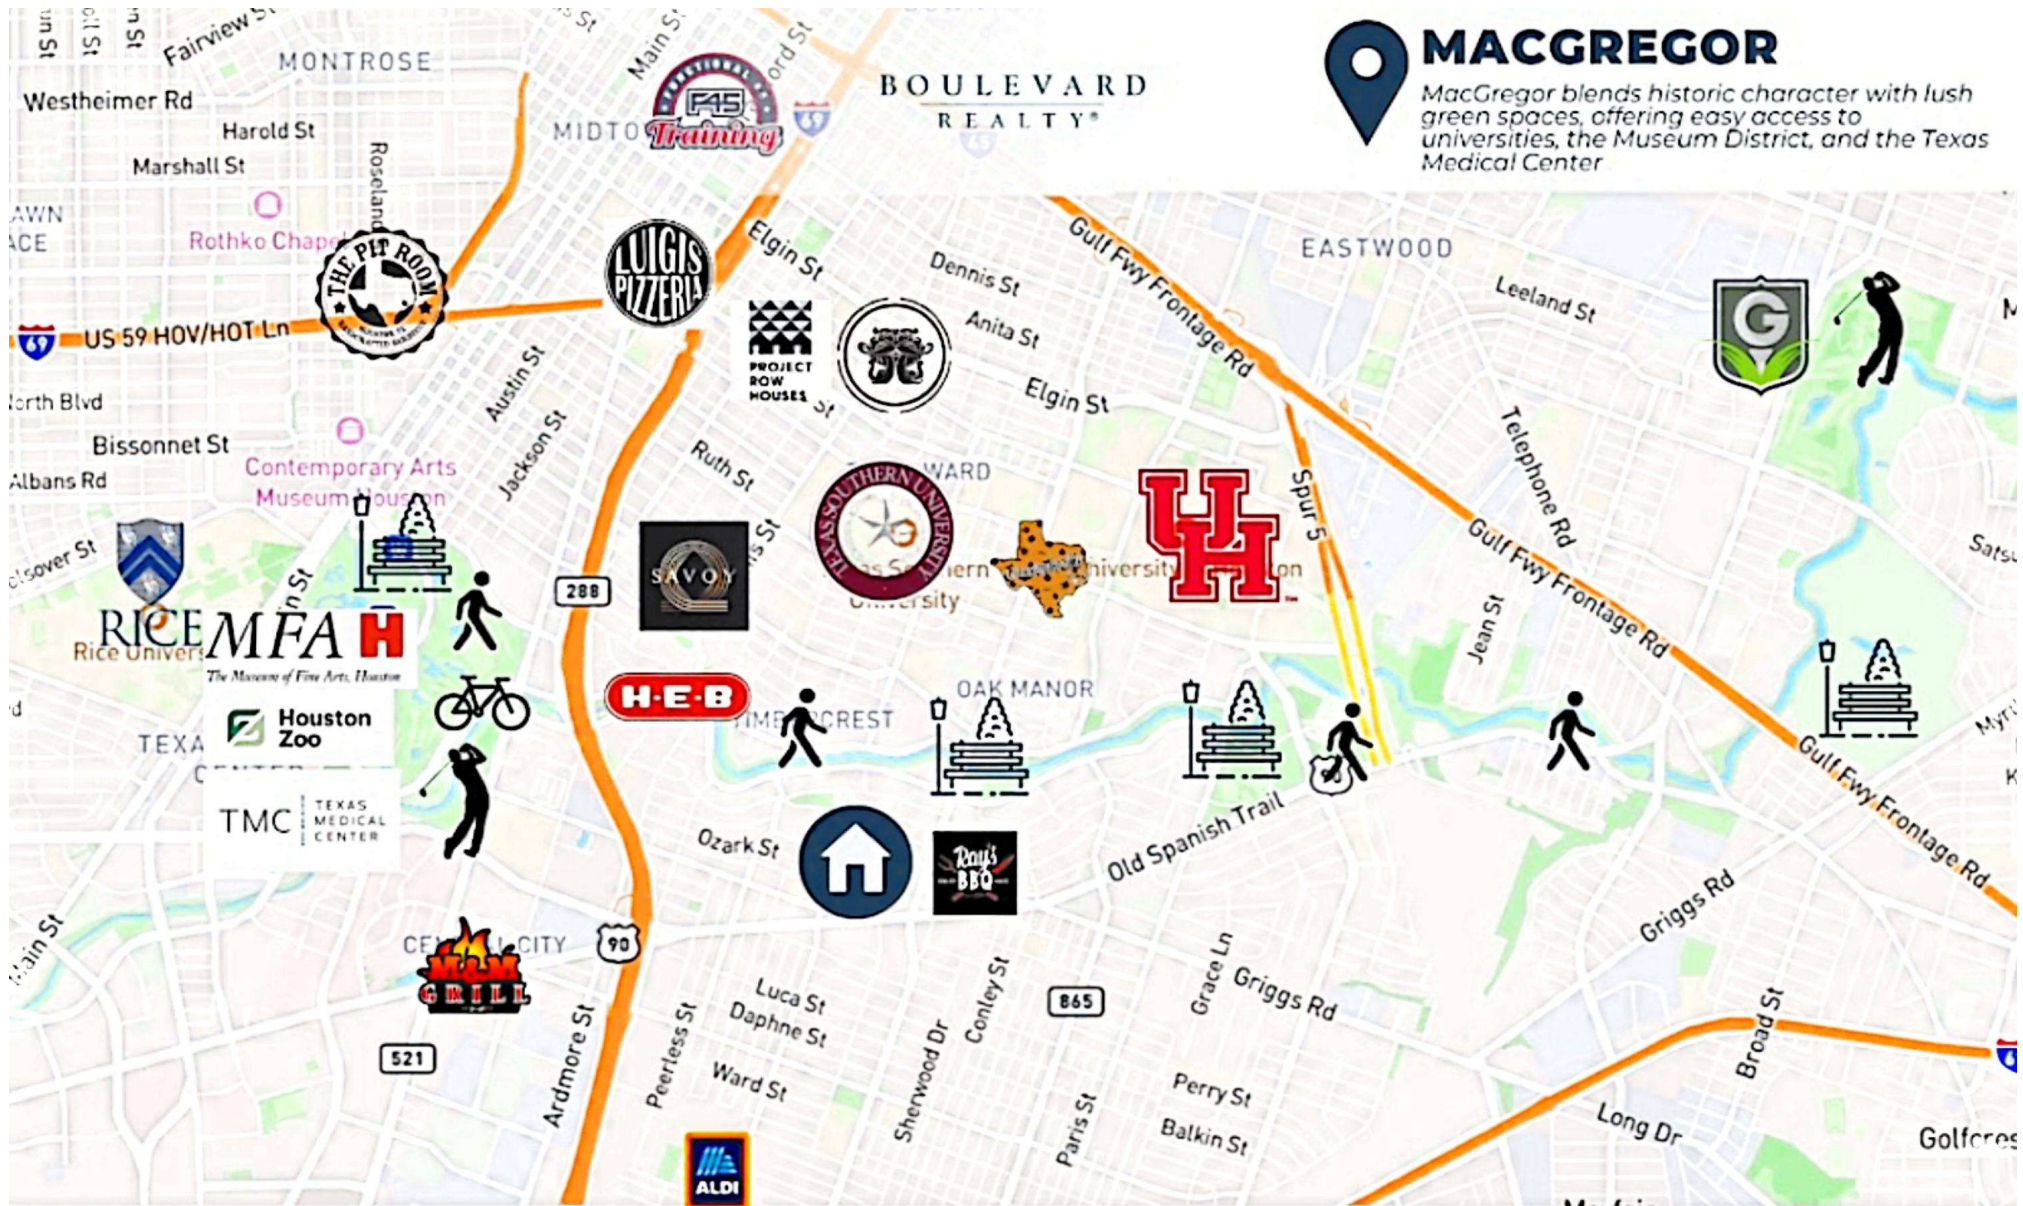

# MACGREGOR

MacGregor blends historic character with lush green spaces, offering easy access to universities, the Museum District, and the Texas Medical Center

## SHOPPING

- Rice Village
- Uptown Park
- The Galleria
- River Oaks District

## PARKS

- Hermann Park
- Emancipation Park
- MacGregor Park
- Memorial Park

## NEARBY AMENITIES

- Downtown - 5 miles
- Hobby Airport - 10 miles
- Texas Medical Center - 2 miles
- IAH - 23 miles