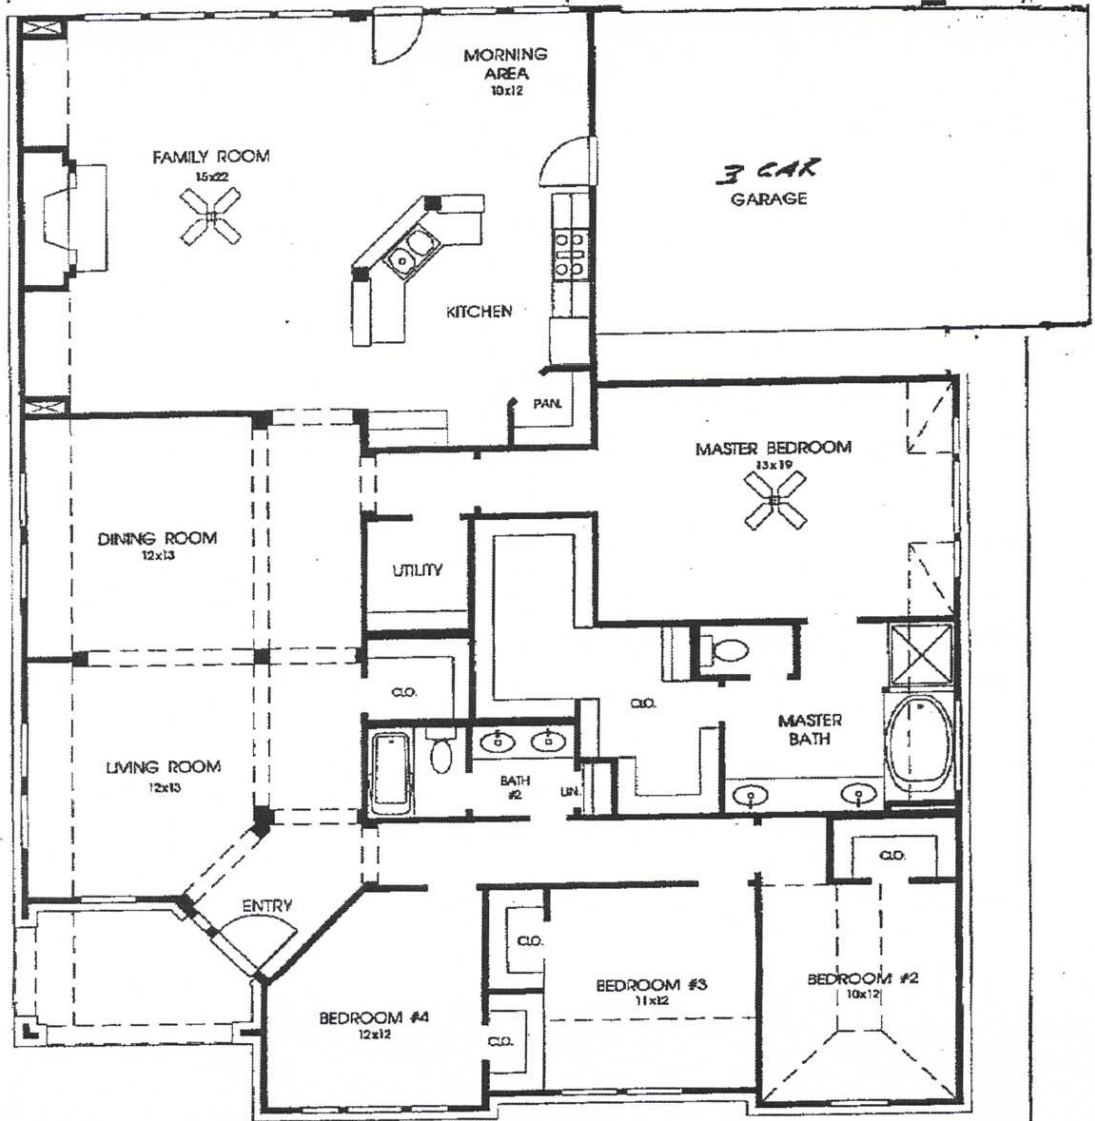

DESIGNS

Plan 2637

This home contains approximately 2,637 square feet and includes four bedrooms and two baths.

31' x 16'
STAMPED
CONCRETE PATIO
10' x 16' CEDAR
ARBOR

Note: The Option show on this brochure is available at an additional cost.

PERRY HOMES