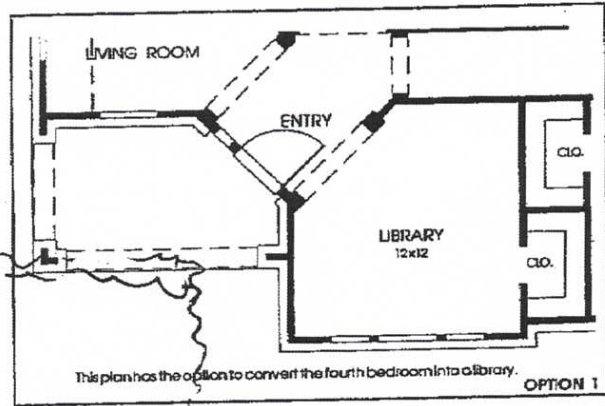

DESIGNS

Plan 2637

This home contains approximately 2,637 square feet and includes four bedrooms and two baths.

31' x 16'
STAMPED
CONCRETE PATIO
10' x 16' CEDAR
ARBOR

Note: The Option show on this brochure is available at an additional cost.

PERRY HOMES