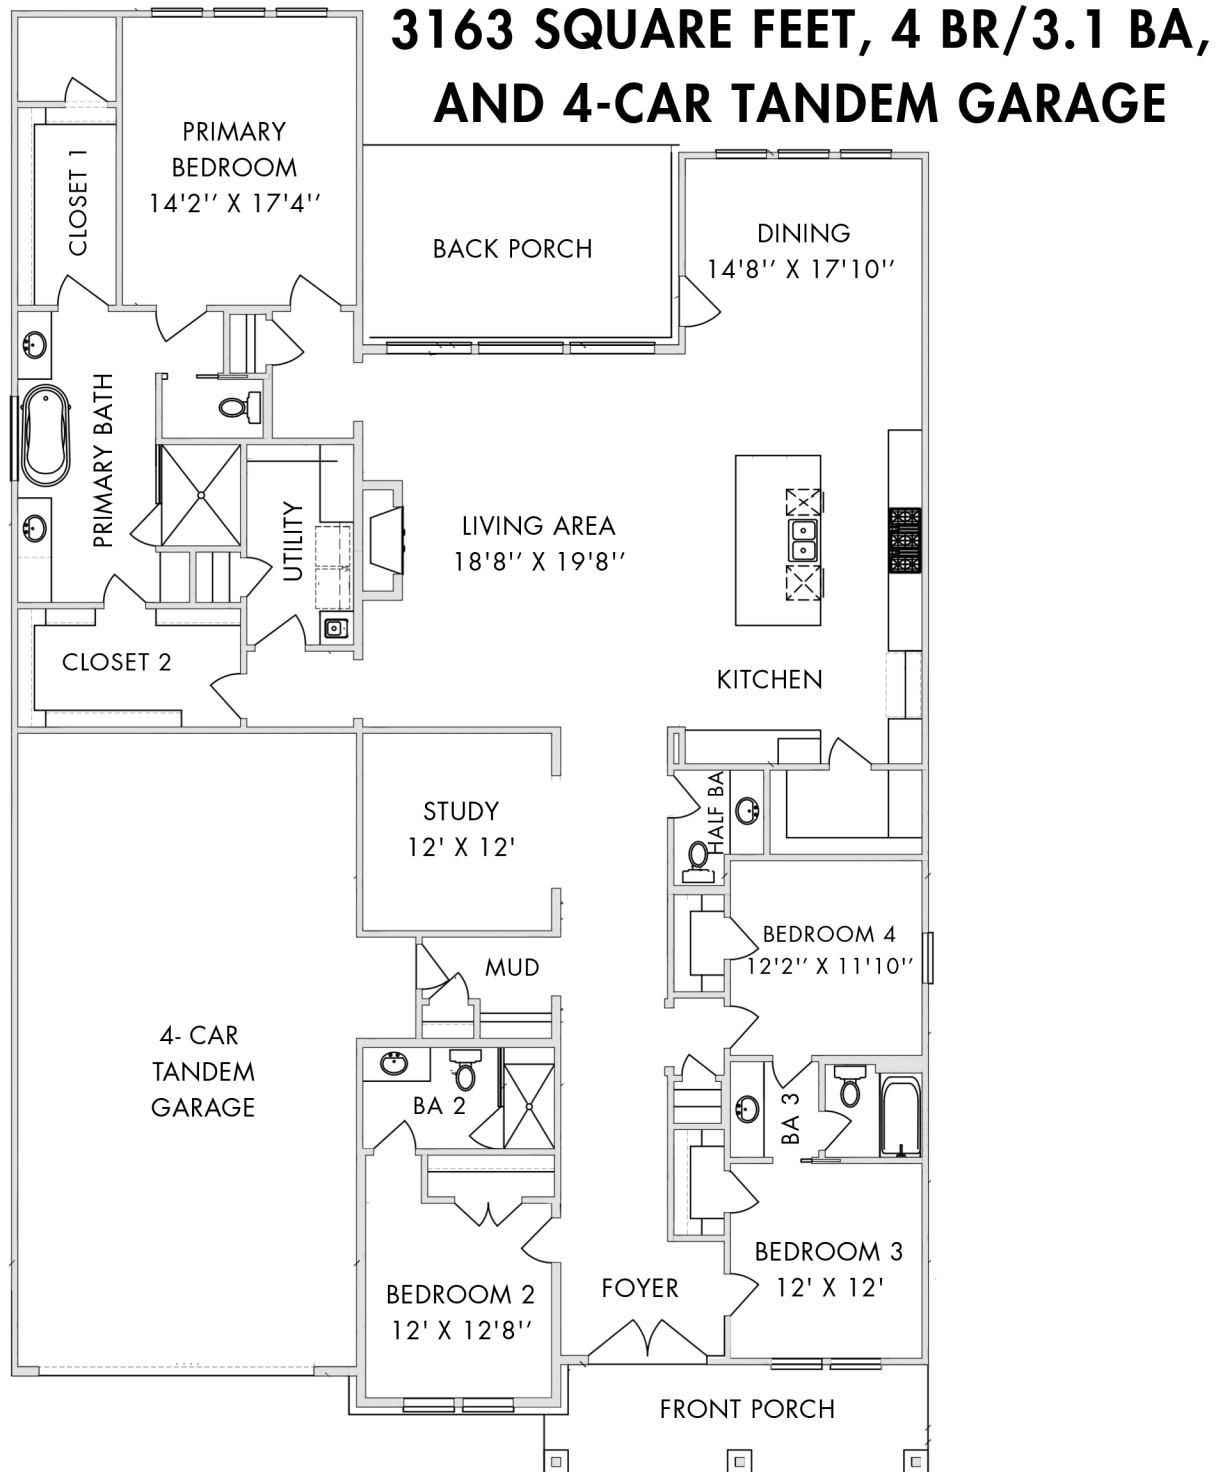

14015 Hawk Vista Ct ♦ Willis, TX 77318

Copyright Jamestown Estate Homes 2025. Subject to change. Photographs, renderings, and floor plans are intended to represent the overall design concept. Final home details, materials, and dimensions may vary.