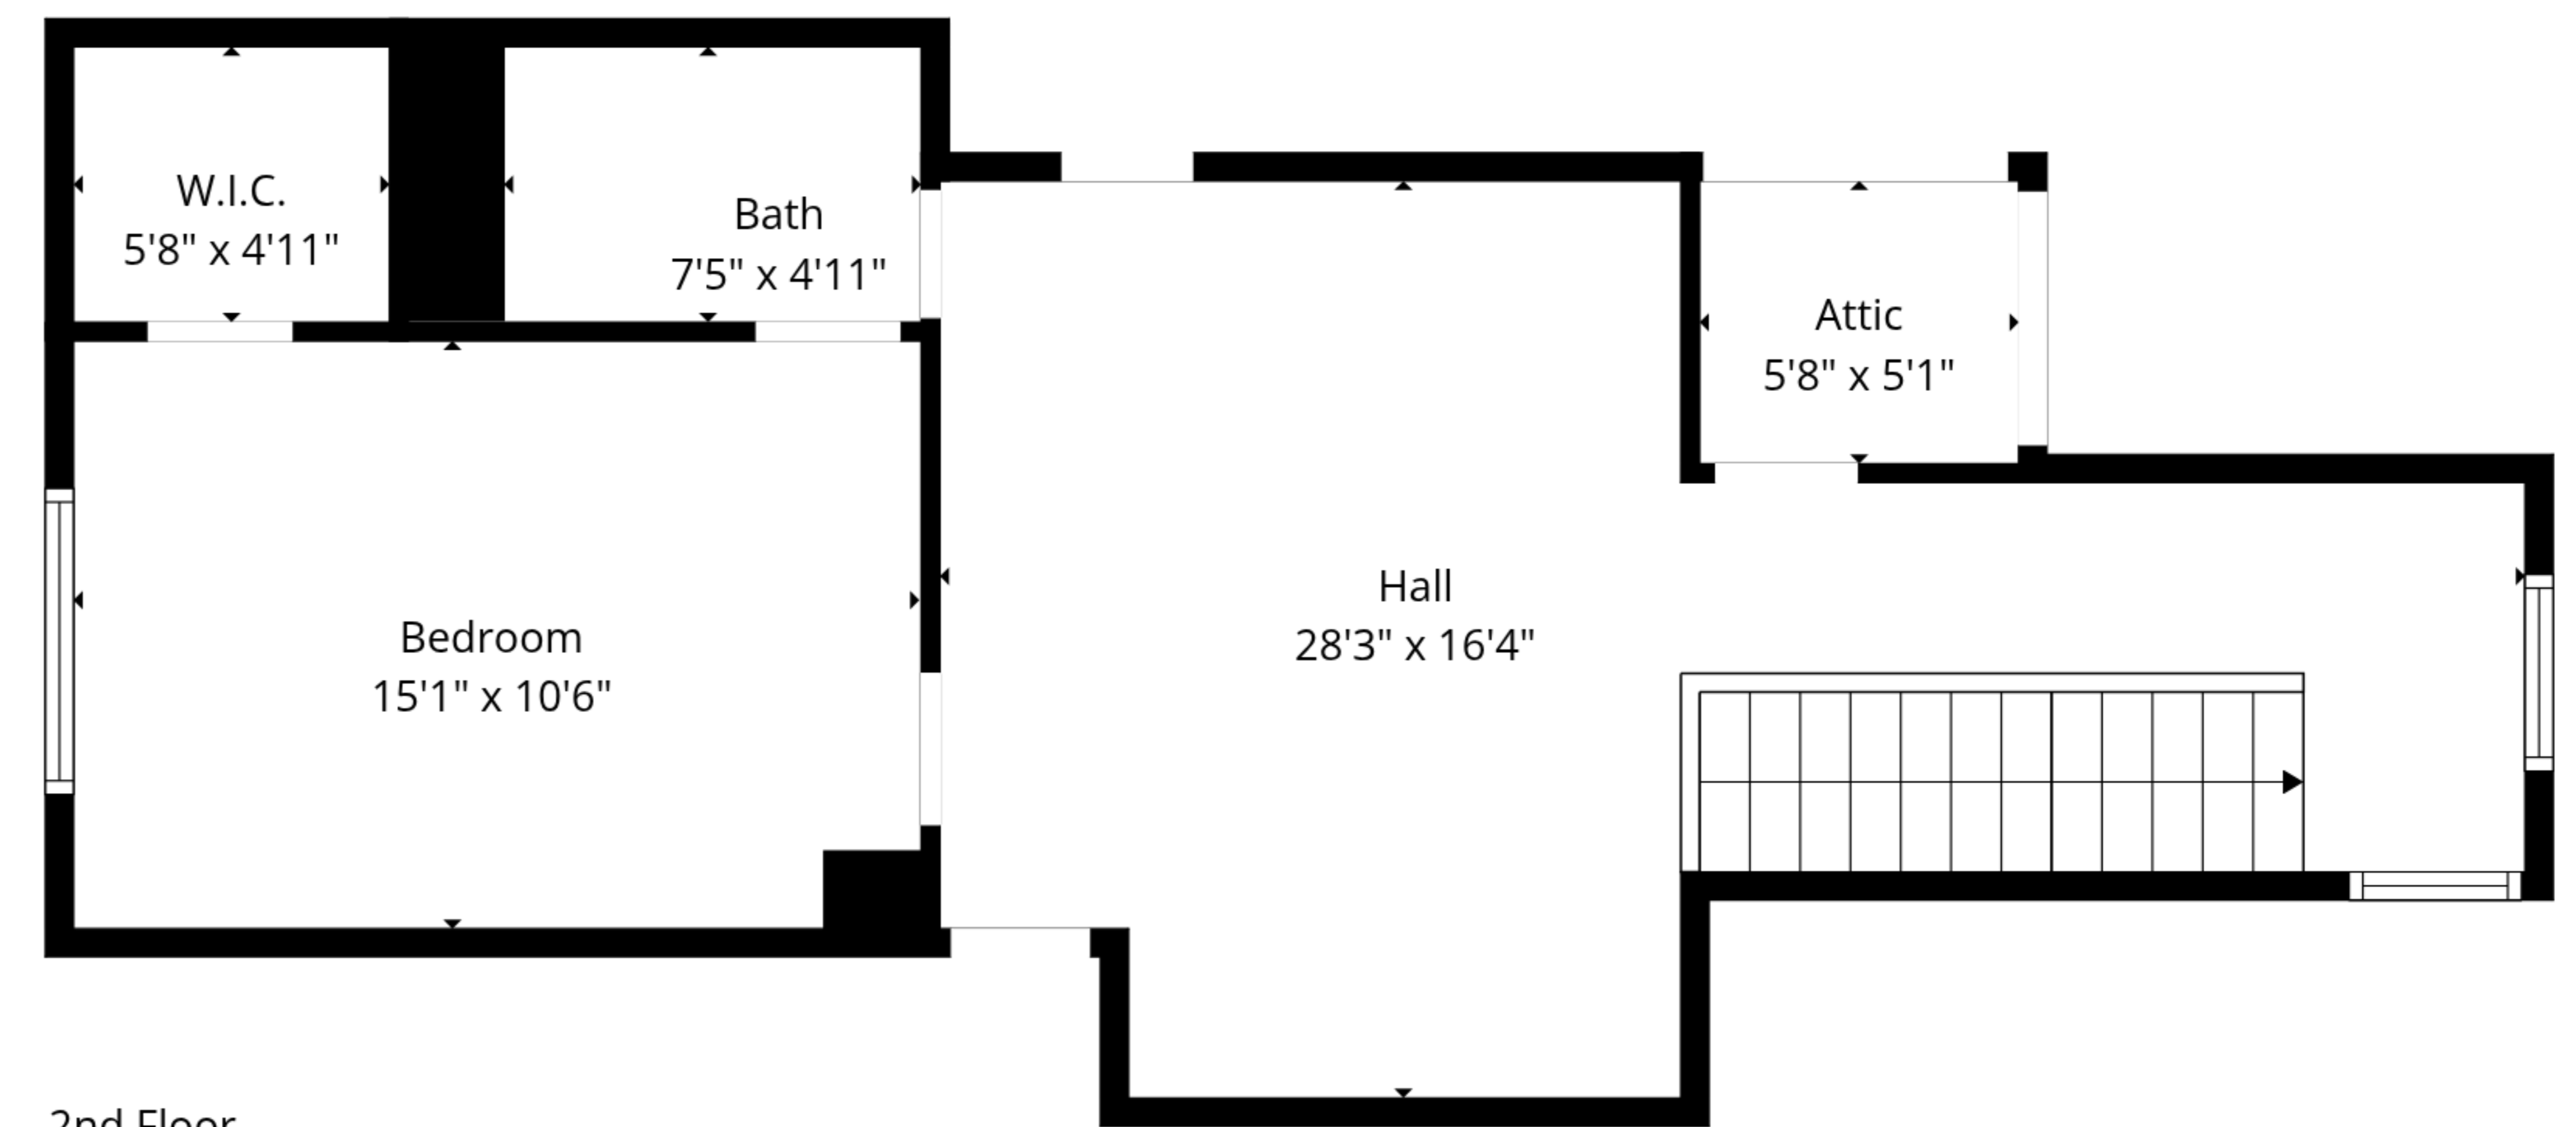

TOTAL: 2573 sq. ft

1st floor: 2016 sq. ft, 2nd floor: 557 sq. ft

EXCLUDED AREAS: GARAGE: 431 sq. ft, ATTIC: 29 sq. ft, WALLS: 212 sq. ft

TOTAL: 2573 sq. ft

1st floor: 2016 sq. ft, 2nd floor: 557 sq. ft

EXCLUDED AREAS: GARAGE: 431 sq. ft, ATTIC: 29 sq. ft, WALLS: 212 sq. ft

2nd Floor

1st Floor

TOTAL: 2573 sq. ft
 1st floor: 2016 sq. ft, 2nd floor: 557 sq. ft
 EXCLUDED AREAS: GARAGE: 431 sq. ft, ATTIC: 29 sq. ft, WALLS: 212 sq. ft