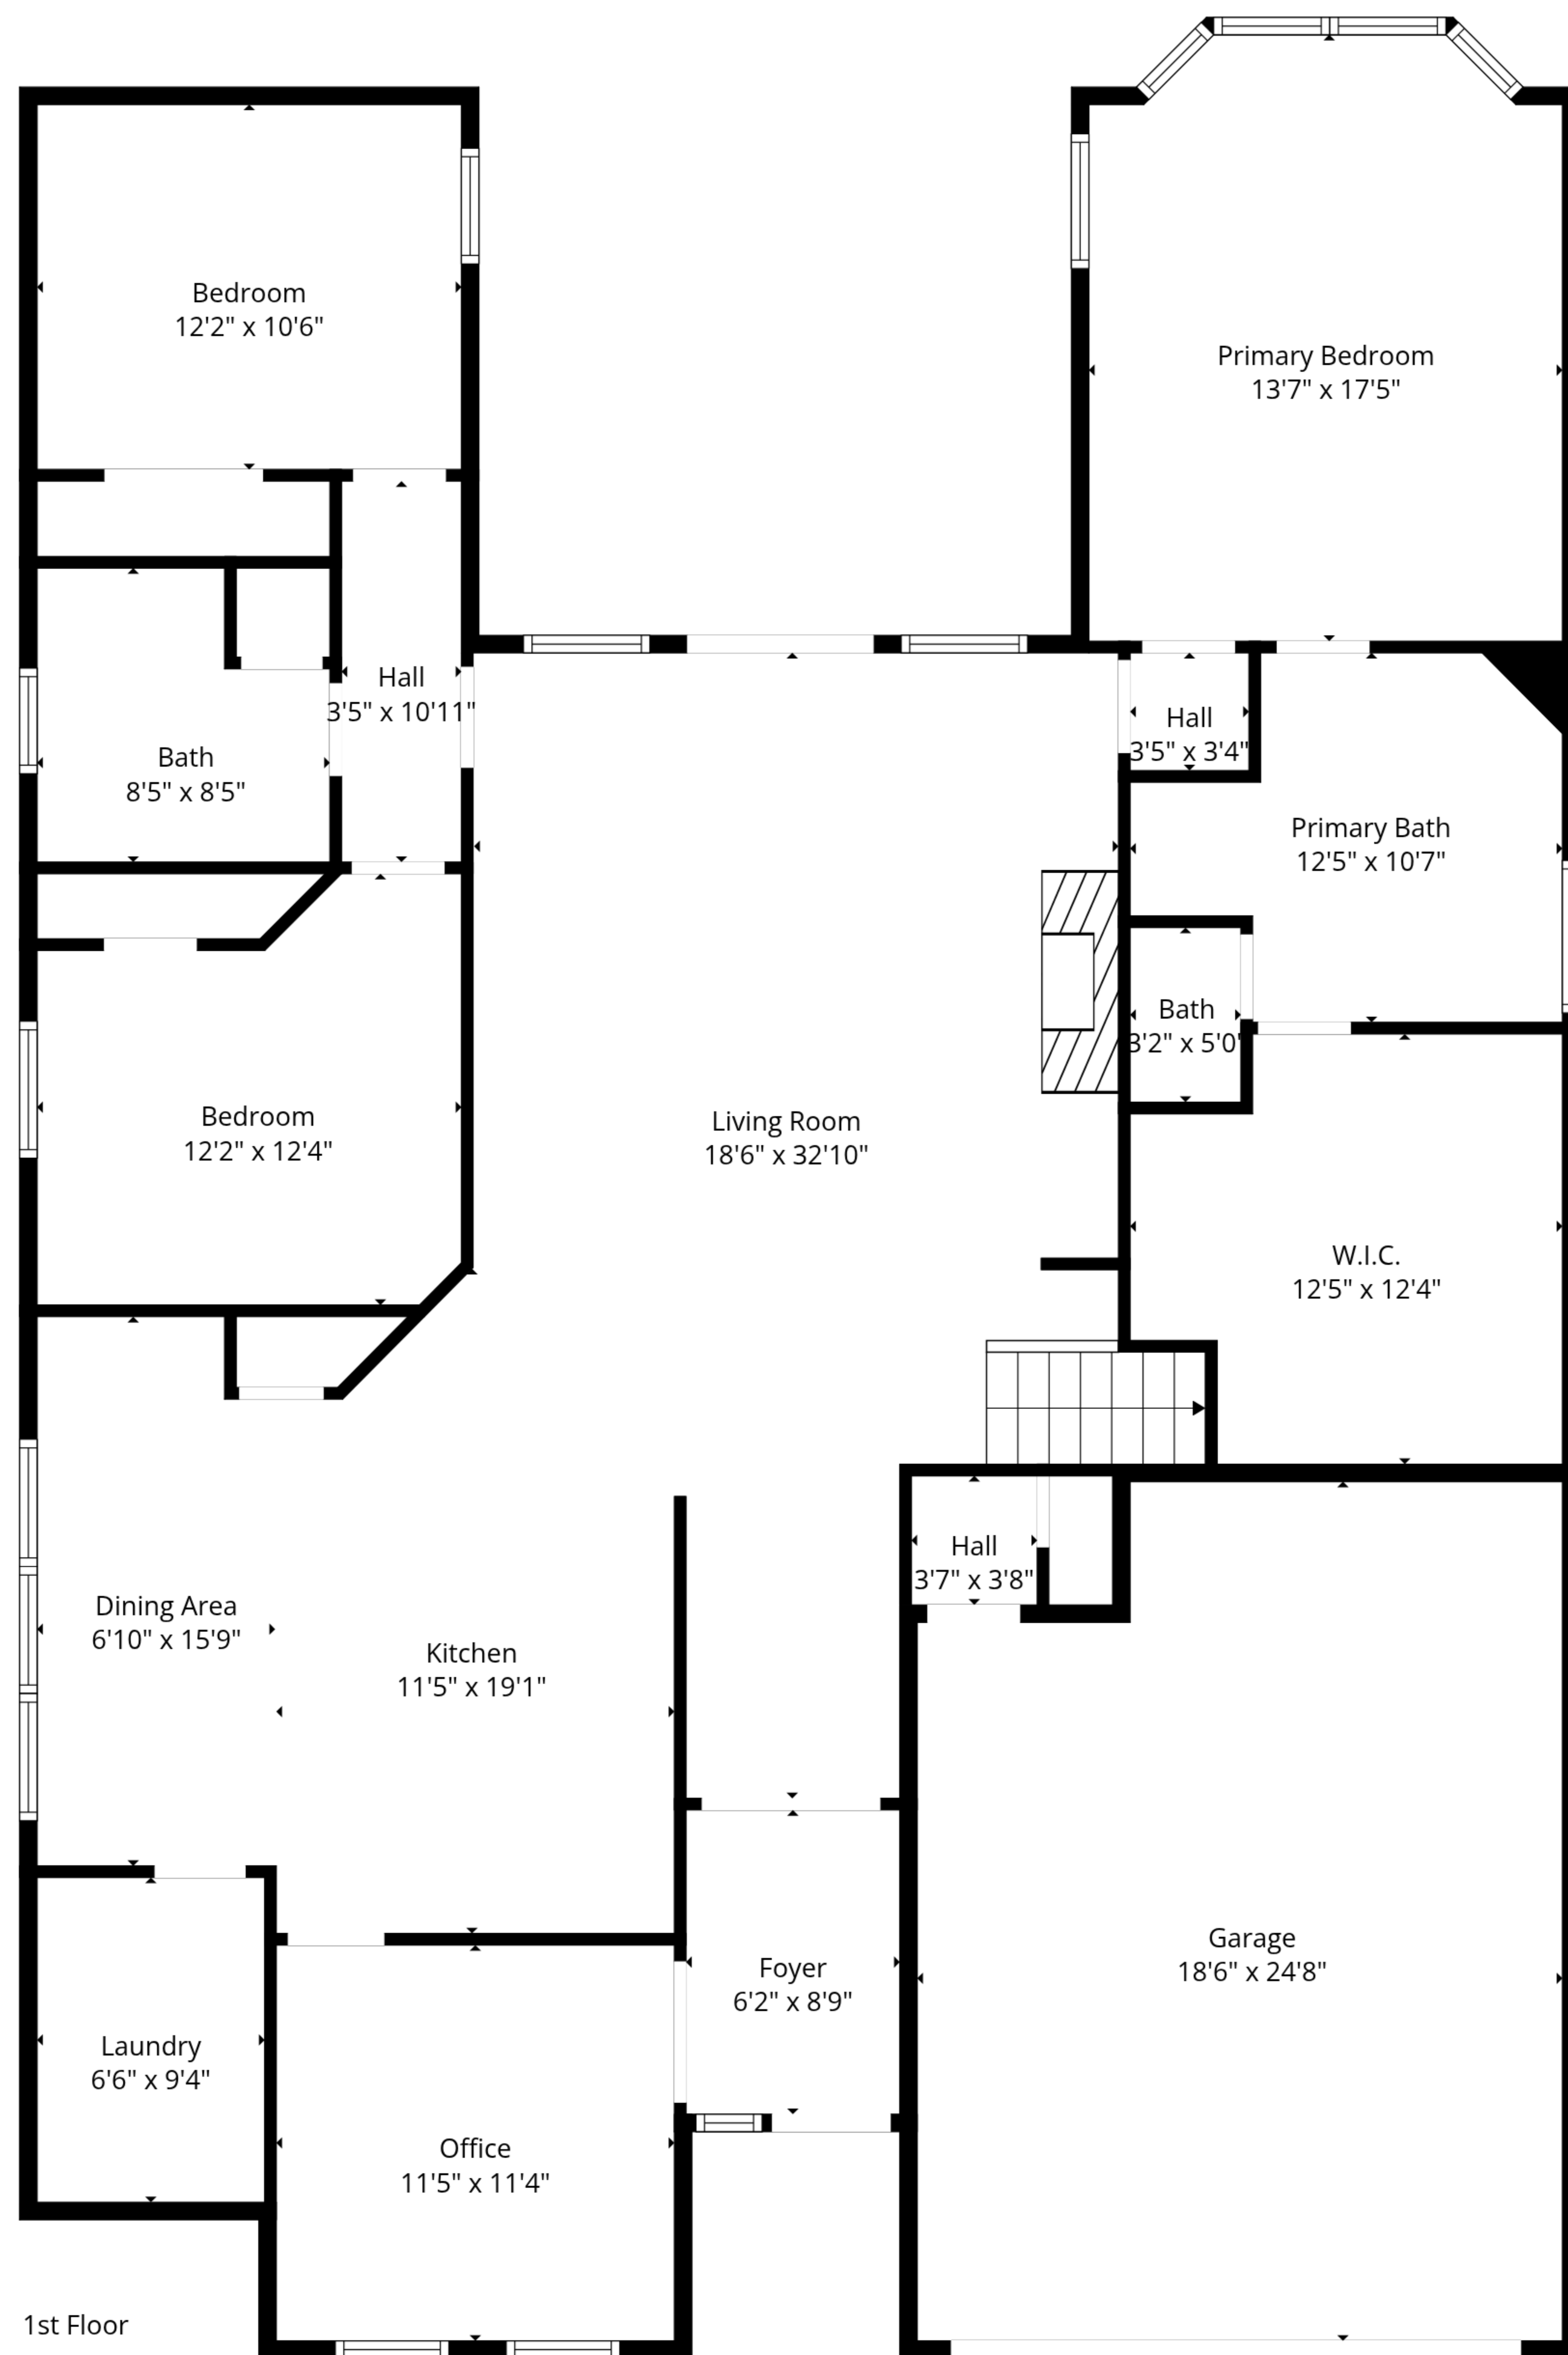

TOTAL: 2573 sq. ft

1st floor: 2016 sq. ft, 2nd floor: 557 sq. ft

EXCLUDED AREAS: GARAGE: 431 sq. ft, ATTIC: 29 sq. ft, WALLS: 212 sq. ft

TOTAL: 2573 sq. ft

1st floor: 2016 sq. ft, 2nd floor: 557 sq. ft

EXCLUDED AREAS: GARAGE: 431 sq. ft, ATTIC: 29 sq. ft, WALLS: 212 sq. ft

2nd Floor

1st Floor

TOTAL: 2573 sq. ft
 1st floor: 2016 sq. ft, 2nd floor: 557 sq. ft
 EXCLUDED AREAS: GARAGE: 431 sq. ft, ATTIC: 29 sq. ft, WALLS: 212 sq. ft