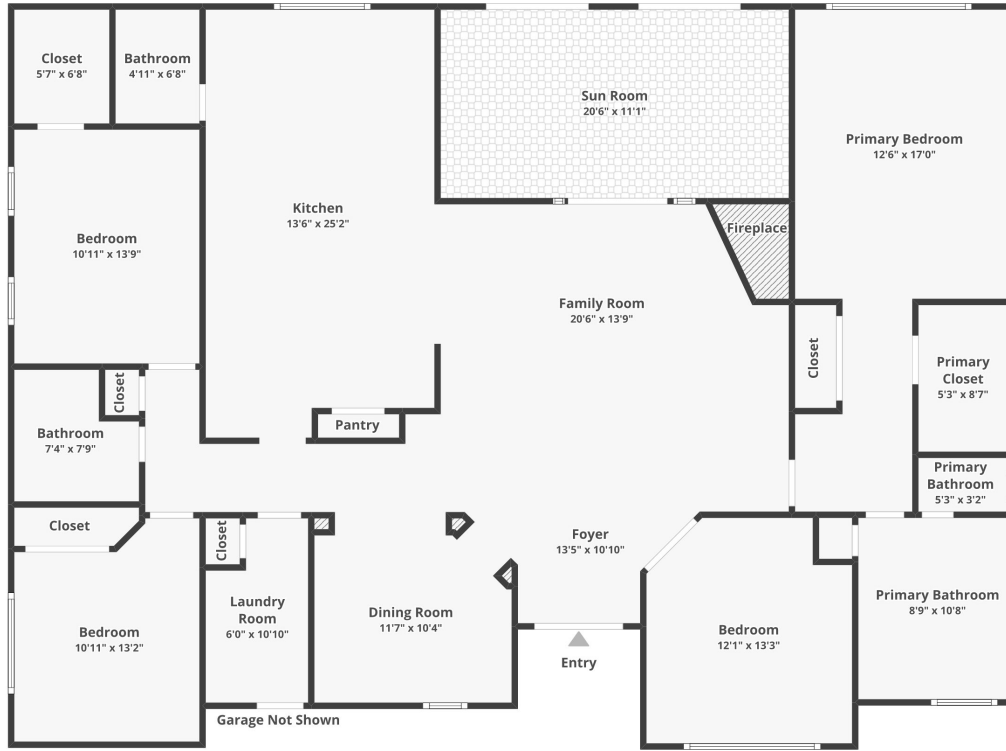

From: Mike P Willcox emomedia_appts@icloud.com
Subject: floor plan: 47 Cloverdale Gaye B. Watkins
Date: October 14, 2025 at 12:03 PM
To: Gaye Watkins gaye@thewatkinsteamtx.com

Floor 1