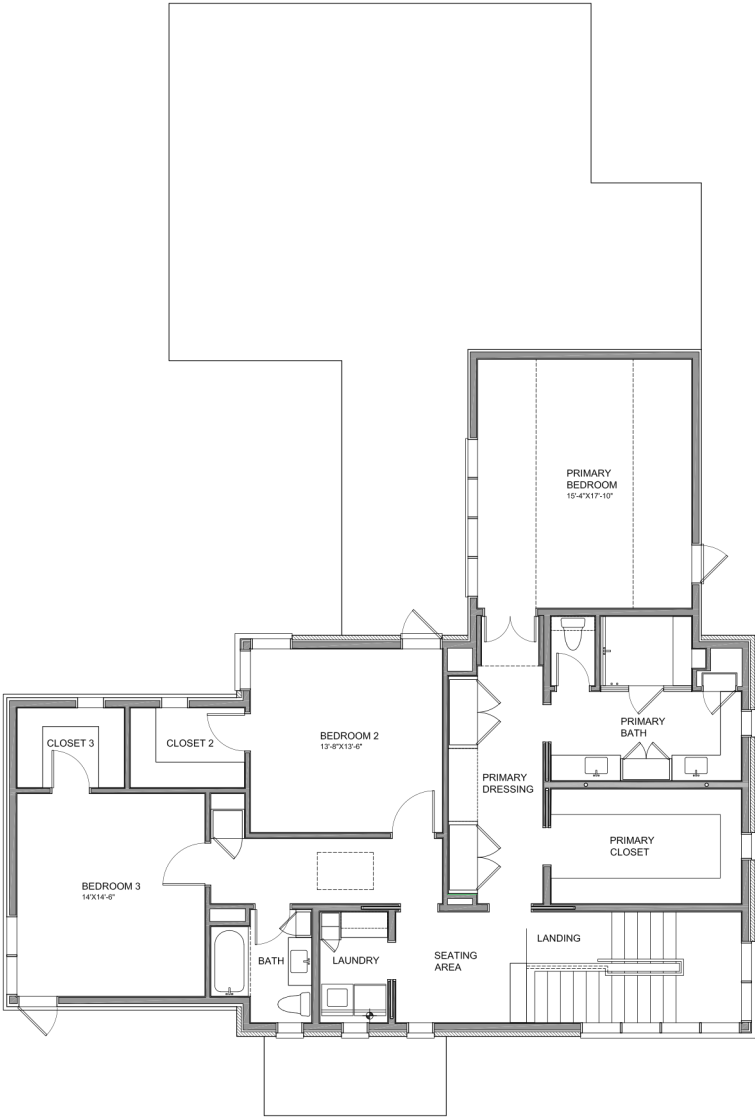

SELECTION BOOK

309 AVENUE OF OAKS, HOUSTON, TX

TABLE OF CONTENTS

1. Floor Plan Overview
2. Building Material Selections
3. Paint Selections
4. Tile Selections
5. Counter Top Selections
6. Lighting Selections
7. Lighting Selections
8. Hardware Selections
9. Plumbing Selections
10. Cabinet Selections
11. Appliance Selections
12. Sales Information

FLOOR PLAN OVERVIEW

1st FLOOR

2nd FLOOR

BUILDING MATERIAL SELECTIONS

HARDWARE	Style	BRAND
	Square Channel	James Hardie Artisan Siding
	Lap	James Hardie Artisan Siding
	Barkwood	GAF Timberline HDZ
	Dove Gray	ACME Brick