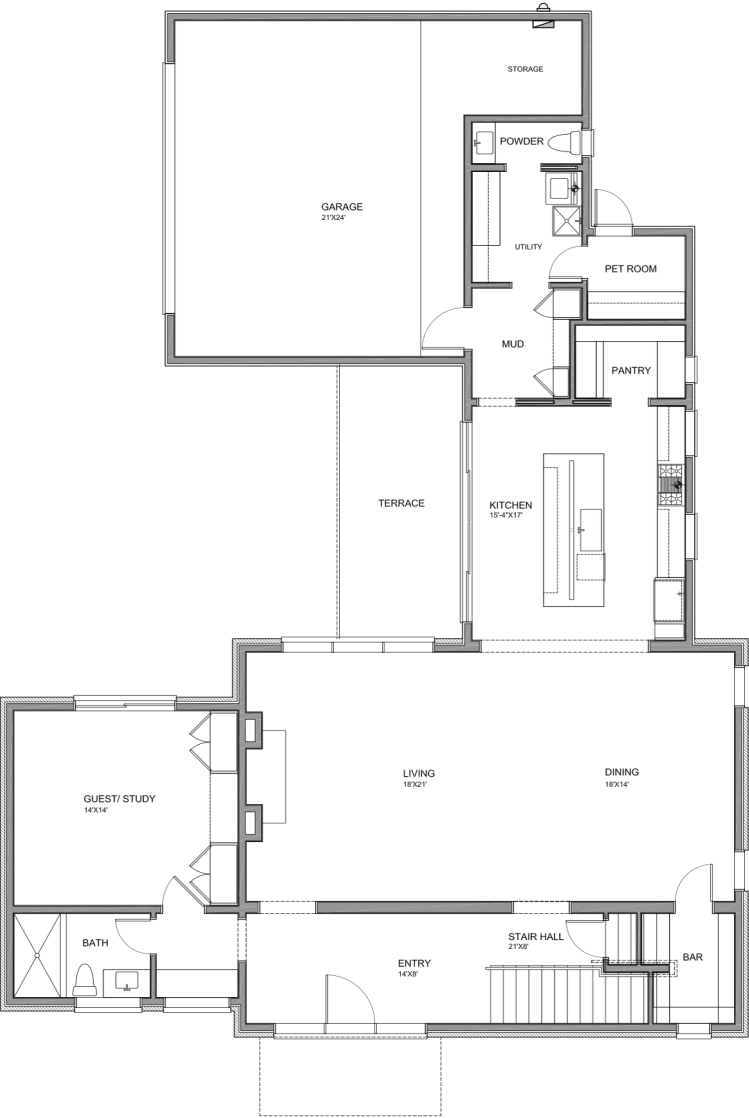

SELECTION BOOK

309 AVENUE OF OAKS, HOUSTON, TX

TABLE OF CONTENTS

1. Floor Plan Overview
2. Building Material Selections
3. Paint Selections
4. Tile Selections
5. Counter Top Selections
6. Lighting Selections
7. Lighting Selections
8. Hardware Selections
9. Plumbing Selections
10. Cabinet Selections
11. Appliance Selections
12. Sales Information

FLOOR PLAN OVERVIEW

1st FLOOR

2nd FLOOR

BUILDING MATERIAL SELECTIONS

HARDWARE	Style	BRAND
	Square Channel	James Hardie Artisan Siding
	Lap	James Hardie Artisan Siding
	Barkwood	GAF Timberline HDZ
	Dove Gray	ACME Brick