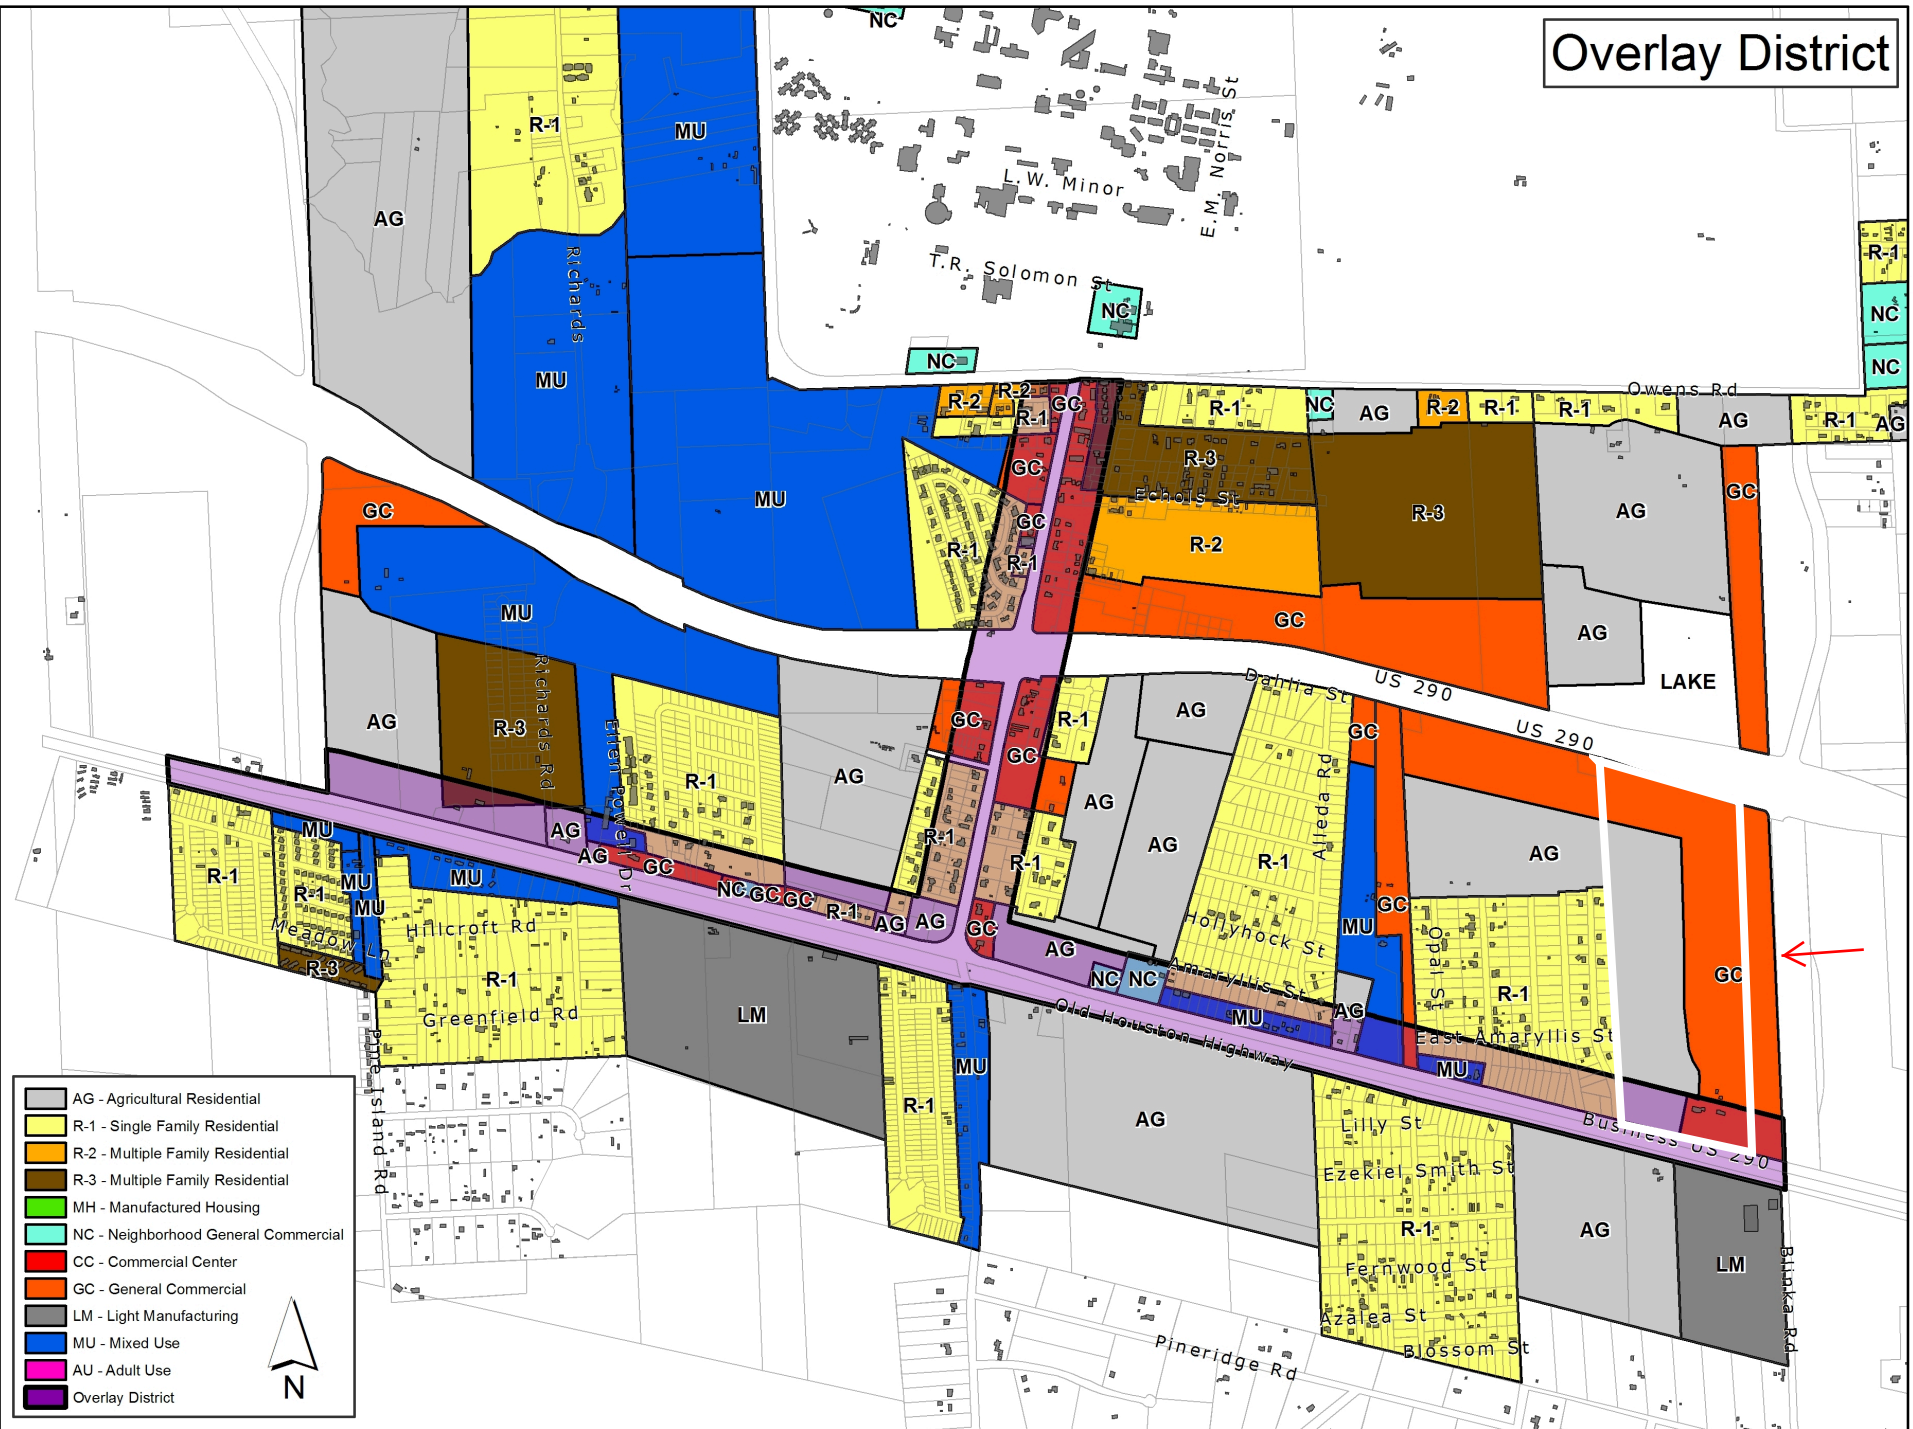

Overlay District

- AG - Agricultural Residential
- R-1 - Single Family Residential
- R-2 - Multiple Family Residential
- R-3 - Multiple Family Residential
- MH - Manufactured Housing
- NC - Neighborhood General Commercial
- CC - Commercial Center
- GC - General Commercial
- LM - Light Manufacturing
- MU - Mixed Use
- AU - Adult Use
- Overlay District