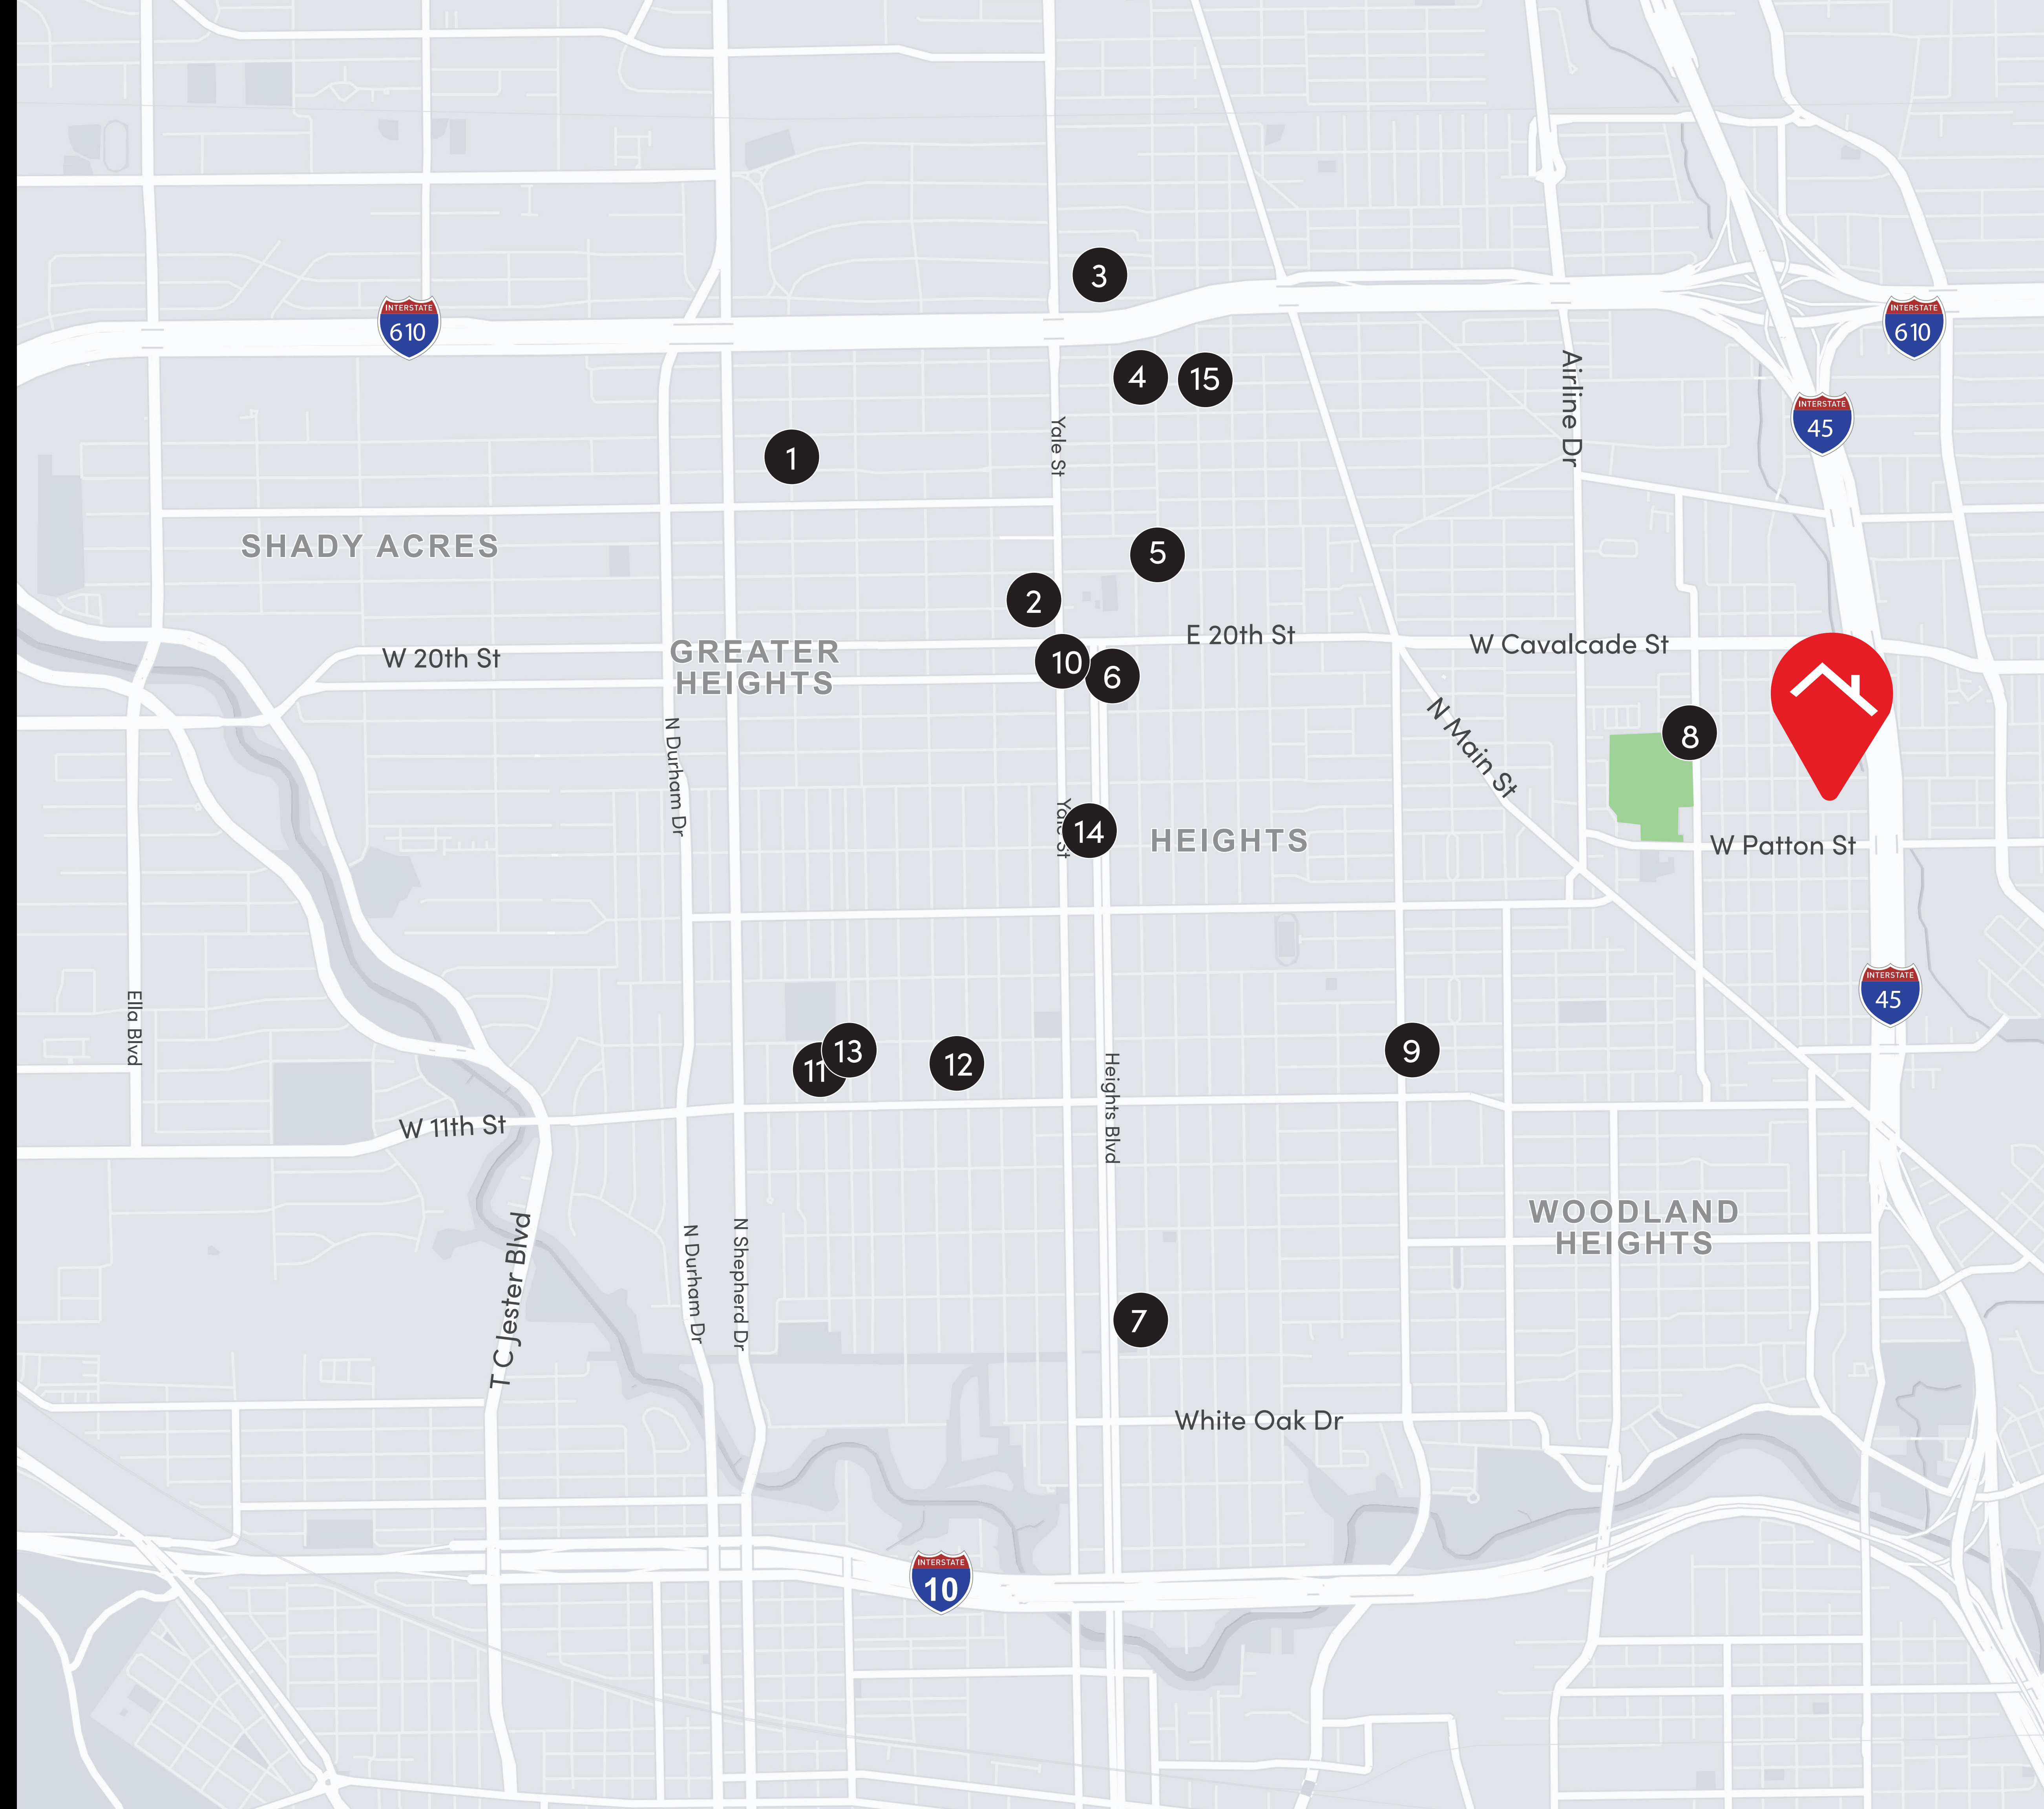

NEARBY FAVORITES

RETAIL & SHOPPING

1. **HEB** - .7 Miles
2. **Kroger** - .5 Miles
3. **Whole Foods 365** - .6 Miles
4. **Central City Co-Op** - .1 Miles

RECREATION / PARKS

5. **Halbert Park** - .1 Miles
6. **Paul Carr Jogging Trail** - .6 Miles
7. **Donovan Park** - 1.9 Miles
8. **Montie Beach Park** - 1.7 Miles

FOOD AND DRINK

9. **Bellagreen** - 1.7 Miles
10. **Goode Company** - .5 Miles
11. **Trattoria Sofia** - 1.8 Miles
12. **Hando** - 1.6 Miles
13. **LORO** - 1.8 Miles
14. **Incanto** - .9 Miles
15. **Angela's Oven** - .1 Miles