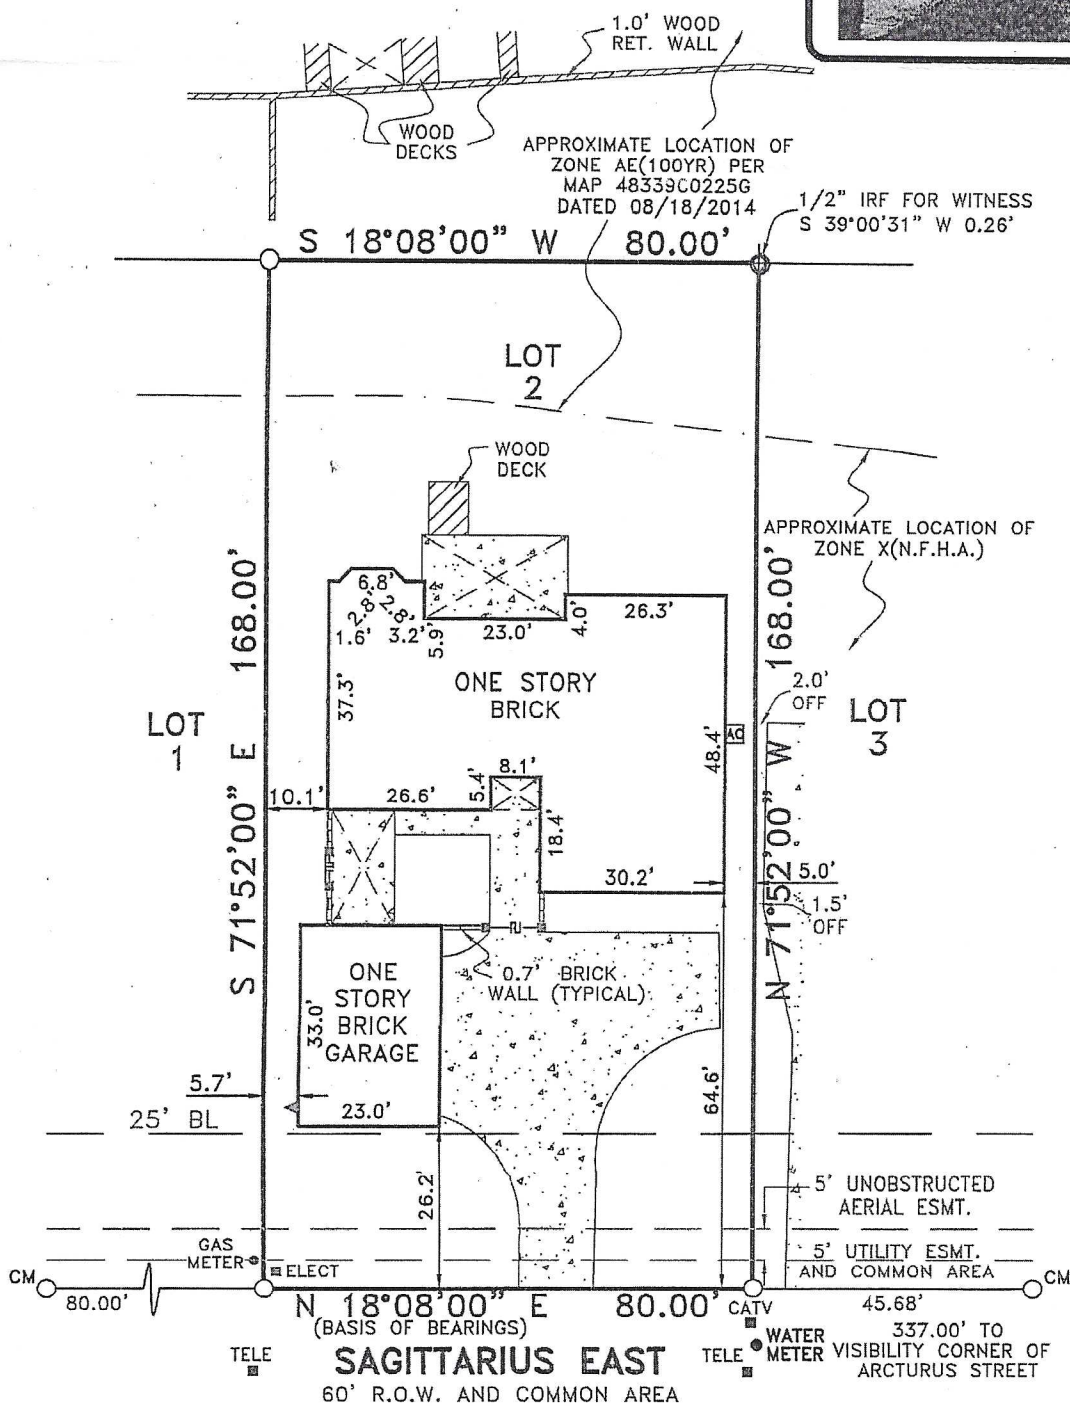

EXCEPTIONS: