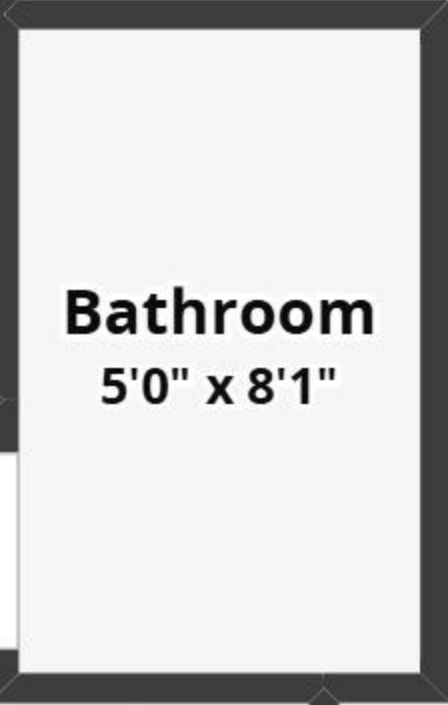

**Bedroom**  
12'3" x 12'6"

**Bathroom**  
5'0" x 8'1"

**Family Room**  
24'2" x 14'8"

**Stairs**  
**(Down)**

**Open To Below**

**Closet Not Shown**

**Space Not Shown**