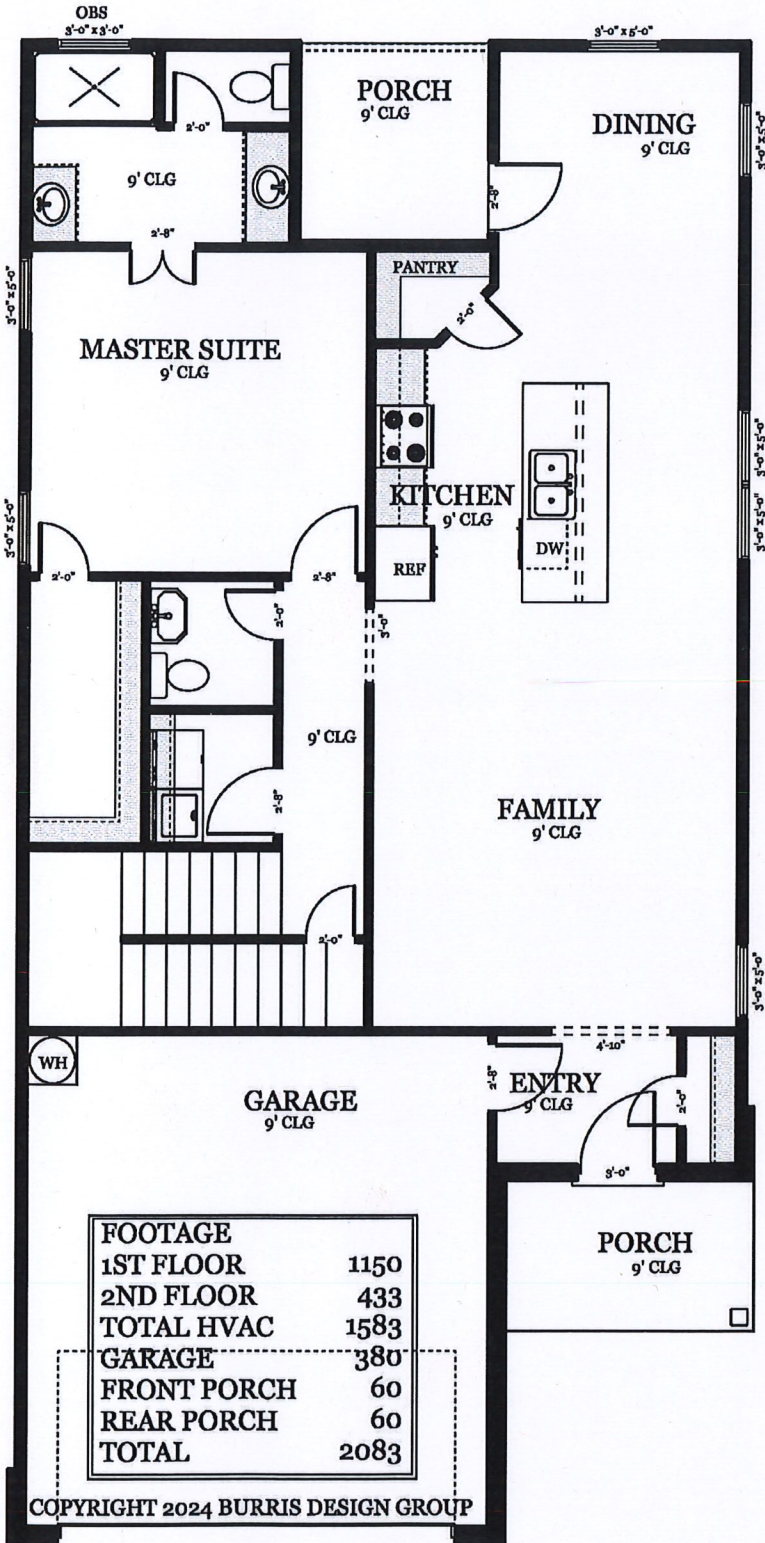

Classic Series **The Bandera Plus**

1940 sqft

4 Bedrooms

2 Baths

KALEO HOMES

ATTIC ACCESS

| KaleoHomes