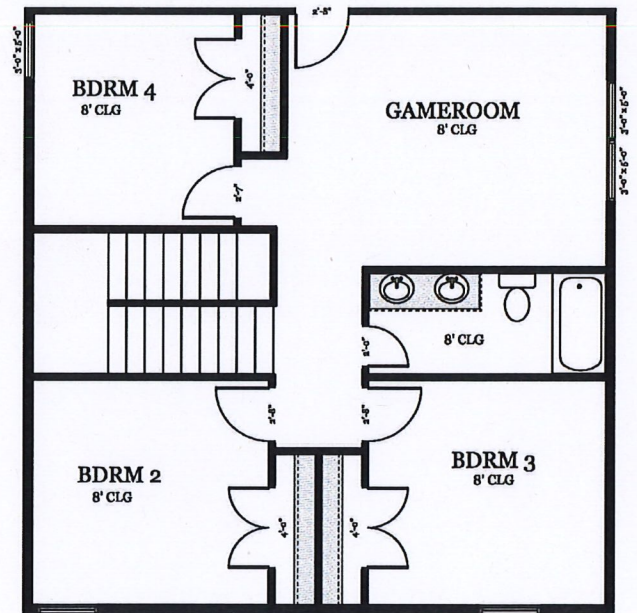

Classic Series **The Bandera Plus**

1940 sqft

4 Bedrooms

2 Baths

KALEO HOMES

ATTIC ACCESS

| KaleoHomes