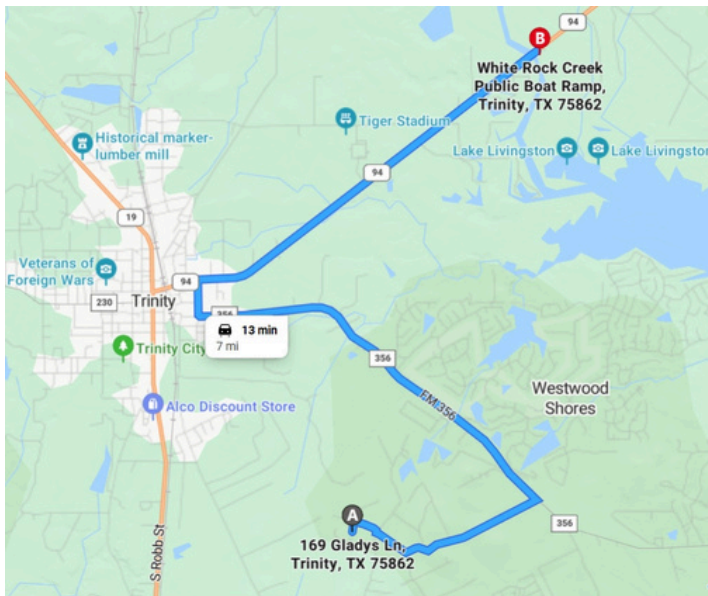

Area Amenities & Proximity

Downtown Trinity - Approximately 10 minutes (Tractor Supply, Brookshire Bros, etc.)

White Rock Creek Public Boat Ramp - Approximately 13 mins

Riverside Public Boat Ramp - Approximately 20 mins