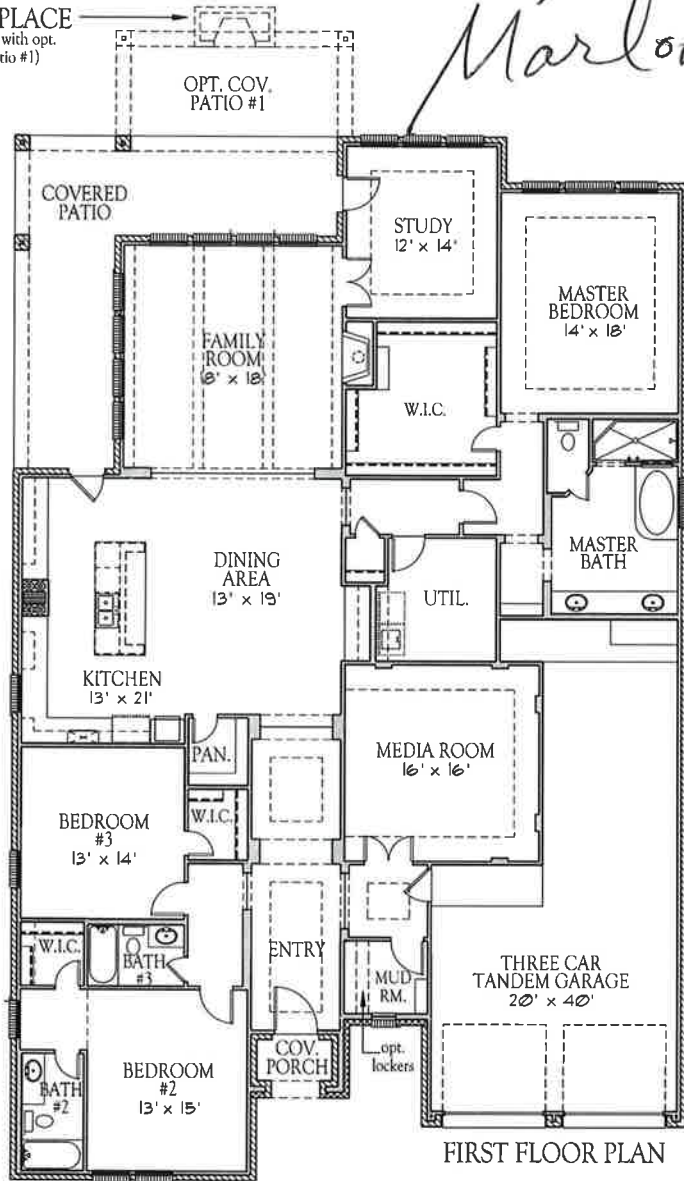

MARLOWE

*227 Muirfield Pointe Way
Marlowe*

DS
RCM

DS
HJM

OPT. FIREPLACE
(only available with opt.
covered patio #1)

PLAN 6745