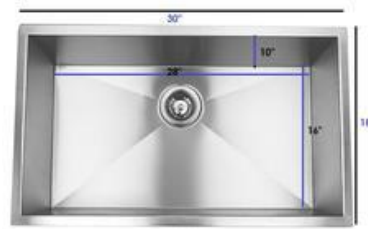

Plumbing Fixture
(Black)

Plumbing Fixture
(Black)