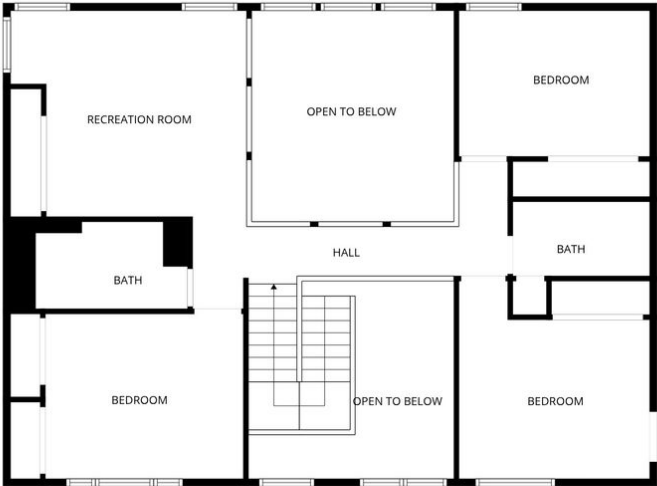

Floorplan

2015 Woodland Drive
Richmond, Texas 77406

2nd floor