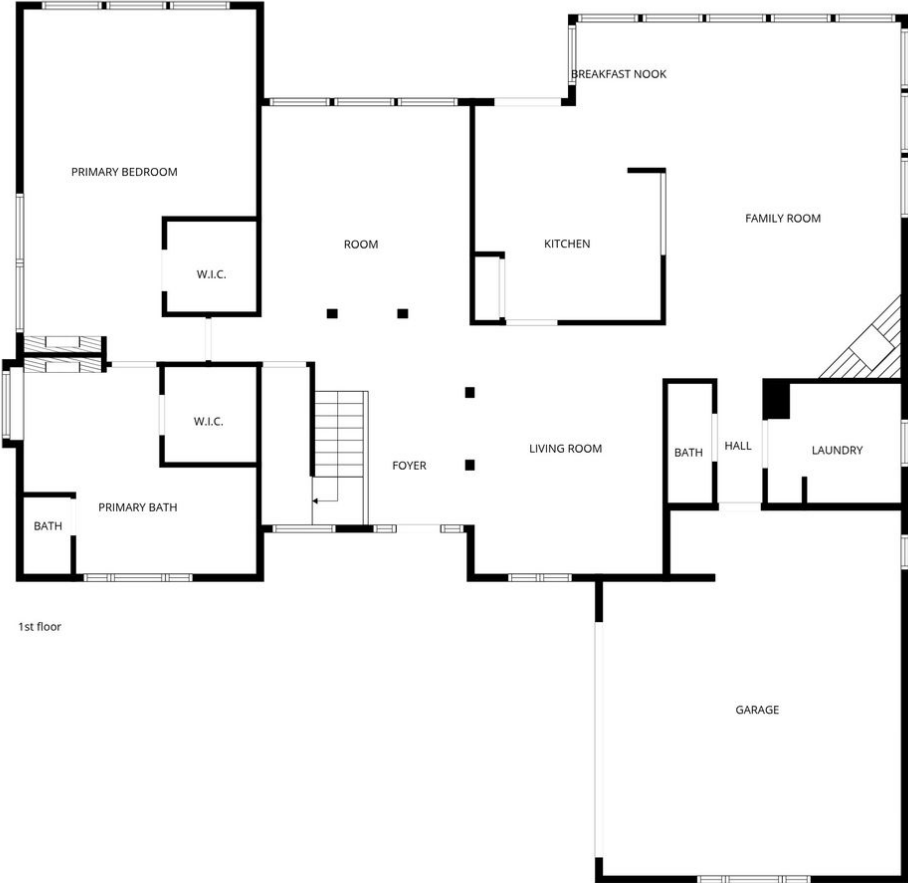

## Property & Interior Features

- Spacious 2-story home with 3,072 sq ft of living space
- 4 bedrooms, 3.5 baths — flexible spaces for family, guests, or home office
- High ceilings and abundant windows for exceptional natural light
- Primary suite with pass-through fireplace connecting bedroom to bath
- Two oversized walk-in closets in the primary suite
- Large laundry room with ample storage
- On-sink water filtration system
- Water softener system
- Tons of natural light throughout

# Floorplan

2015 Woodland Drive  
Richmond, Texas 77406

2nd floor

1st floor