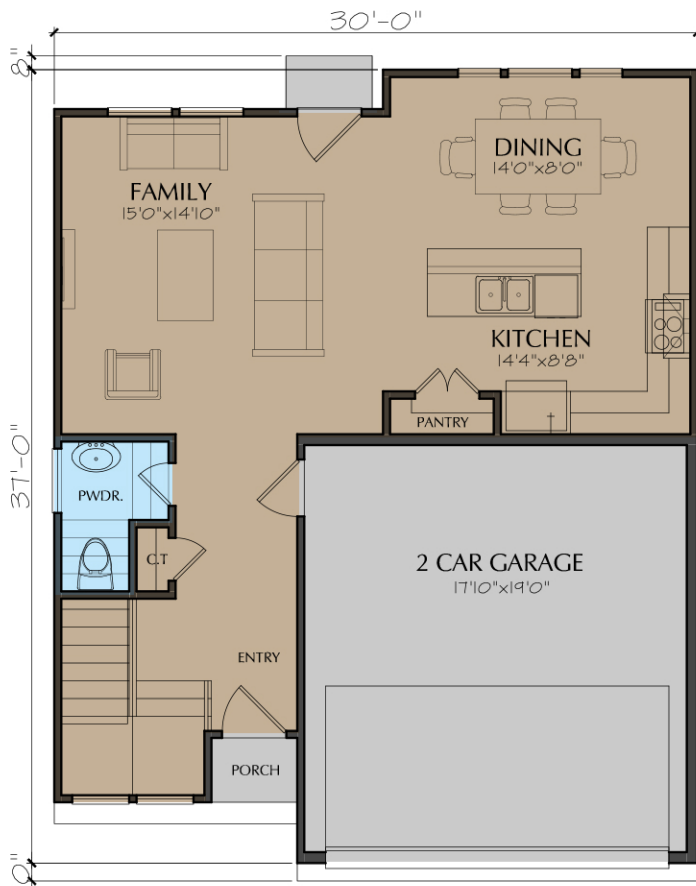

JOB#: F1229 F1.1  
 LEVEL ONE: 678  
 LEVEL TWO: 1027  
 TOTAL LIVING: 1705  
 TOTAL COVERED: 2076  
 WIDTH: 30'-0"  
 DEPTH: 37'-0"  
 OVERALL DEPTH: 38'-6"  
 HEIGHT: 33'-7 1/2"  
 1st FLOOR CLG.: 10'-1"U.O.N.  
 2nd FLOOR CLG.: 9'-1"U.O.N.

12804 Buffalo Wells Drive, Houston, TX 77045

FIRST FLOOR

SECOND FLOOR