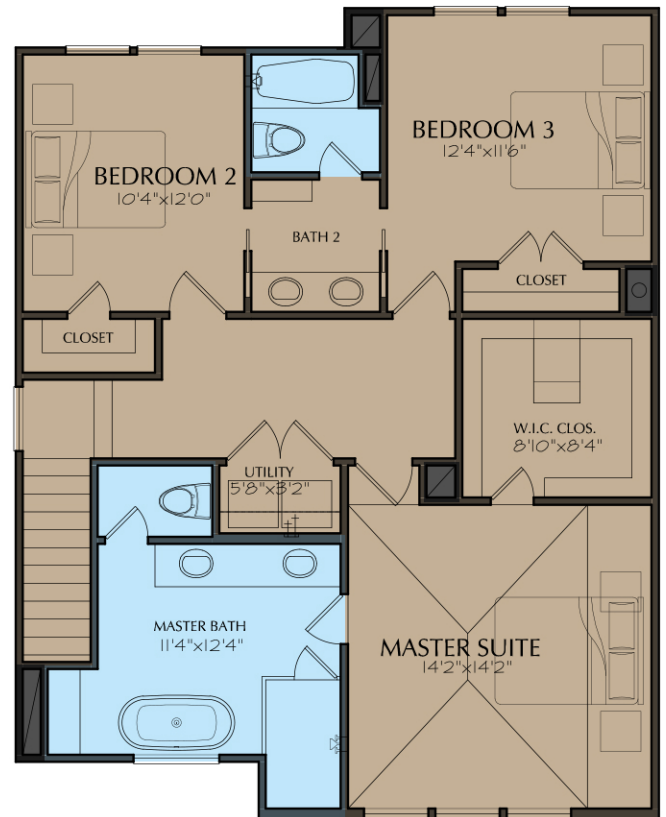

JOB#: F1229 F1.1  
 LEVEL ONE: 678  
 LEVEL TWO: 1027  
 TOTAL LIVING: 1705  
 TOTAL COVERED: 2076  
 WIDTH: 30'-0"  
 DEPTH: 37'-0"  
 OVERALL DEPTH: 38'-6"  
 HEIGHT: 33'-7 1/2"  
 1st FLOOR CLG.: 10'-1"U.O.N.  
 2nd FLOOR CLG.: 9'-1"U.O.N.

12804 Buffalo Wells Drive, Houston, TX 77045

FIRST FLOOR

SECOND FLOOR