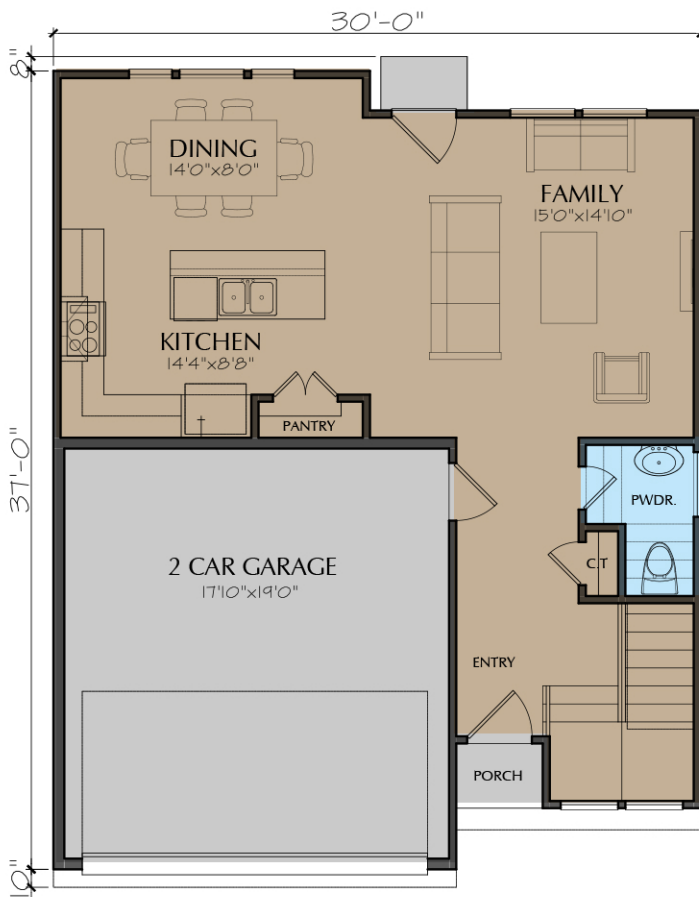

JOB#: F1229 F1.2R
 LEVEL ONE: 678
 LEVEL TWO: 1027
 TOTAL LIVING: 1705
 TOTAL COVERED: 2076
 WIDTH: 30'-0"
 DEPTH: 37'-0"
 OVERALL DEPTH: 38'-6"
 HEIGHT: 33'-7 1/2"
 1st FLOOR CLG.: 10'-1" U.O.N.
 2nd FLOOR CLG.: 9'-1" U.O.N.

12802 Buffalo Wells Drive, Houston, TX 77045

FIRST FLOOR

SECOND FLOOR