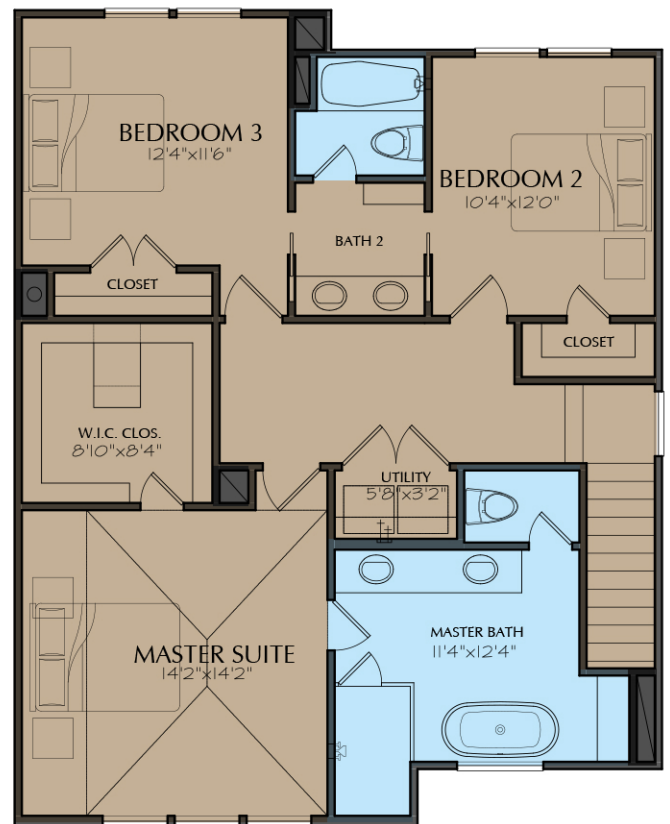

JOB#: F1229 F1.2R
 LEVEL ONE: 678
 LEVEL TWO: 1027
 TOTAL LIVING: 1705
 TOTAL COVERED: 2076
 WIDTH: 30'-0"
 DEPTH: 37'-0"
 OVERALL DEPTH: 38'-6"
 HEIGHT: 33'-7 1/2"
 1st FLOOR CLG.: 10'-1" U.O.N.
 2nd FLOOR CLG.: 9'-1" U.O.N.

12802 Buffalo Wells Drive, Houston, TX 77045

FIRST FLOOR

SECOND FLOOR