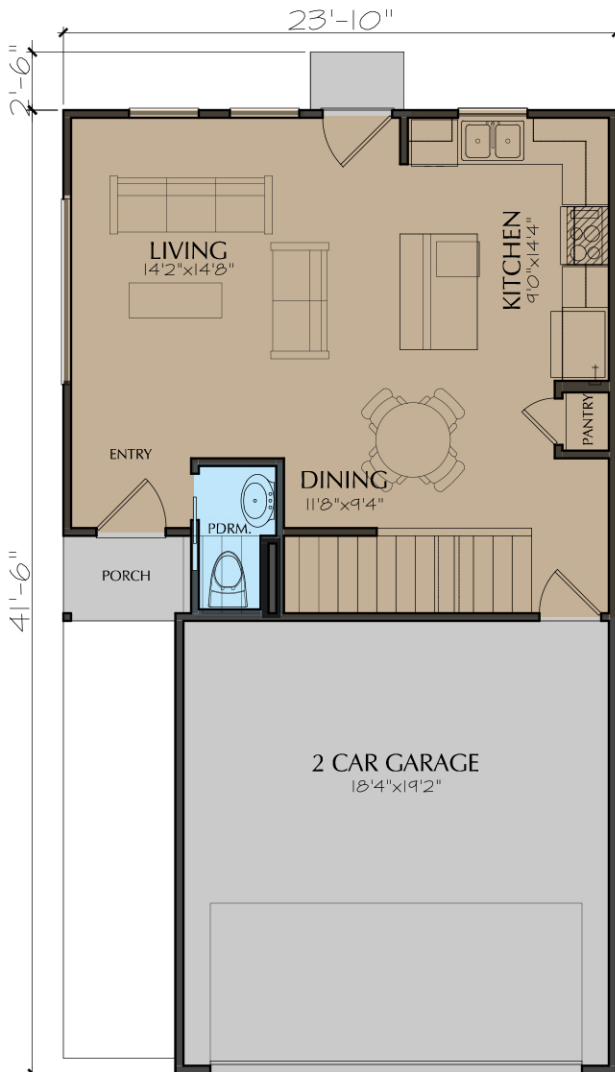

**JOB#:** F1229 D1.1  
**LEVEL ONE:** 504  
**LEVEL TWO:** 949  
**TOTAL LIVING:** 1453  
**TOTAL COVERED:** 1844  
**WIDTH:** 23'-10"  
**DEPTH:** 41'-6"  
**OVERALL DEPTH:** 44'-0"  
**HEIGHT:** 32'-5 1/8"  
**1st FLOOR CLG.:** 10'-1"U.O.N.  
**2nd FLOOR CLG.:** 9'-1"U.O.N.

4014 Buffalo Moon Drive, Houston, TX 77045

FIRST FLOOR

SECOND FLOOR