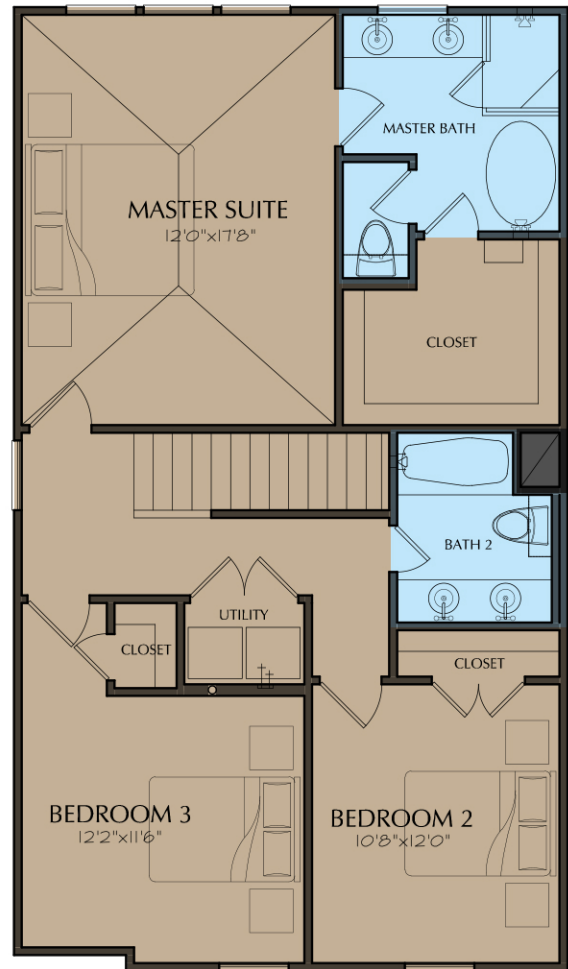

**JOB#:** F1229 D1.1  
**LEVEL ONE:** 504  
**LEVEL TWO:** 949  
**TOTAL LIVING:** 1453  
**TOTAL COVERED:** 1844  
**WIDTH:** 23'-10"  
**DEPTH:** 41'-6"  
**OVERALL DEPTH:** 44'-0"  
**HEIGHT:** 32'-5 1/8"  
**1st FLOOR CLG.:** 10'-1"U.O.N.  
**2nd FLOOR CLG.:** 9'-1"U.O.N.

4014 Buffalo Moon Drive, Houston, TX 77045

FIRST FLOOR

SECOND FLOOR