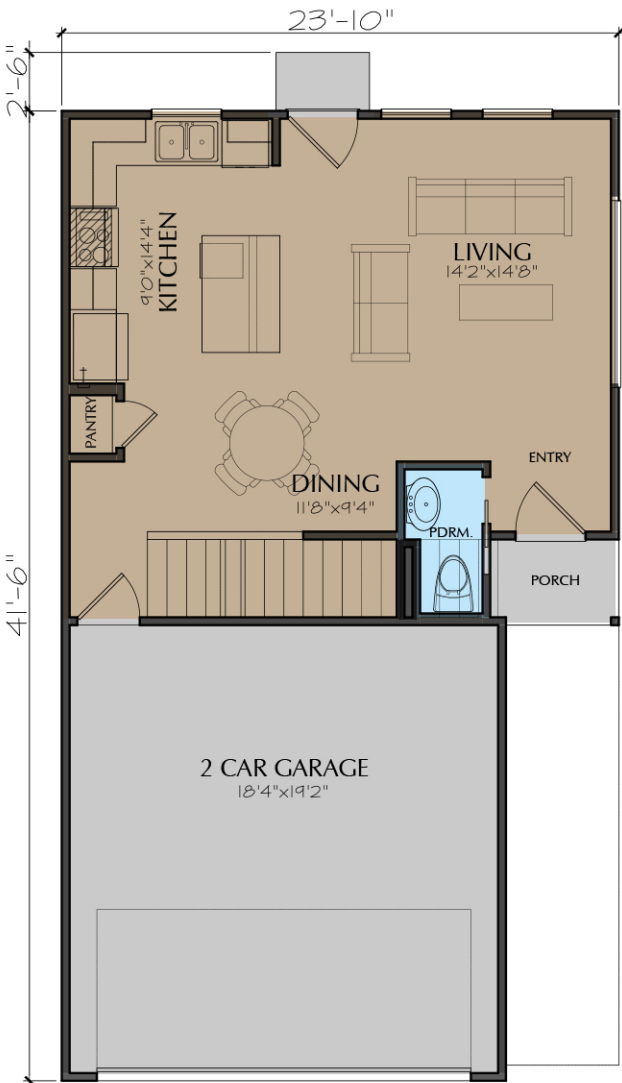

JOB#: F1229 D1.2R
 LEVEL ONE: 504
 LEVEL TWO: 949
 TOTAL LIVING: 1453
 TOTAL COVERED: 1844
 WIDTH: 23'-10"
 DEPTH: 41'-6"
 OVERALL DEPTH: 44'-0"
 HEIGHT: 32'-5 1/8"
 1st FLOOR CLG.: 10'-1"U.O.N.
 2nd FLOOR CLG.: 9'-1"U.O.N.

4012 Buffalo Moon Drive, Houston, TX 77045

FIRST FLOOR

SECOND FLOOR