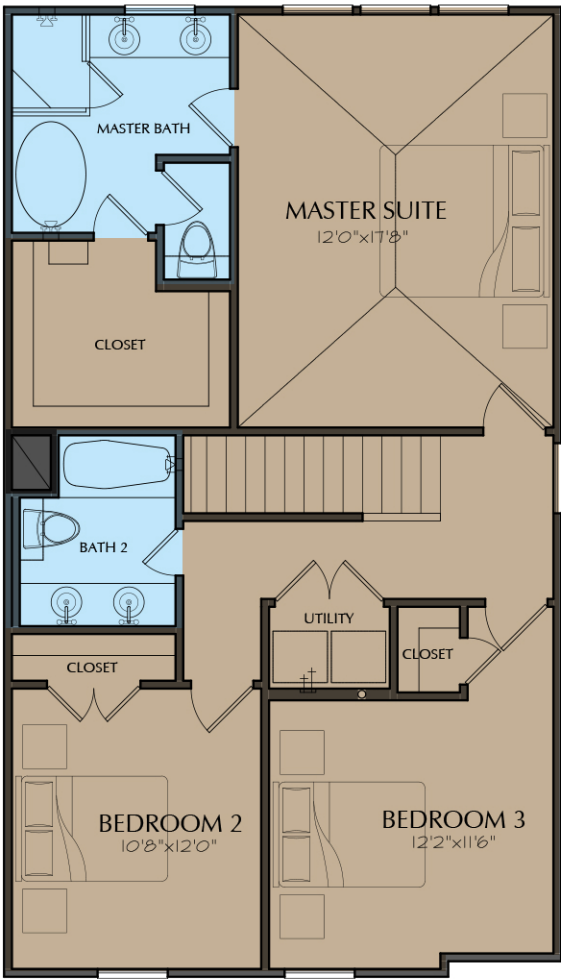

JOB#: F1229 D1.2R
 LEVEL ONE: 504
 LEVEL TWO: 949
 TOTAL LIVING: 1453
 TOTAL COVERED: 1844
 WIDTH: 23'-10"
 DEPTH: 41'-6"
 OVERALL DEPTH: 44'-0"
 HEIGHT: 32'-5 1/8"
 1st FLOOR CLG.: 10'-1"U.O.N.
 2nd FLOOR CLG.: 9'-1"U.O.N.

4012 Buffalo Moon Drive, Houston, TX 77045

FIRST FLOOR

SECOND FLOOR