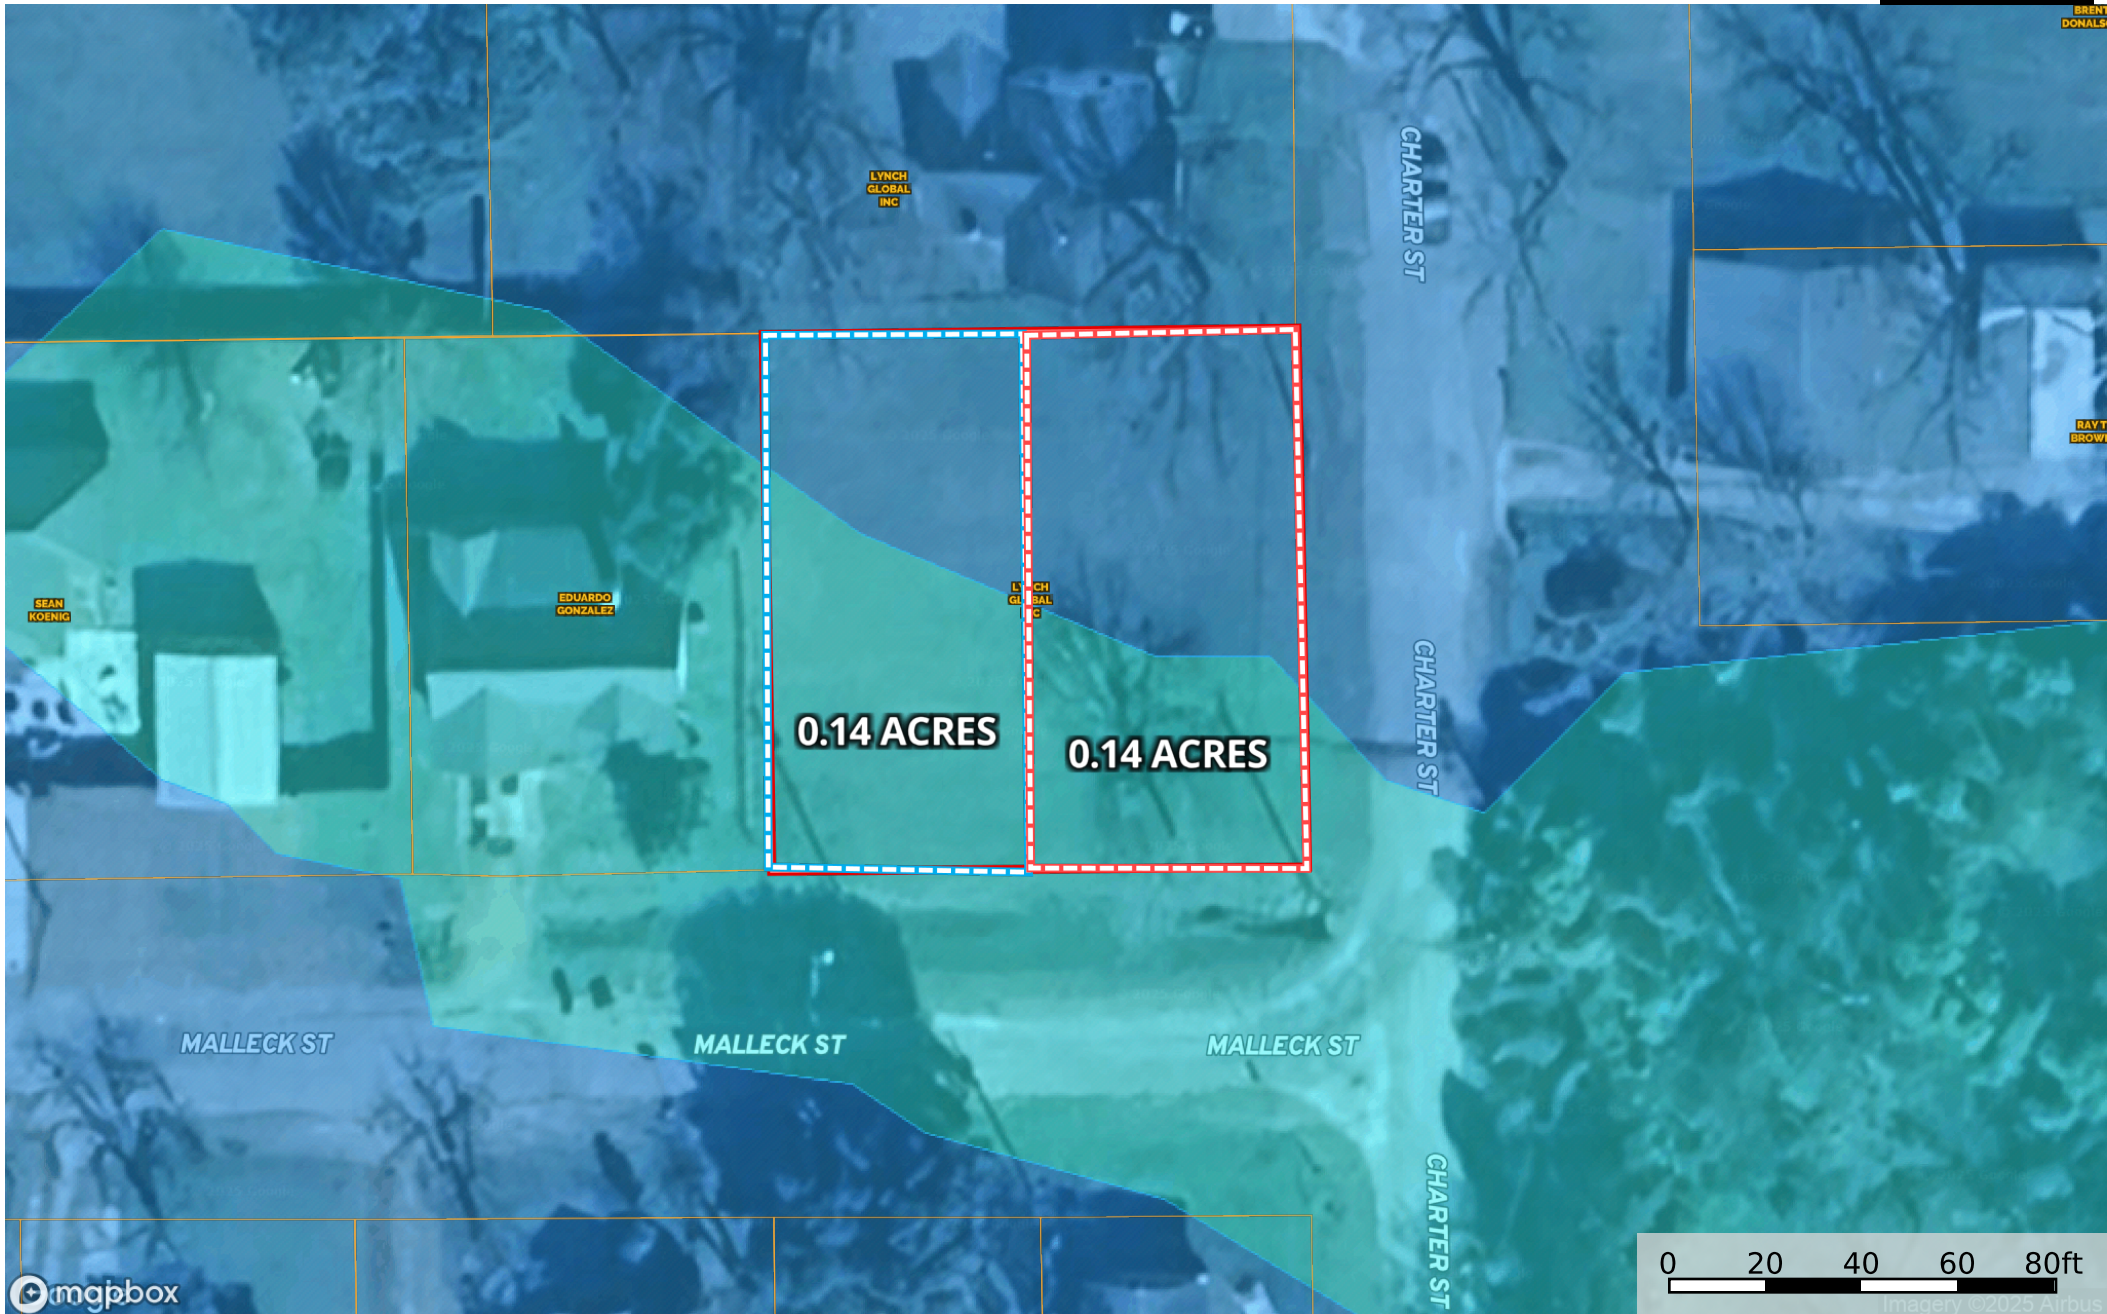

CHARTER ST & MALLECK ST COLUMBUS

Texas, AC +/-

- Boundary 1 1
- Boundary 2 1
- Boundary
- 100 Year Floodplain
- 500 Year Floodplain
- Floodway
- Special
- Unmapped/Not Included