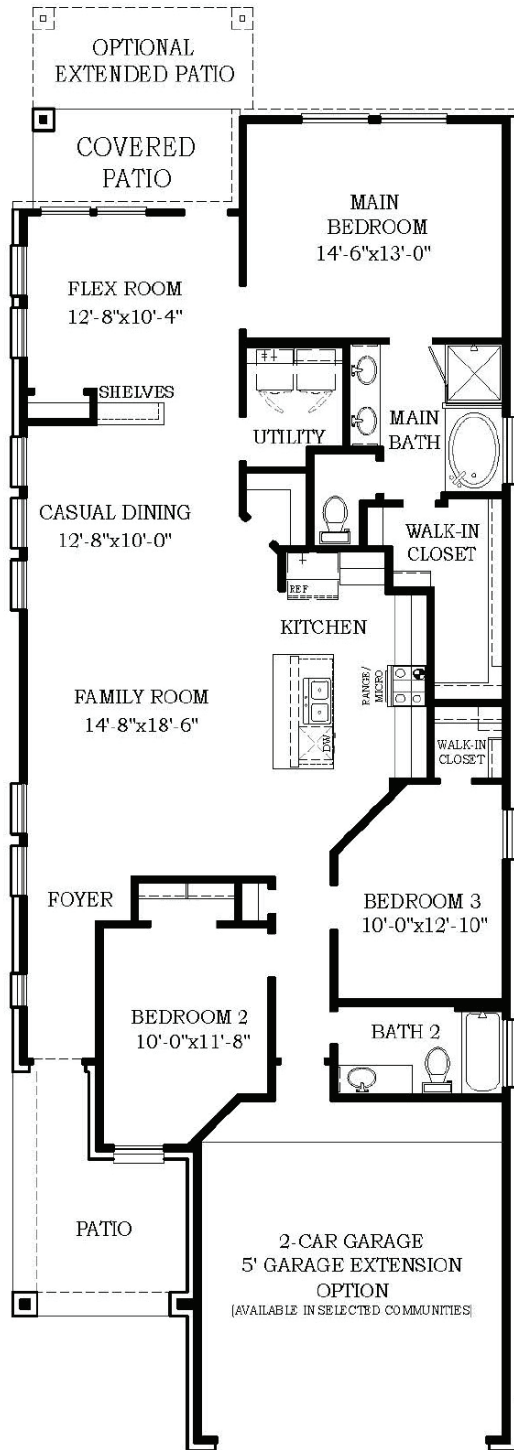

chesmar.com

THE METRO COLLECTION

MADISON | plan 4642 - approx. 1,686 sqft

elevation A - brick - standard

elevation A - stone - optional

elevation B - brick - standard

elevation B - stone - optional

THIS HOME FEATURES | OPTIONS

- 3 Bedrooms
- 2 Baths
- Flex Room
- Covered Patio
- 2-Car Attached Garage

- Large Shower at Main Bath
- Extended Patio

**OPTIONAL
LARGE SHOWER
AT MAIN BATH**

FLOOR PLAN