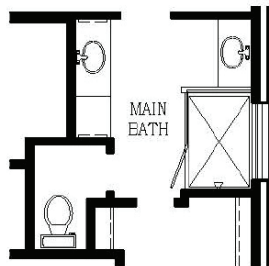

chesmar.com

THE METRO COLLECTION

MADISON | plan 4642 - approx. 1,686 sqft

elevation A - brick - standard

elevation A - stone - optional

elevation B - brick - standard

elevation B - stone - optional

THIS HOME FEATURES | OPTIONS

- 3 Bedrooms
- 2 Baths
- Flex Room
- Covered Patio
- 2-Car Attached Garage

- Large Shower at Main Bath
- Extended Patio

**OPTIONAL
LARGE SHOWER
AT MAIN BATH**

FLOOR PLAN