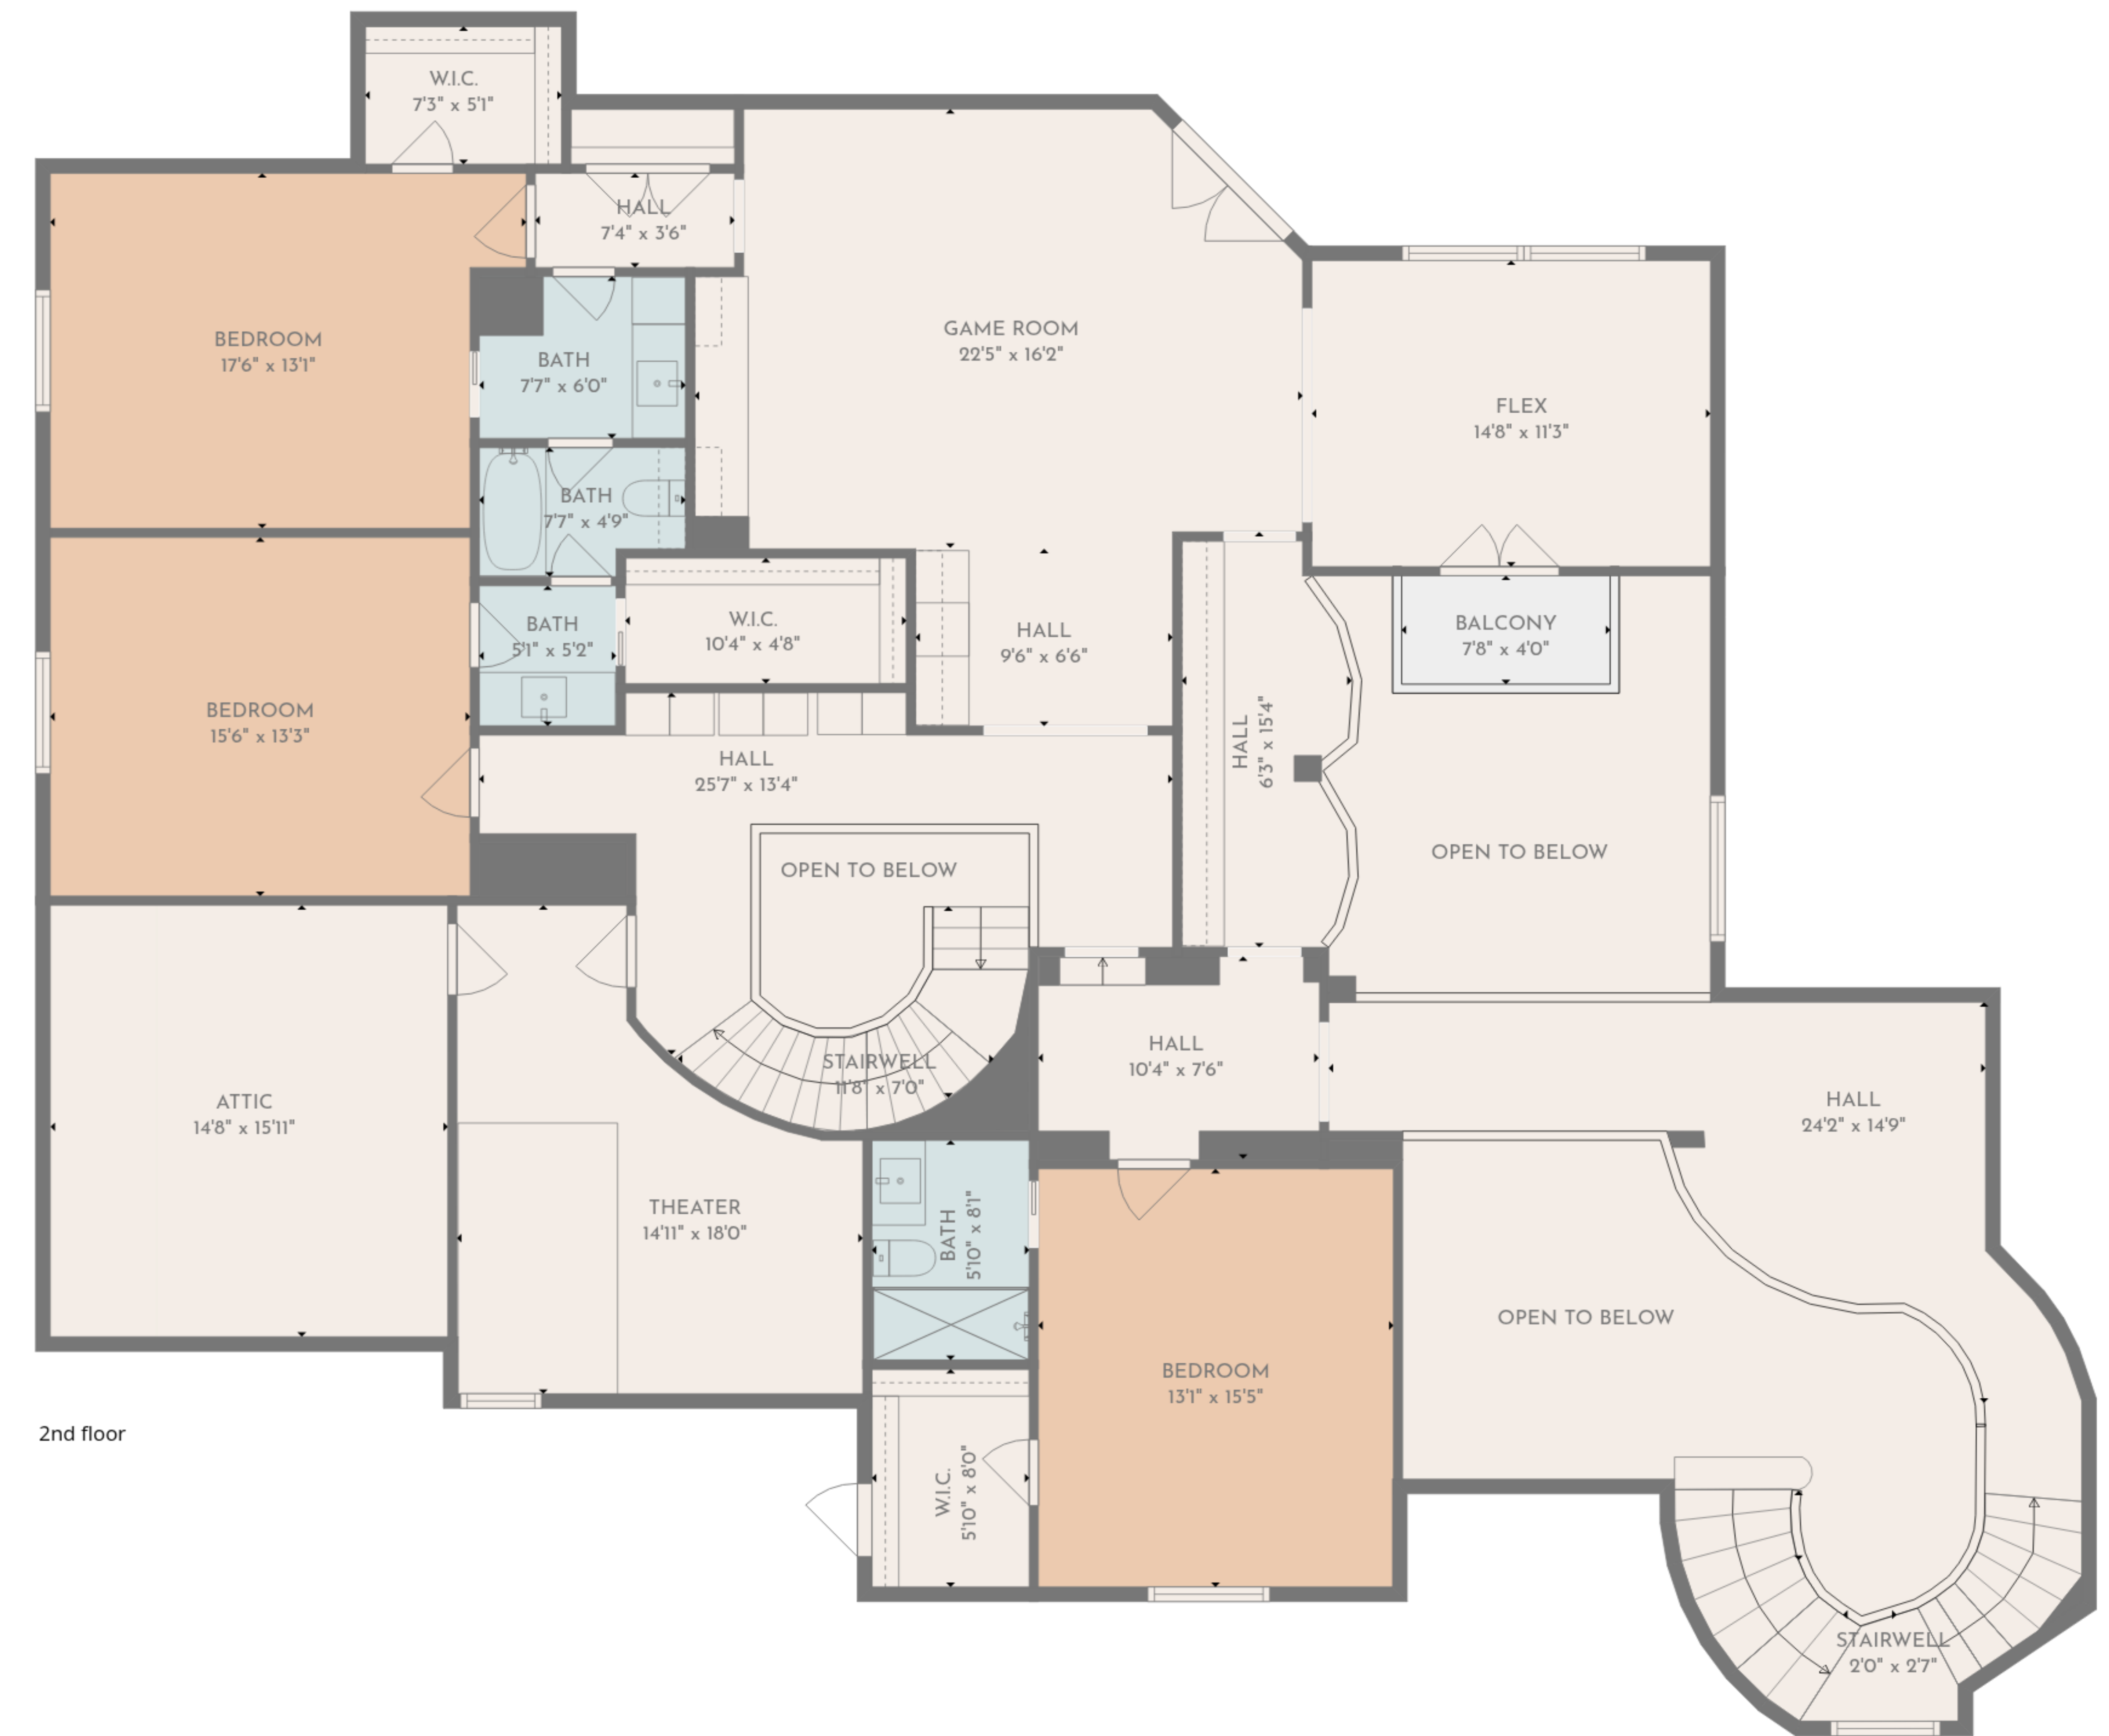

Total GLA: 6559 sq. ft | Total: 8840 sq. ft
 1st floor: 3869 sq. ft (Excluded areas 1995 sq. ft)
 2nd floor: 2690 sq. ft (Excluded areas 699 sq. ft)

Total GLA: 6559 sq. ft | Total: 8840 sq. ft
 1st floor: 3869 sq. ft (Excluded areas 1995 sq. ft)
 2nd floor: 2690 sq. ft (Excluded areas 699 sq. ft)

1st floor

2nd floor

Total GLA: 6559 sq. ft | Total: 8840 sq. ft
 1st floor: 3869 sq. ft (Excluded areas 1995 sq. ft)
 2nd floor: 2690 sq. ft (Excluded areas 699 sq. ft)