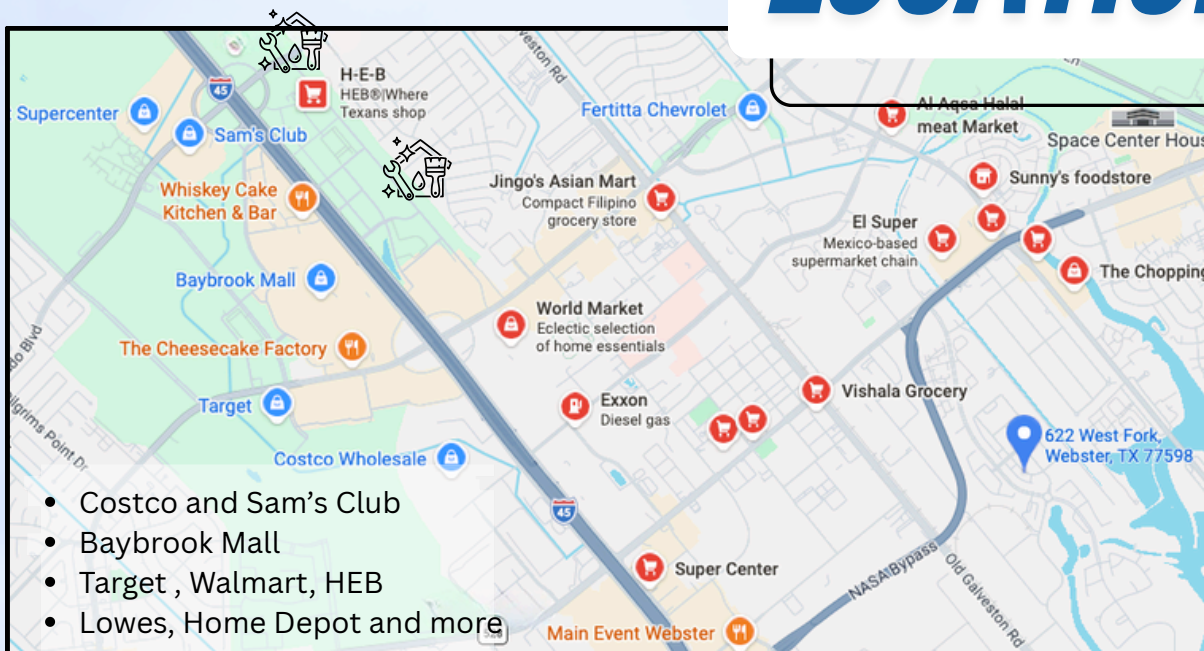

Nearby Parks & Recreation

- Great Wolf Lodge
- Parks
- Kemah Boardwalk
- Space Center Houston

For courtesy purposes only. All information should be independently verified

great
LOCATION

Convenient Grocery, Shopping and Dining

- Costco and Sam's Club
- Baybrook Mall
- Target, Walmart, HEB
- Lowes, Home Depot and more

Nearby CCISD Schools & Uof H Clear Lake