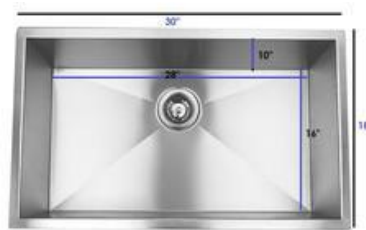

Paint

SW 7005
Pure White

Plumbing Fixture
(Black)

Appliances
*Stainless Steel
Frigidaire & Sharp*

Cabinets

*Light Oak
(uppers)*

*Dark Grey
(Base & Island)*

Countertops