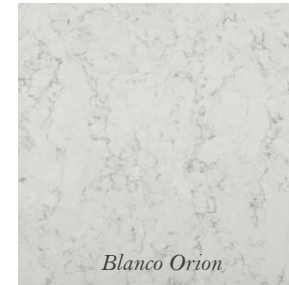

Paint

SW 7005
Pure White

Plumbing Fixture
(Black)

Appliances
*Stainless Steel
Frigidaire & Sharp*

Cabinets

*Light Oak
(uppers)*

*Dark Grey
(Base & Island)*

Countertops

Blanco Orion

Island back side

Natural Wood

Cabinet Hardware
(Black handles)

**Subject to change*

RIVERWAY HOMES

Thornton Oaks Package "A" *Primary Bath*

Bath & Shower Floor