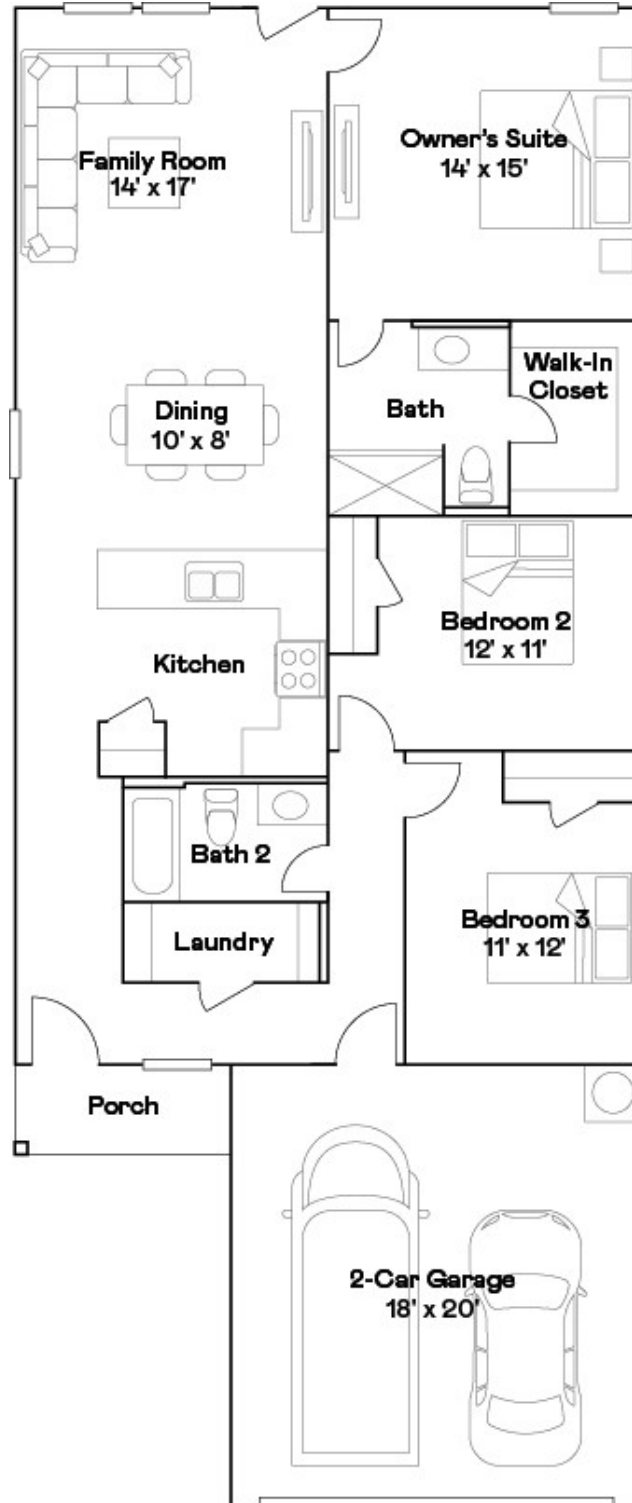

Kitson

Cottage Collection

3-Sided

1,451 sq ft · Plan 2520

1-story

3 beds · 2 baths · 2 car garage

Starts 06-03-2024

888-671-8175 | Lennar.com