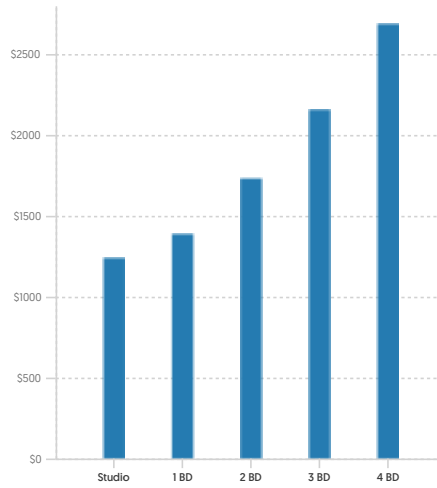

FAIR MARKET RENTS (COUNTY)

QUALITY OF LIFE

WORKERS BY INDUSTRY

Agricultural, Forestry, Fishing	1,496
Construction	2,189
Manufacturing	2,680
Transportation and Communications	2,131
Wholesale Trade	1,264
Retail Trade	3,528
Finance, Insurance and Real Estate	2,802
Services	12,468
Public Administration	784