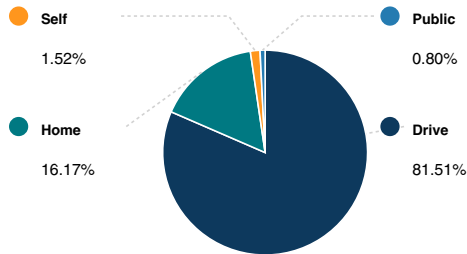

OCCUPANCY

FAIR MARKET RENTS (COUNTY)

QUALITY OF LIFE

WORKERS BY INDUSTRY

Agricultural, Forestry, Fishing	1,496
Construction	2,189
Manufacturing	2,680
Transportation and Communications	2,131
Wholesale Trade	1,264
Retail Trade	3,528
Finance, Insurance and Real Estate	2,802
Services	12,468
Public Administration	784

WORKFORCE

HOUSEHOLD INCOME

Average Household Income **\$105,607**

Average Per Capita Income **\$49,873**

COMMUTE METHOD

Median Travel Time **31 min**

WEATHER

January High Temp (avg °F)	<b>62.4</b>
January Low Temp (avg °F)	<b>42.3</b>
July High Temp (avg °F)	<b>93</b>
July Low Temp (avg °F)	<b>74.2</b>
Annual Precipitation (inches)	<b>49.48</b>