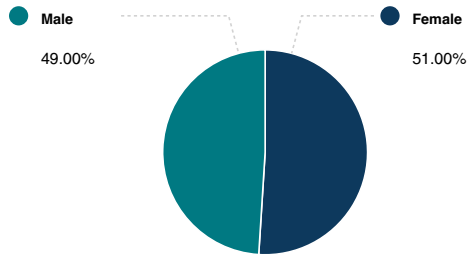

POPULATION

SUMMARY

Estimated Population	73,226
Population Growth (since 2010)	-1.4%
Population Density (ppl / mile)	3,654
Median Age	37.6

HOUSEHOLD

Number of Households	25,316
Household Size (ppl)	3
Households w/ Children	20,381

AGE

GENDER

MARITAL STATUS

HOUSING

SUMMARY

Median Home Sale Price	$342,000
Median Year Built	1995

STABILITY

Annual Residential Turnover	16.26%