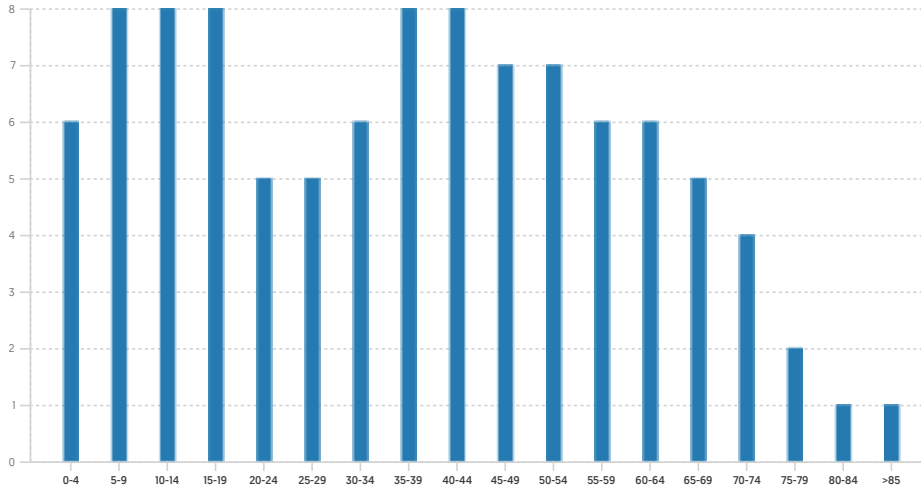

POPULATION

SUMMARY

Estimated Population	73,226
Population Growth (since 2010)	-1.4%
Population Density (ppl / mile)	3,654
Median Age	37.6

HOUSEHOLD

Number of Households	25,316
Household Size (ppl)	3
Households w/ Children	20,381

AGE