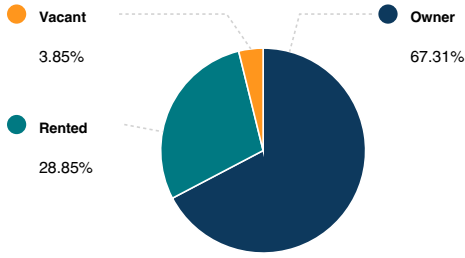

AGE

GENDER

MARITAL STATUS

HOUSING

SUMMARY

Median Home Sale Price	\$342,000
Median Year Built	1995

STABILITY

Annual Residential Turnover	16.26%
-----------------------------	--------

OCCUPANCY

FAIR MARKET RENTS (COUNTY)

QUALITY OF LIFE

WORKERS BY INDUSTRY

Agricultural, Forestry, Fishing	1,496
Construction	2,189
Manufacturing	2,680
Transportation and Communications	2,131
Wholesale Trade	1,264
Retail Trade	3,528
Finance, Insurance and Real Estate	2,802
Services	12,468
Public Administration	784