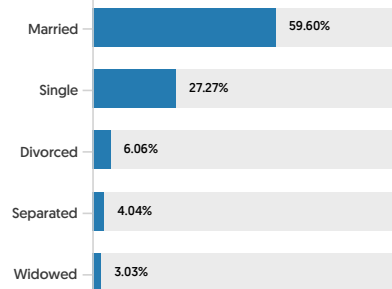

POPULATION

SUMMARY

Estimated Population	73,226
Population Growth (since 2010)	-1.4%
Population Density (ppl / mile)	3,654
Median Age	37.6

HOUSEHOLD

Number of Households	25,316
Household Size (ppl)	3
Households w/ Children	20,381

AGE

GENDER

MARITAL STATUS

HOUSING

SUMMARY

Median Home Sale Price	\$342,000
Median Year Built	1995

STABILITY

Annual Residential Turnover	16.26%
-----------------------------	--------