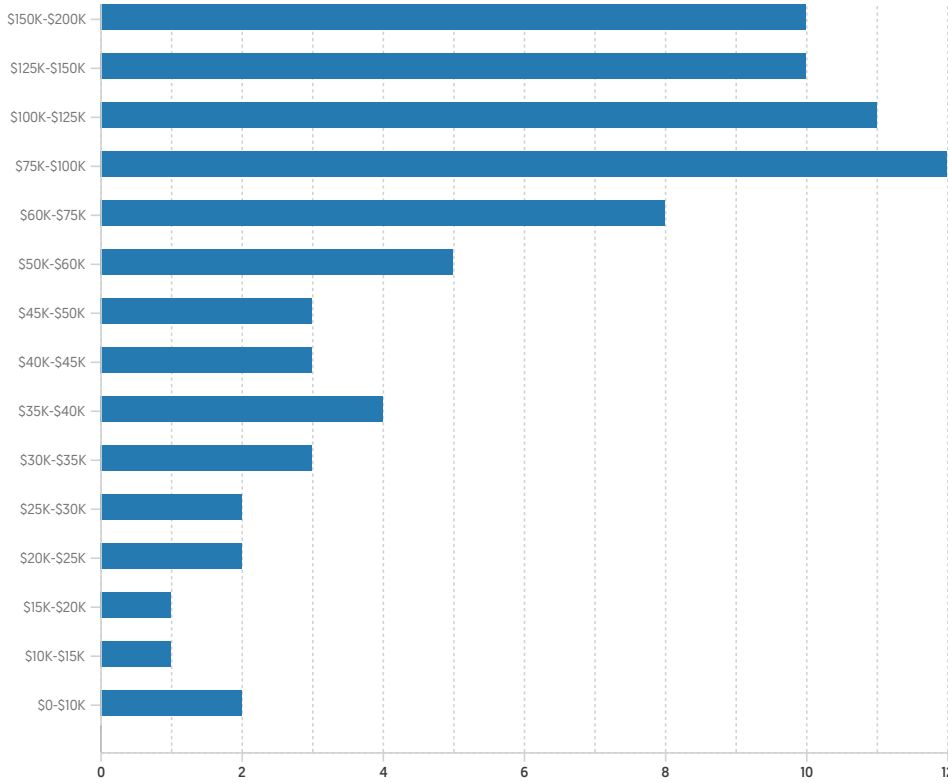

HOUSEHOLD INCOME

Average Household Income **$105,607**

Average Per Capita Income **$49,873**