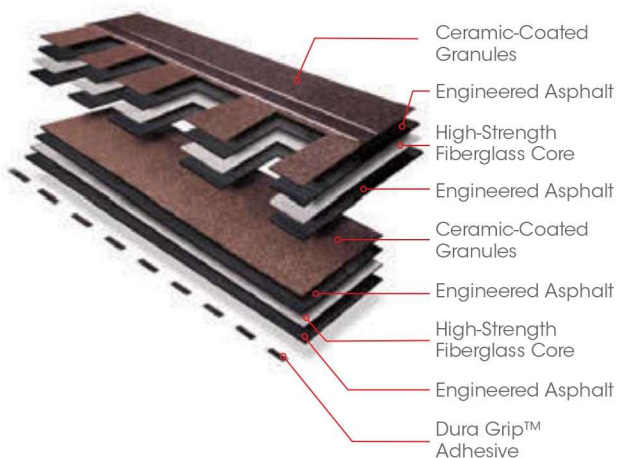

The protective layers of a Timberline HDZ® Shingle

Product/System Specifics

- Fiberglass asphalt construction
- Dimensions (approx.): 13 1/4" x 39 3/8" (337 mm x 1,000 mm)
- Exposure: 5 5/8" (143 mm)
- Bundles/Square: 3
- Pieces/Square: 64
- StainGuard Plus™ Algae Protection Limited Warranty¹
- Hip/Ridge: TimberTex^{®3}; TimberCrest®; Seal-A-Ridge^{®3}; Z®Ridge; Ridglass®
- Starter: Pro-Start®; QuickStart®; WeatherBlocker™

Applicable Standards & Protocols:

- UL Listed to ANSI/UL 790 Class A
- State of Florida approved
- Classified by UL in accordance with ICC-ES AC438
- Meets ASTM D7158, Class H
- Meets ASTM D3161, Class F
- Meets ASTM D3018, Type 1
- Meets ASTM D3462²
- Miami-Dade County Product Control approved
- ICC-ES Evaluation Reports ESR-1475 and ESR-3267
- Meets Texas Department of Insurance Requirements
- Rated by the CRRC; Can be used to comply with 2019 Title 24 Part 6 Cool Roof Requirements of the California Code of Regulations.

¹ 25-year StainGuard Plus™ Algae Protection Limited Warranty against blue-green algae discoloration is available only on products sold in packages bearing the StainGuard Plus™ logo. See GAF Shingle & Accessory Limited Warranty for complete coverage and restrictions and qualifying products.

² Periodically tested by independent and internal labs to ensure compliance with ASTM D3462 at time of manufacture.

³ Harvest Blend colors are only available on TimberTex® and Seal-A-Ridge®.