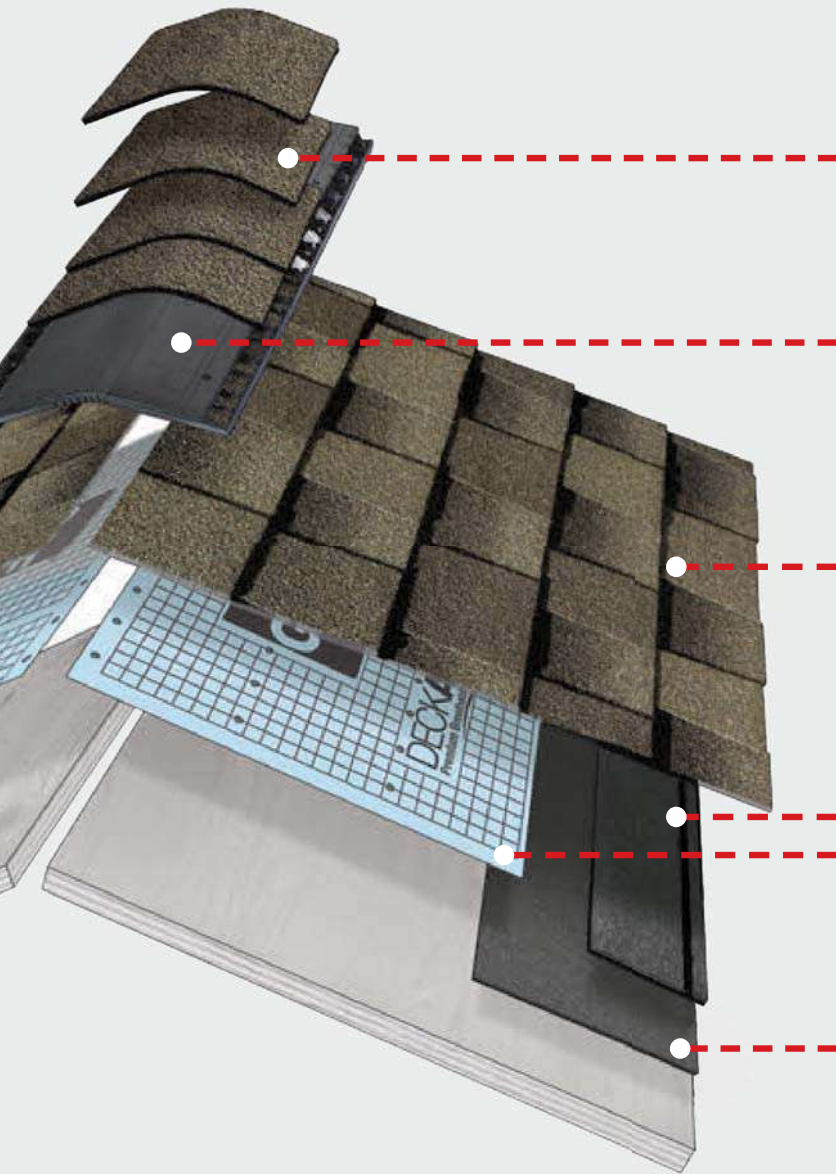

The GAF Lifetime⁺ Roofing System