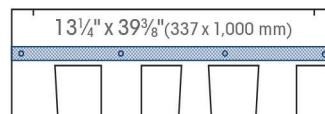

Product/System Specifics

- Fiberglass asphalt construction
- Dimensions (approx.): 13 1/4" x 39 3/8" (337 mm x 1,000 mm)
- Exposure: 5 5/8" (143 mm)
- Bundles/Square: 3
- Pieces/Square: 64
- StainGuard Plus™ Algae Protection Limited Warranty¹
- Hip/Ridge: TimberTex^{®3}; TimberCrest[®]; Seal-A-Ridge^{®3}; Z[®]Ridge; Ridglass[®]
- Starter: Pro-Start[®]; QuickStart[®]; WeatherBlocker™