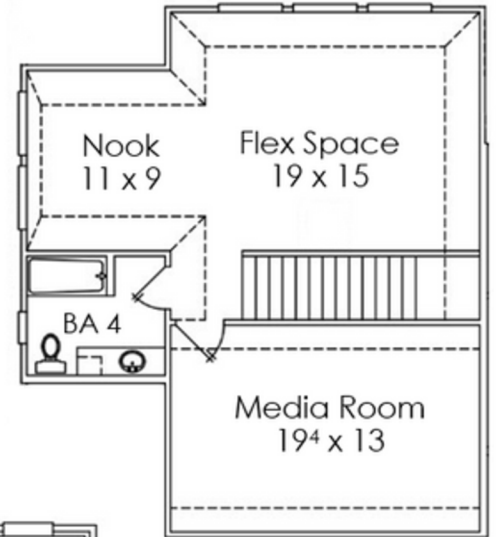

### CUSTOM LIVING ON 1+ ACRES

- Brick 1½-Story Home with 4 Bedrooms, 4.1 Baths, and 3-Car Garage
- 4,380 sq ft home on 1.02 acres in the Community's Gated Section
- Welcoming Front Porch
- Study with French doors and 16' ceiling
- Kitchen features double islands, spacious pantry, and Breakfast Nook
- Grand Living Area with vaulted ceiling and oversized windows, opens to Dining Area
- Back Porch with Outdoor Kitchen, direct access to Game Room - perfect for Indoor/Outdoor Entertaining!
- Beautiful Primary Bath with separate vanities, deep soaking bathtub, and 2 closets
- Game Room found downstairs, Flex Room and Media Room found up

**Ginnie LaBouchardiere**

Ginnie.Lab@JamestownEstateHomes.com

832-841-4216

**4,380 SQUARE FEET**  
**4 BEDROOMS/4.1 BATHS,**  
**WITH 3-CAR GARAGE**

**FIRST FLOOR**

**SECOND FLOOR**

All Plans Copyrighted and subject to change.  
Room dimensions are approximate.