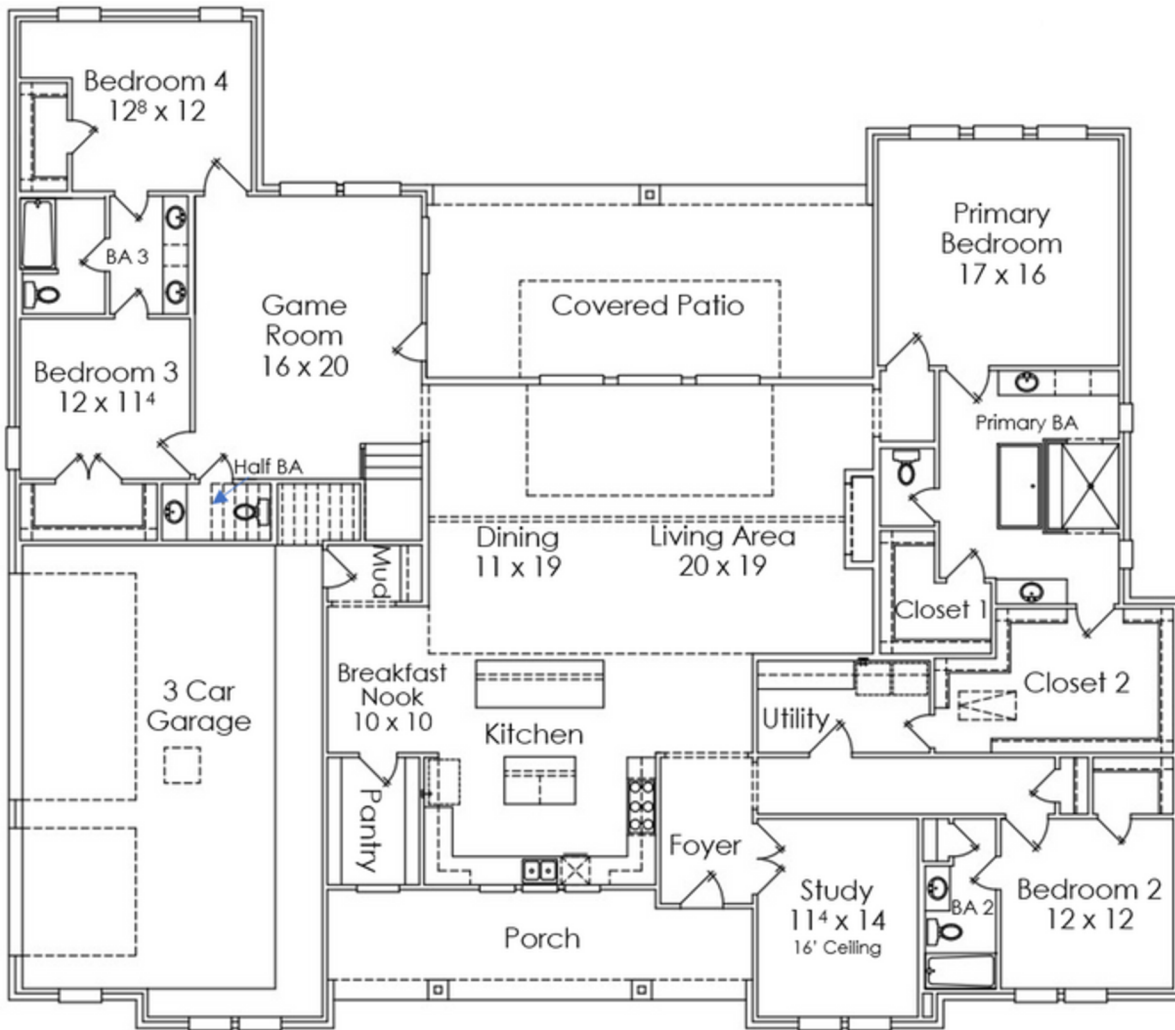

### CUSTOM LIVING ON 1+ ACRES

- Brick 1½-Story Home with 4 Bedrooms, 4.1 Baths, and 3-Car Garage
- 4,380 sq ft home on 1.02 acres in the Community's Gated Section
- Welcoming Front Porch
- Study with French doors and 16' ceiling
- Kitchen features double islands, spacious pantry, and Breakfast Nook
- Grand Living Area with vaulted ceiling and oversized windows, opens to Dining Area
- Back Porch with Outdoor Kitchen, direct access to Game Room - perfect for Indoor/Outdoor Entertaining!
- Beautiful Primary Bath with separate vanities, deep soaking bathtub, and 2 closets
- Game Room found downstairs, Flex Room and Media Room found up

**Ginnie LaBouchardiere**

Ginnie.Lab@JamestownEstateHomes.com

832-841-4216

**4,380 SQUARE FEET**  
**4 BEDROOMS/4.1 BATHS,**  
**WITH 3-CAR GARAGE**

**FIRST FLOOR**

**SECOND FLOOR**

All Plans Copyrighted and subject to change.  
Room dimensions are approximate.