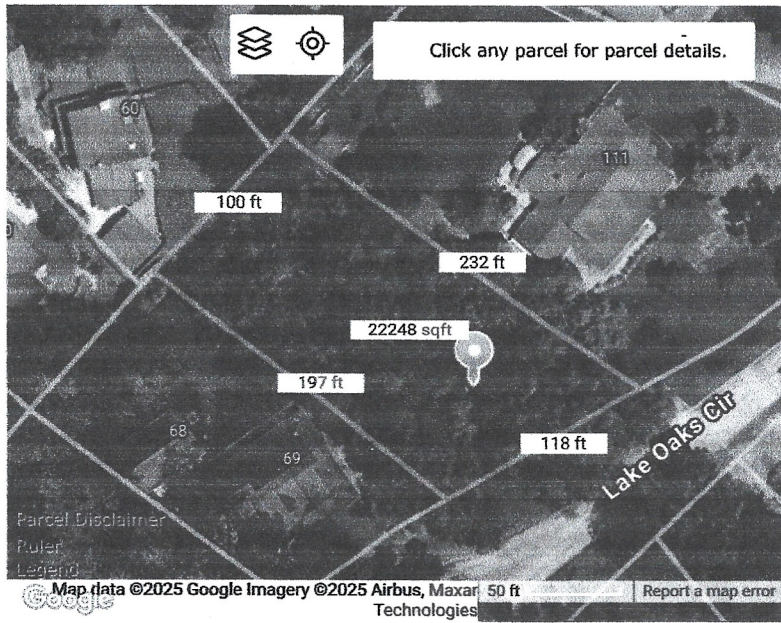

REQUIRED Map Your Listing Below

Get Lat/Long from Address

Using the link under the map to the right, the system will automatically map your property location. If you have a different location, you should use the 'Locate Address' form.

Set Location

Optional

System

Area

Elementary

Middle School

High School

Second Middle School

Public Improvement District

Jump to

Locate Address

Street Address

City	State	Zip

Coldspring	Texas	77331

Reset

Place new pin

Selection Tips:

You can drag the blue pin to fine-tune its position. To replace the pin, click or tap 'Place new pin', then click or tap the map.