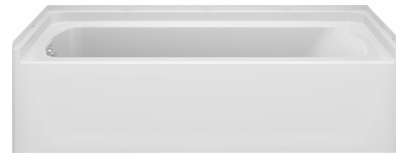

**3924 Grant**

**Frigidaire 30-in 5 burners 5.1-cu ft Freestanding Natural Gas Range ( Stainless Steel )**

**Frigidaire Hybrid Tub 24-in Top Control Built-in Dishwasher ( Stainless Steel ) , DishSense Technology , 49-Decibel  
Model #FDHP4336AS**

**Frigidaire Gallery 2.2-cu ft 1100 -Watt 24.44-in Built-In Microwave ( Stainless Steel )  
Model #GMBS3068BF**

**Frigidaire Gallery 1.6-in x 18-in Built-In microwave Trim kit ( Smudge-Proof Stainless-Steel )  
Model #GMTK2768AF**

**Cosmo 30 inch Ducted 380-CFM Stainless Steel Insert Under Cabinet Range Hood Model #COS-30IRHP**

**Master Bathroom**

**Freestanding  
Tub with Tub  
Filler**

**Shower system**

**Full Bathroom**

**Bathroom Faucets**