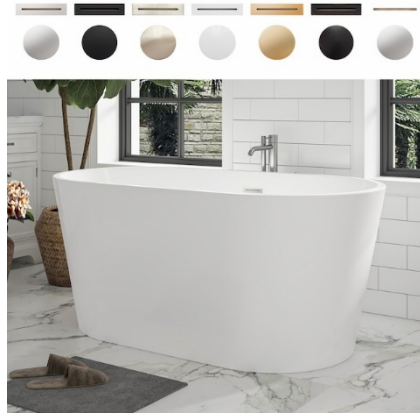

**3924 Grant**

**Frigidaire 30-in 5 burners 5.1-cu ft Freestanding Natural Gas Range ( Stainless Steel )**

**Frigidaire Hybrid Tub 24-in Top Control Built-in Dishwasher ( Stainless Steel ) , DishSense Technology , 49-Decibel  
Model #FDHP4336AS**

**Frigidaire Gallery 2.2-cu ft 1100 -Watt 24.44-in Built-In Microwave ( Stainless Steel )  
Model #GMBS3068BF**

**Frigidaire Gallery 1.6-in x 18-in Built-In microwave Trim kit ( Smudge-Proof Stainless-Steel )  
Model #GMTK2768AF**

**Cosmo 30 inch Ducted 380-CFM Stainless Steel Insert Under Cabinet Range Hood Model #COS-30IRHP**

**Master Bathroom**

**Freestanding  
Tub with Tub  
Filler**

**Shower system**

**Full Bathroom**

**Bathroom Faucets**