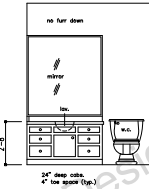

A custom home design for:
Pavilion Builders

bath 5

bath 2

INTERIOR ELEVATIONS

scale: 3/8" = 1'-0"