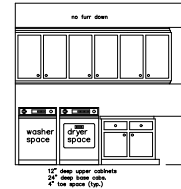

A custom home design for:
Pavilion Builders

utility

bath 2

INTERIOR ELEVATIONS

scale: 3/8" = 1'-0"