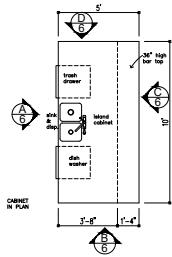

A custom home design for:
Pavilion Builders