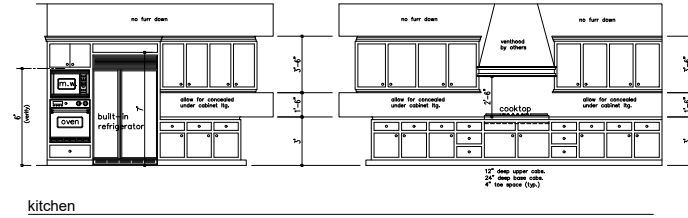

A custom home design for:
Pavilion Builders

bath 2

INTERIOR ELEVATIONS

scale: 3/8" = 1'-0"