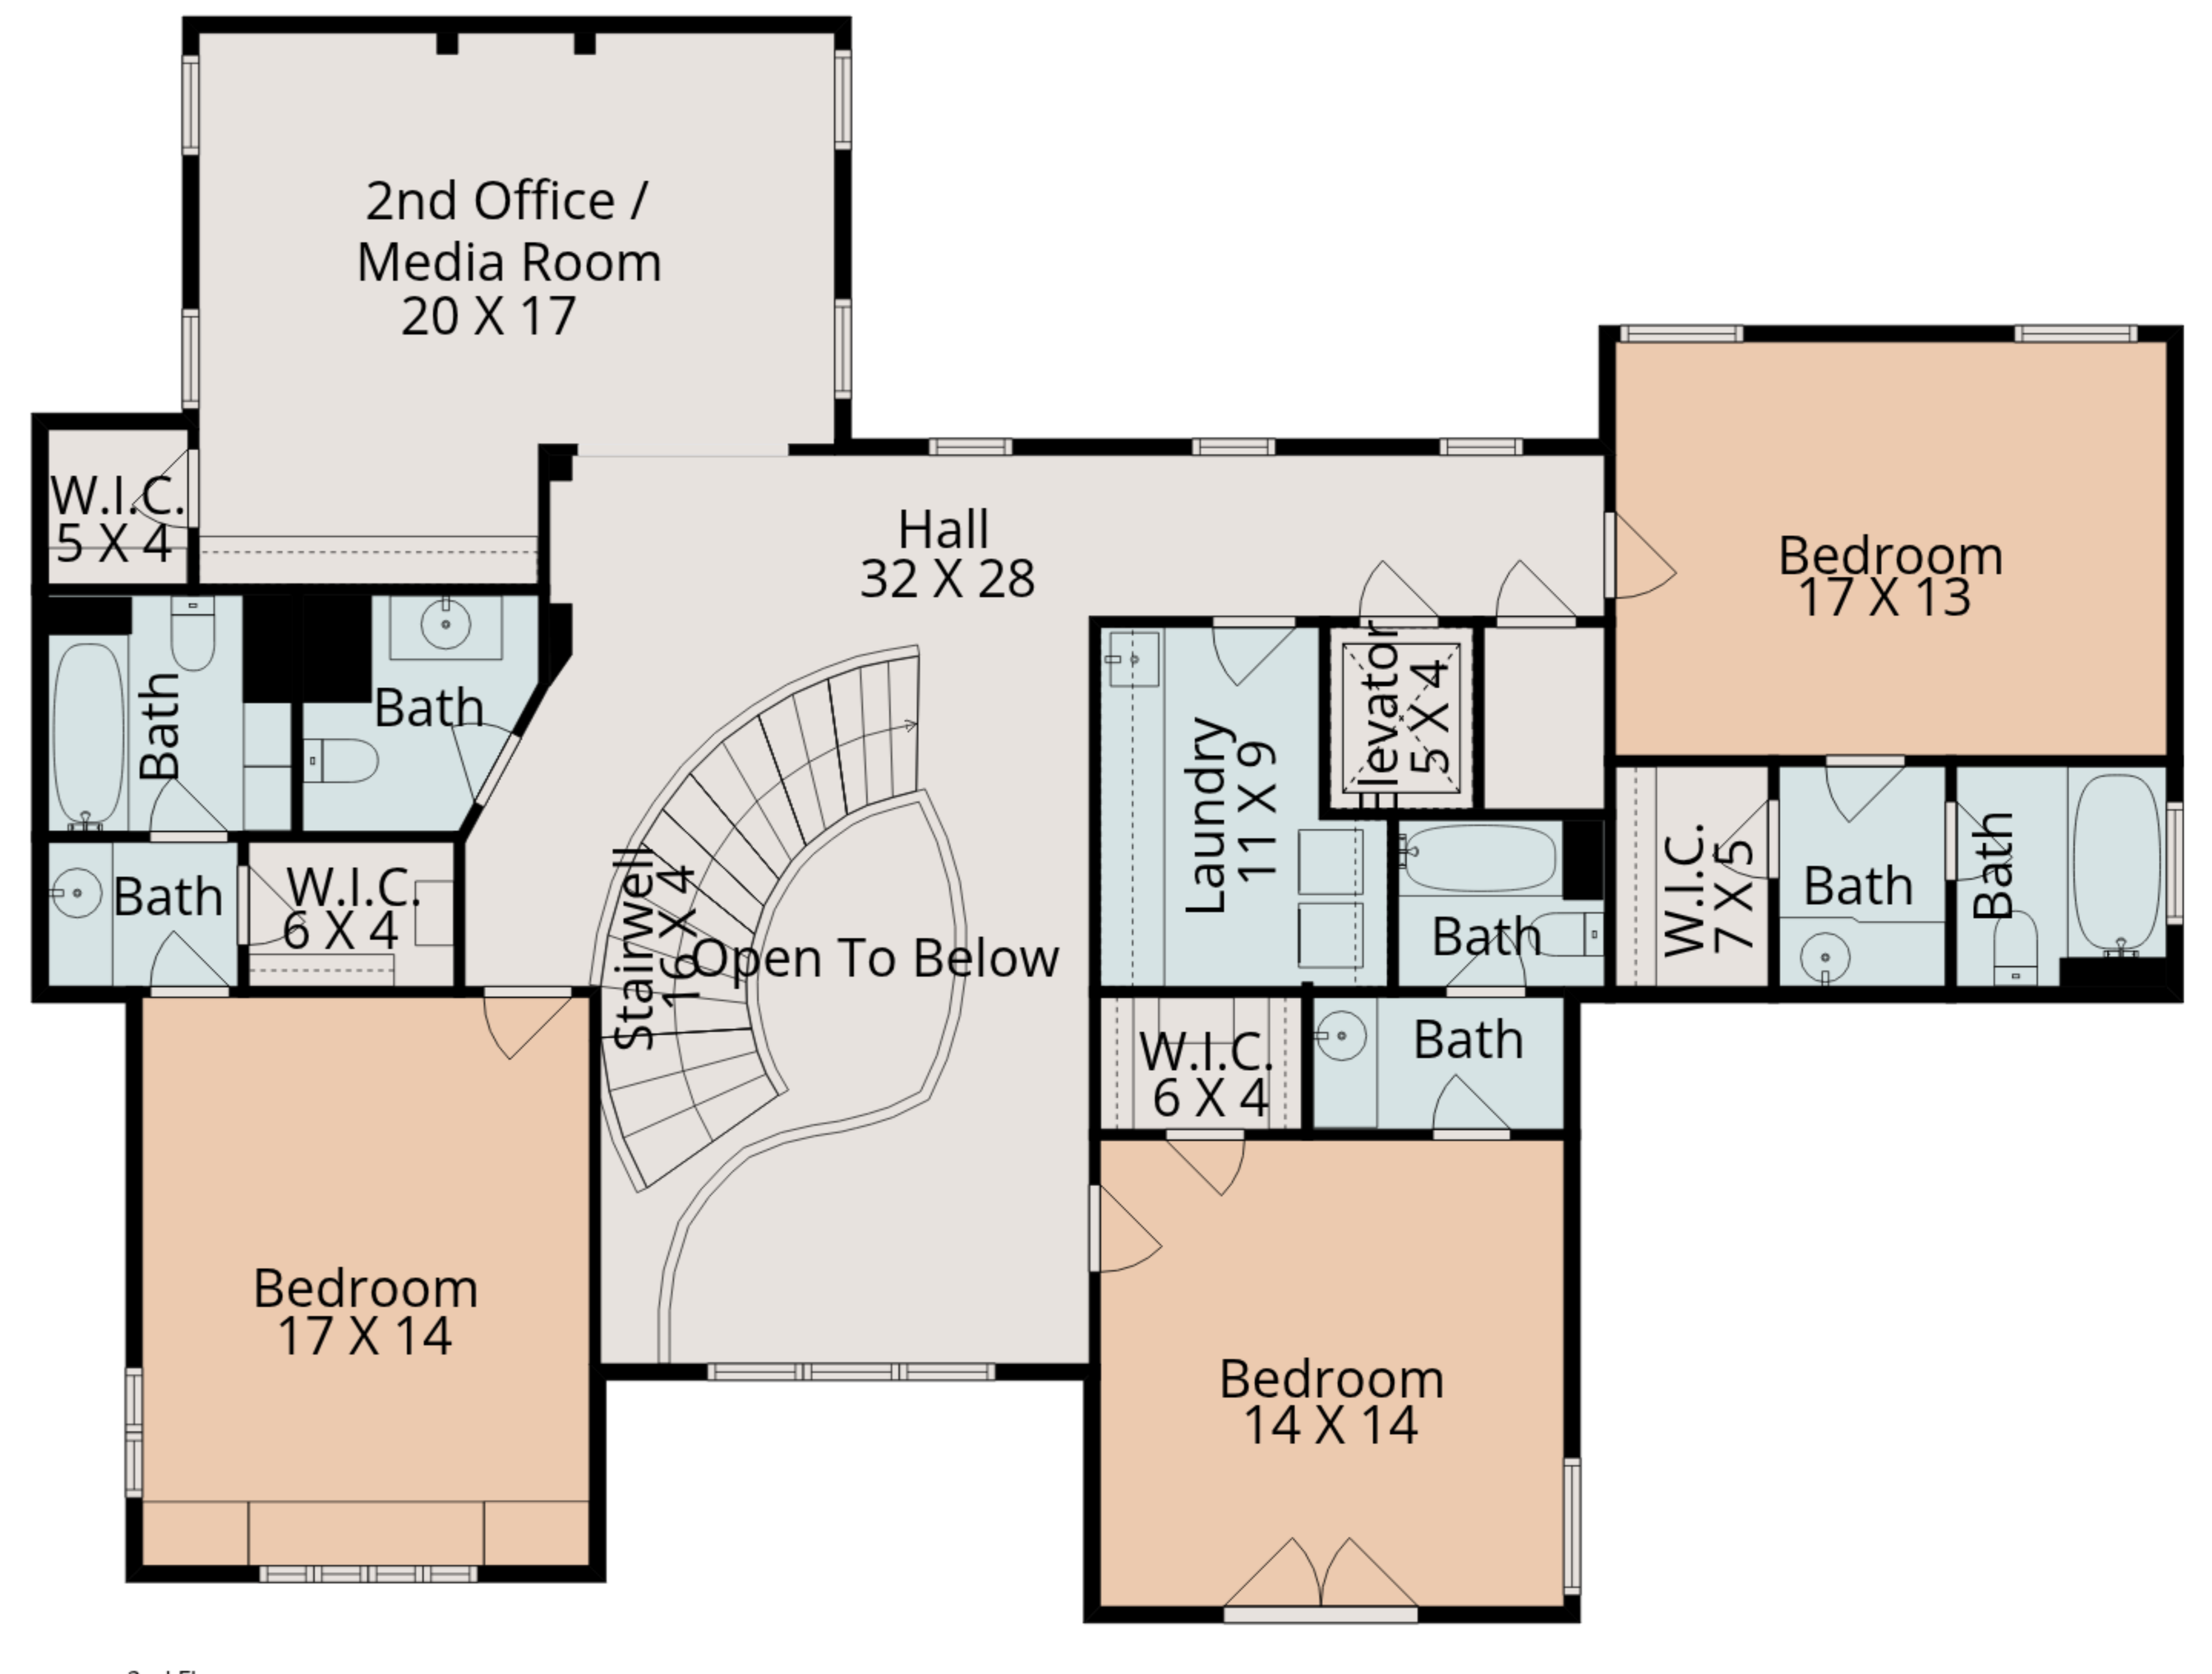

**Floor 1**

Delana Bice & Paul Bice  
 MemorialParkHomes.com

**210 Glenwood Dr. Houston, TX 77007**

This floor plan is intended for marketing and illustrative purposes and is to be used as a guide only to give a general indication of the layout. The floor plan contained here, measurements of rooms, square footage and any other items are approximate, may not be to scale and are not meant to be binding nor form any part of a contract. No responsibility is taken for any error, omission, or misstatement. Prospective purchasers are encouraged to conduct their own due diligence.

**Floor 2**

Delana Bice & Paul Bice  
MemorialParkHomes.com

**210 Glenwood Dr. Houston, TX 77007**

This floor plan is intended for marketing and illustrative purposes and is to be used as a guide only to give a general indication of the layout. The floor plan contained here, measurements of rooms, square footage and any other items are approximate, may not be to scale and are not meant to be binding nor form any part of a contract. No responsibility is taken for any error, omission, or misstatement. Prospective purchasers are encouraged to conduct their own due diligence.

**All Floors**

Delana Bice & Paul Bice  
MemorialParkHomes.com

**210 Glenwood Dr. Houston, TX 77007**

This floor plan is intended for marketing and illustrative purposes and is to be used as a guide only to give a general indication of the layout. The floor plan contained here, measurements of rooms, square footage and any other items are approximate, may not be to scale and are not meant to be binding nor form any part of a contract. No responsibility is taken for any error, omission, or misstatement. Prospective purchasers are encouraged to conduct their own due diligence.