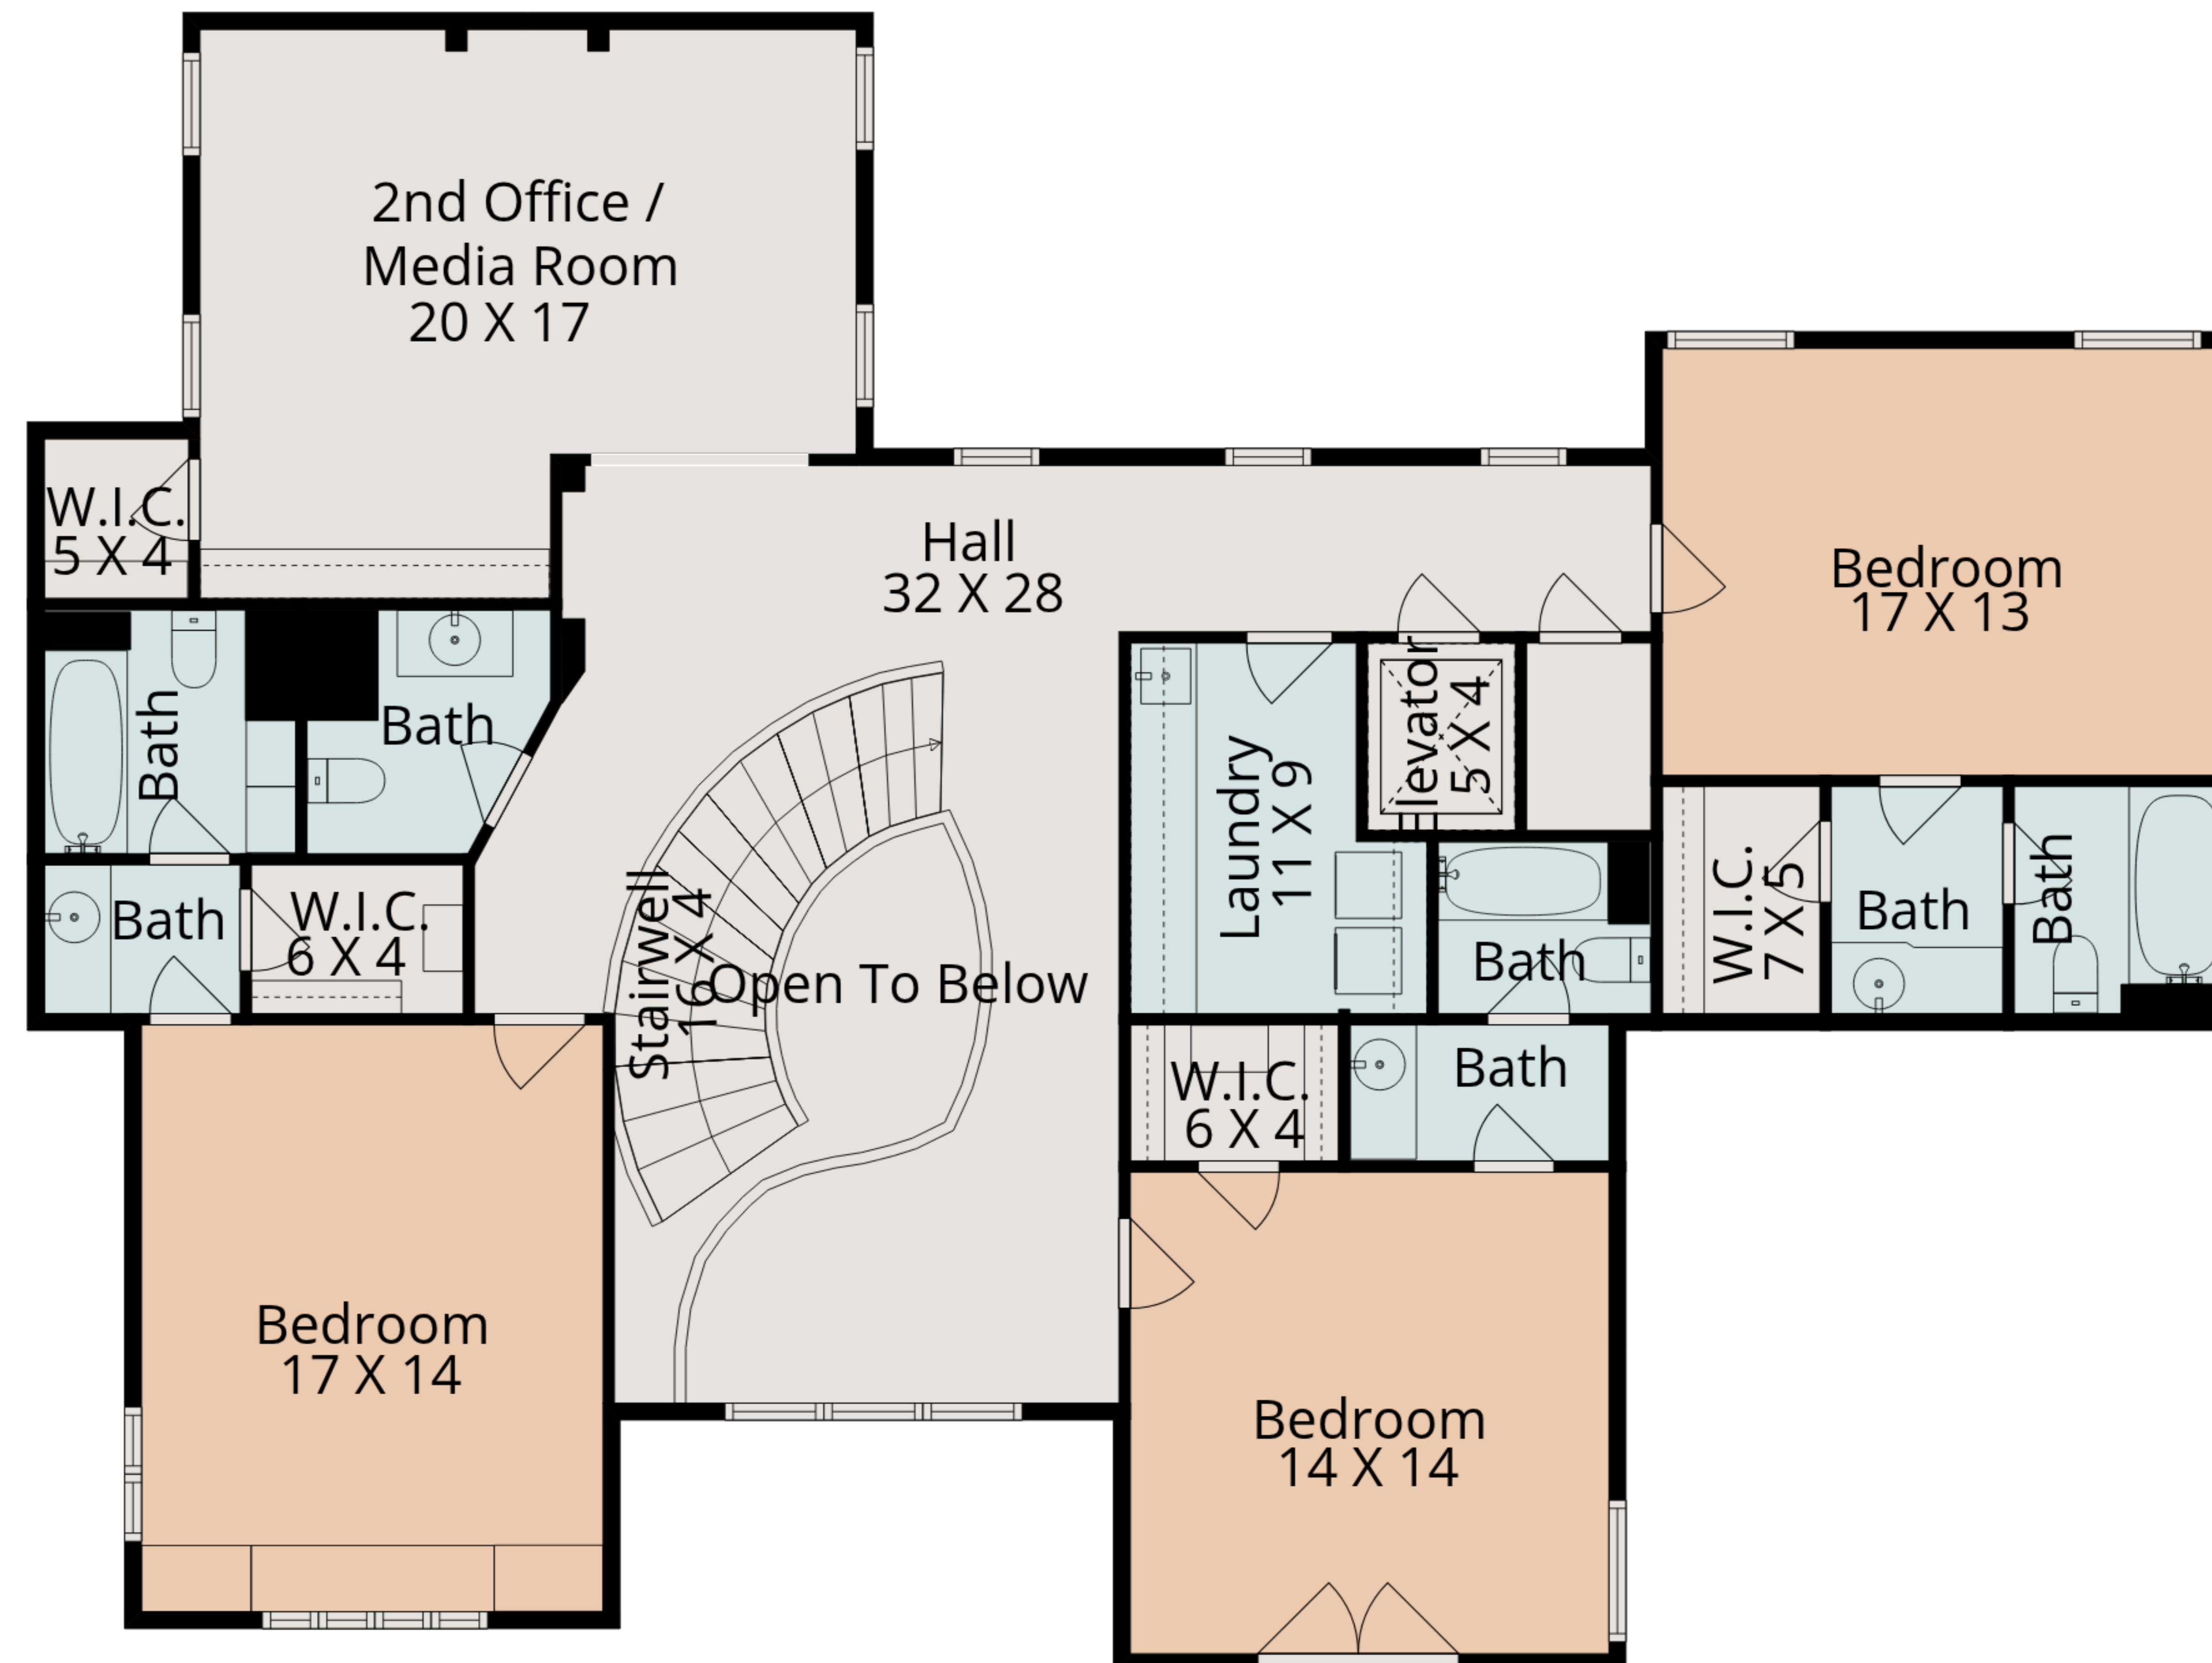

**Floor 1**

Delana Bice & Paul Bice  
 MemorialParkHomes.com

**210 Glenwood Dr. Houston, TX 77007**

This floor plan is intended for marketing and illustrative purposes and is to be used as a guide only to give a general indication of the layout. The floor plan contained here, measurements of rooms, square footage and any other items are approximate, may not be to scale and are not meant to be binding nor form any part of a contract. No responsibility is taken for any error, omission, or misstatement. Prospective purchasers are encouraged to conduct their own due diligence.

**Floor 2**

Delana Bice & Paul Bice  
MemorialParkHomes.com

**210 Glenwood Dr. Houston, TX 77007**

This floor plan is intended for marketing and illustrative purposes and is to be used as a guide only to give a general indication of the layout. The floor plan contained here, measurements of rooms, square footage and any other items are approximate, may not be to scale and are not meant to be binding nor form any part of a contract. No responsibility is taken for any error, omission, or misstatement. Prospective purchasers are encouraged to conduct their own due diligence.

**All Floors**

Delana Bice & Paul Bice  
MemorialParkHomes.com

**210 Glenwood Dr. Houston, TX 77007**

This floor plan is intended for marketing and illustrative purposes and is to be used as a guide only to give a general indication of the layout. The floor plan contained here, measurements of rooms, square footage and any other items are approximate, may not be to scale and are not meant to be binding nor form any part of a contract. No responsibility is taken for any error, omission, or misstatement. Prospective purchasers are encouraged to conduct their own due diligence.