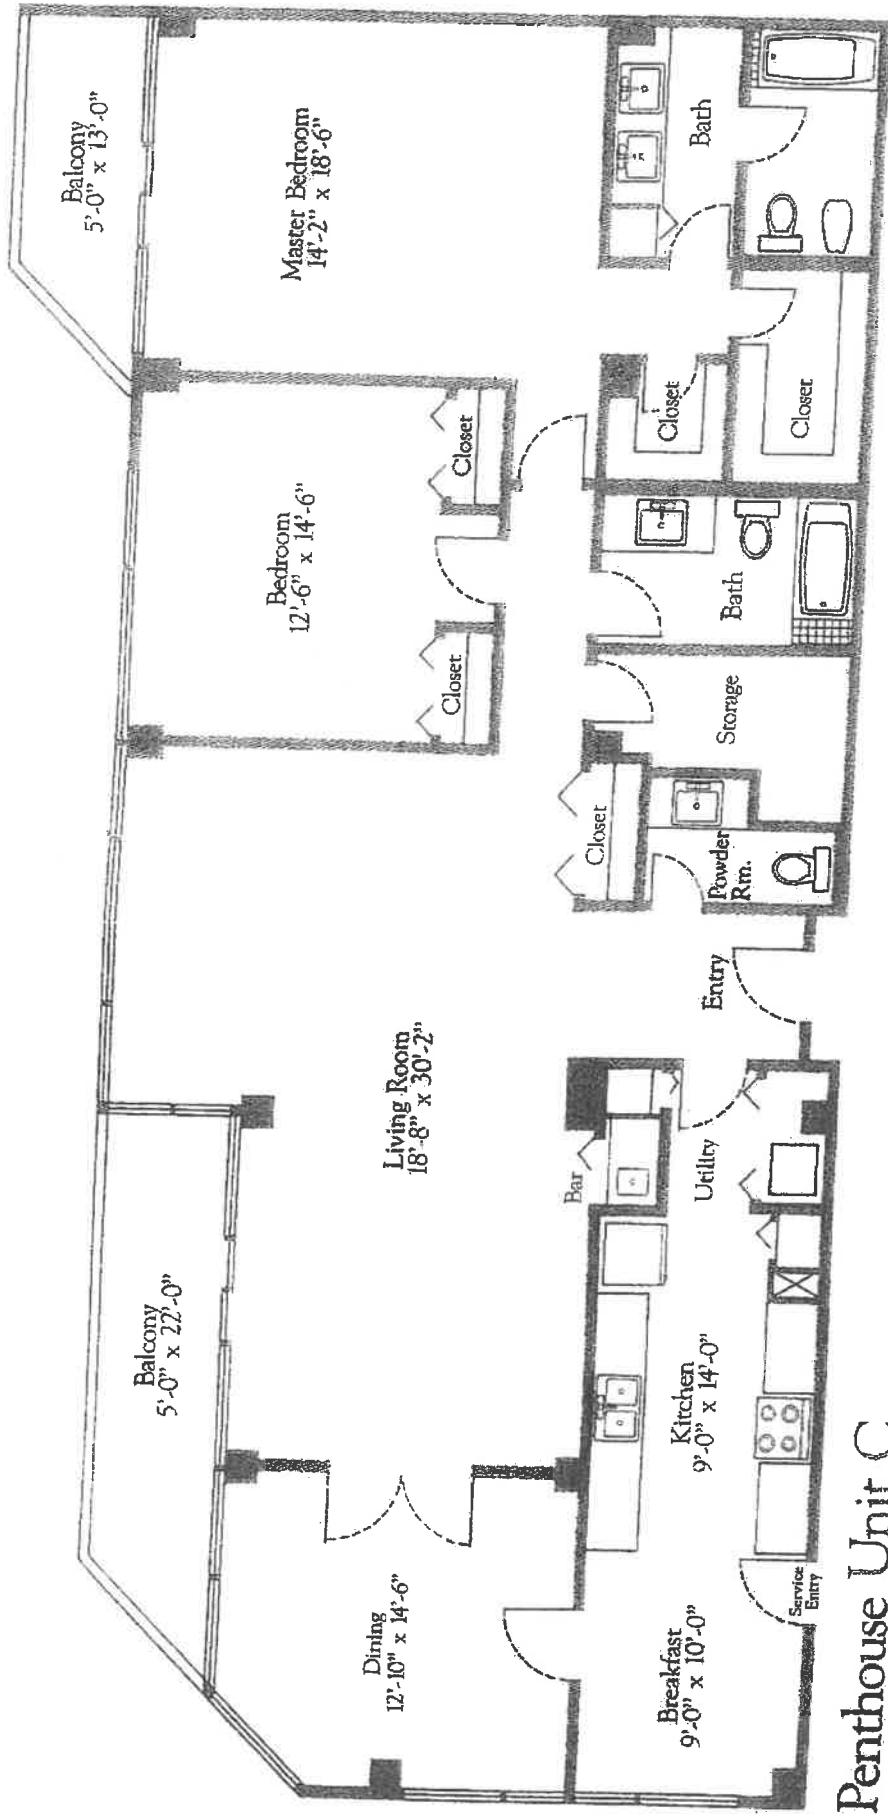

The Greenway

Please note: This is the original floor plan from the developer, recent modifications may not be reflected.

Penthouse Unit C

2173 Sq. Ft.
Two bedrooms, two and one-half baths

All dimensions are approximate.