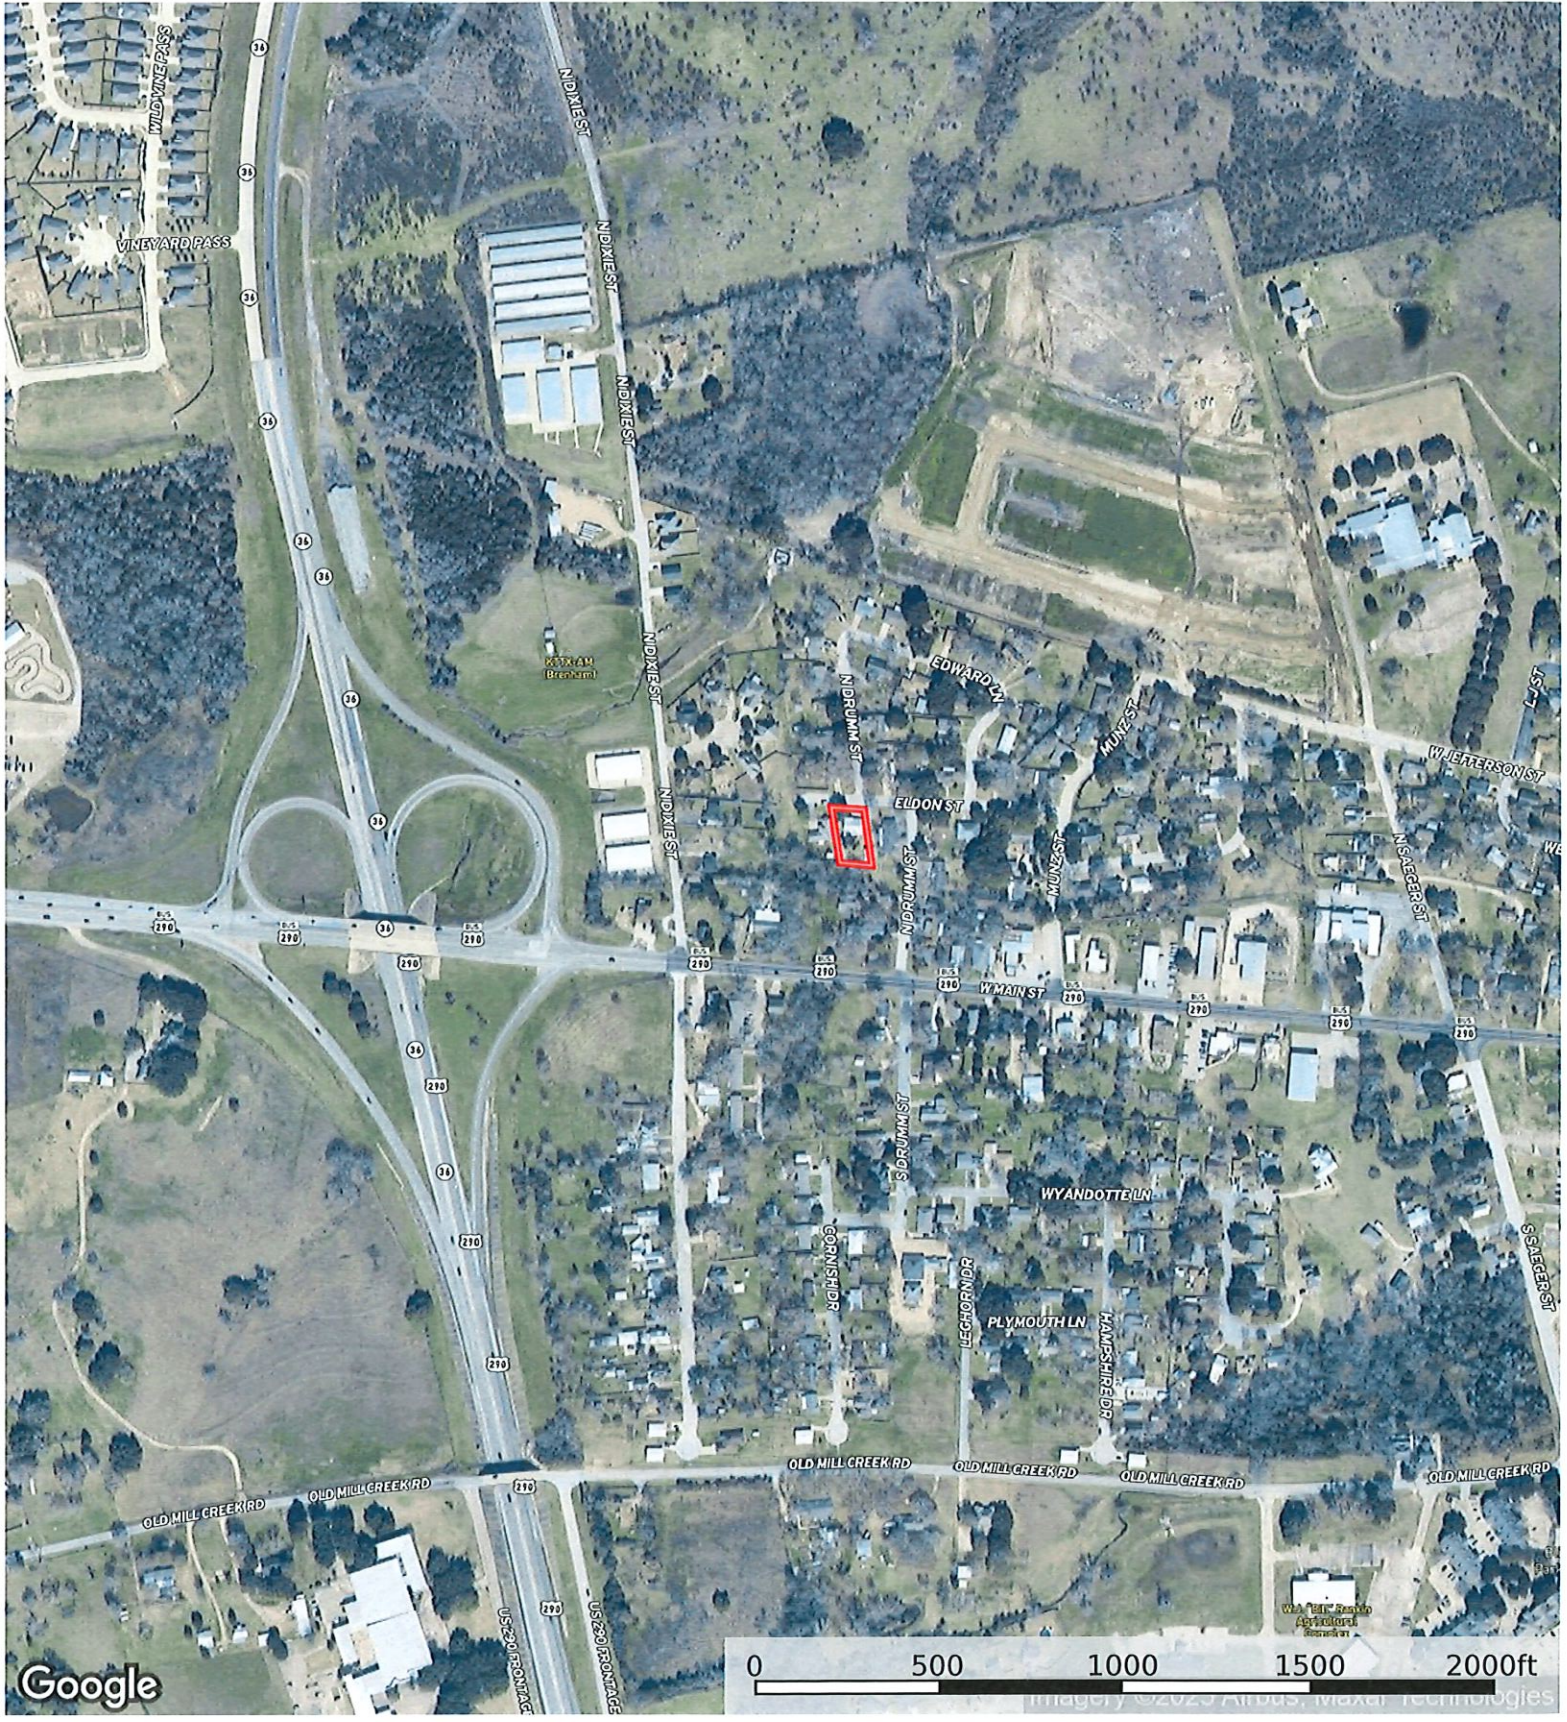

1705 Eldon, Brenham  
Texas, AC +/-

Google

Imagery ©2025 Airbu

Boundary

Lindi Camaron Team

P: 9794514645

thelcteam.com

601 Medical Court

The information contained herein was obtained from sources deemed to be reliable. Land ID™ Services makes no warranties or guarantees as to the completeness or accuracy thereof.

FLOOR PLAN CREATED BY CUBICASA APP. MEASUREMENTS DEEMED HIGHLY RELIABLE BUT NOT GUARANTEED.