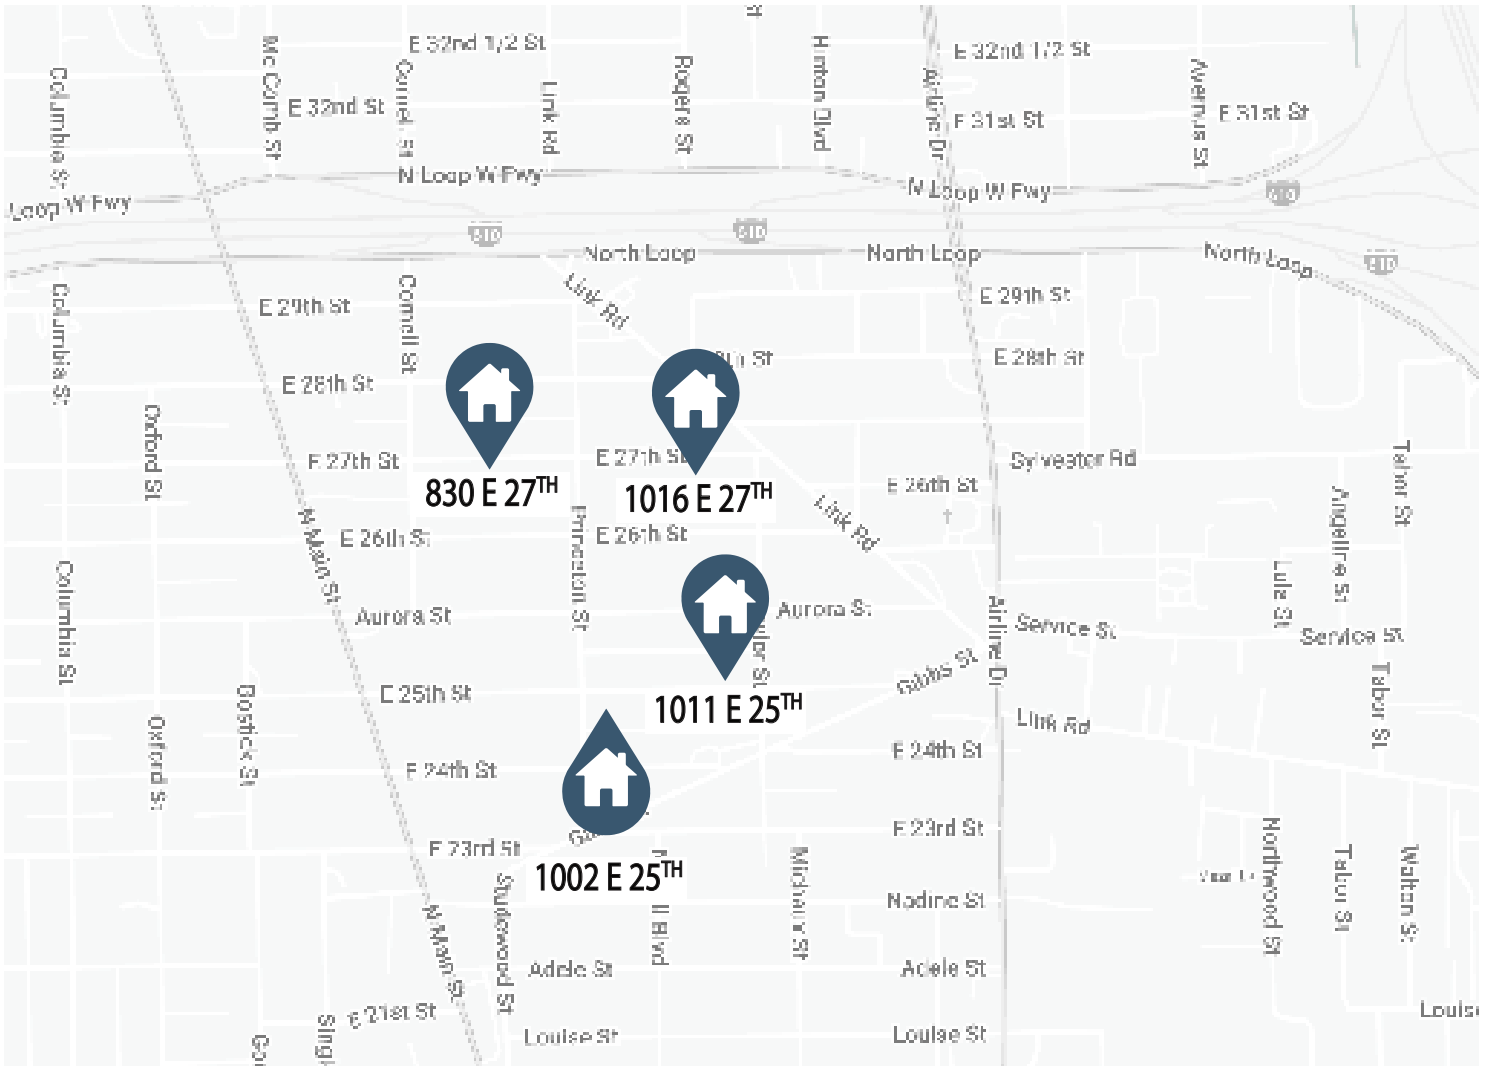

# HEIGHTS HOLLOW

Neighborhood Amenities

## 5 MIN. WALK

JUS MAC (AMERICAN)  
2617 Yale St

JOHNNY'S GOLD BRICK  
2518 Yale St

TENFOLD COFFEE  
101 Aurora St

ANGELA'S OVEN  
204 Aurora St, Houston

JACK RABBIT ART GALLERY  
228 E 27th St

## 10 MIN. WALK

KROGER  
239 W 20th St

HEIGHTS PHARMACY  
427 West 20th Street Suite 105

YALE STREET GRILL (AMERICAN)  
300 W 20th St

KRAFTSMEN BAKING  
375 W 19th St

DANDELION CAFE  
242 W 19th St, Houston

## 5 MIN. DRIVE

THE RICE BOX (CHINESE)  
300 W 20th St

CHILOSOS TACOS (MEXICAN)  
701 E 20th St

JENI'S SPLENDID ICE CREAM  
2300 N Shepherd Dr

NAM EATERY (VIETNAMESE)  
502 E 20th St B

LEI LOW  
6412 N Main St Ste.C