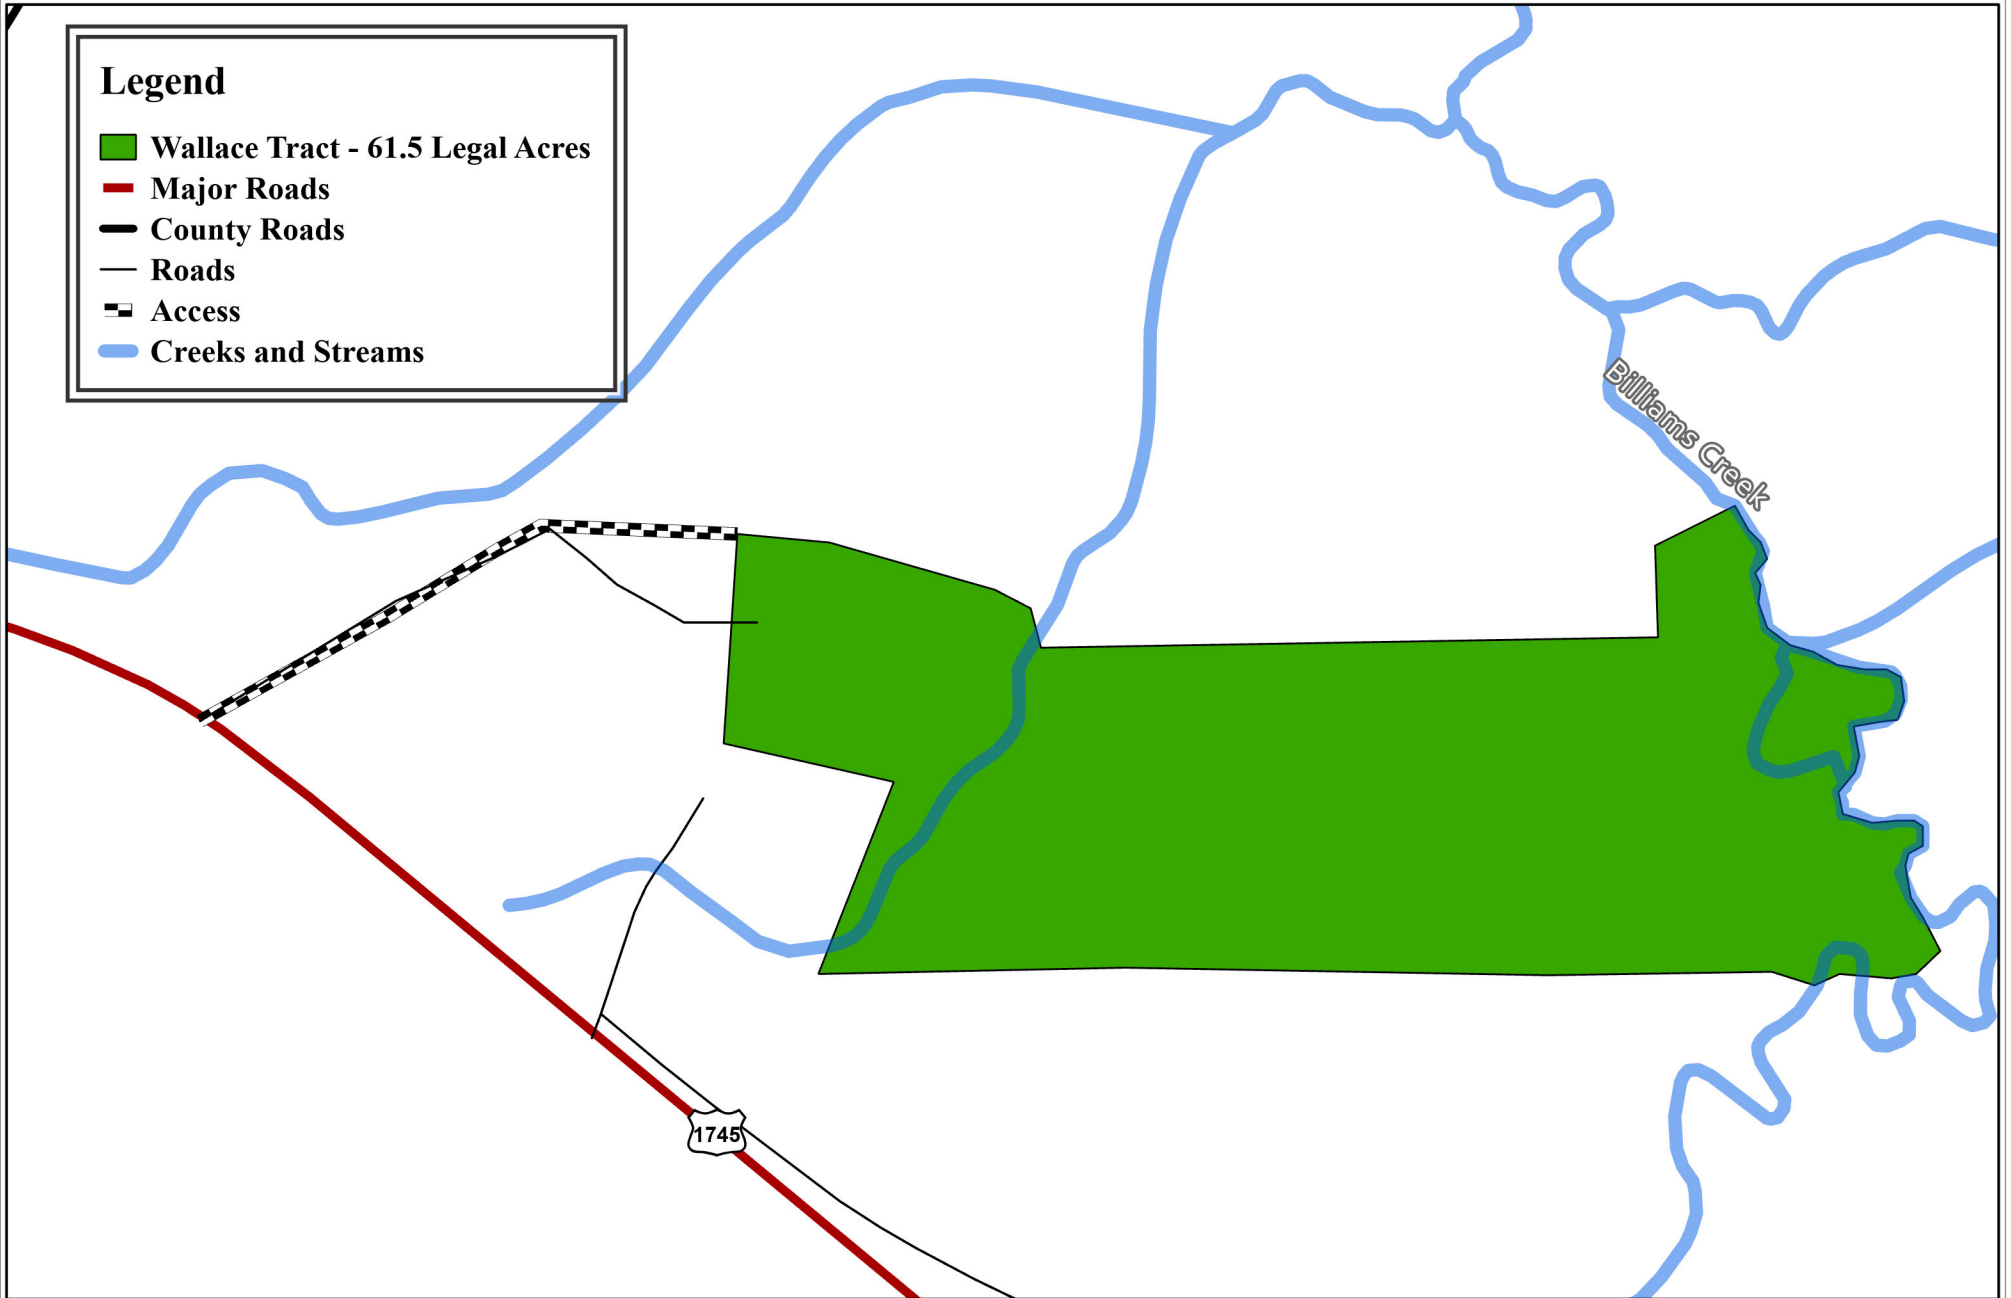

### Legend

- Wallace Tract - 61.5 Legal Acres
- Major Roads
- County Roads
- Roads
- Access
- Creeks and Streams

PID: 16636

Wallace Tract  
61.5 Legal Acres  
A.G. Parker Svy., Abs. 28  
Tyler County, Texas