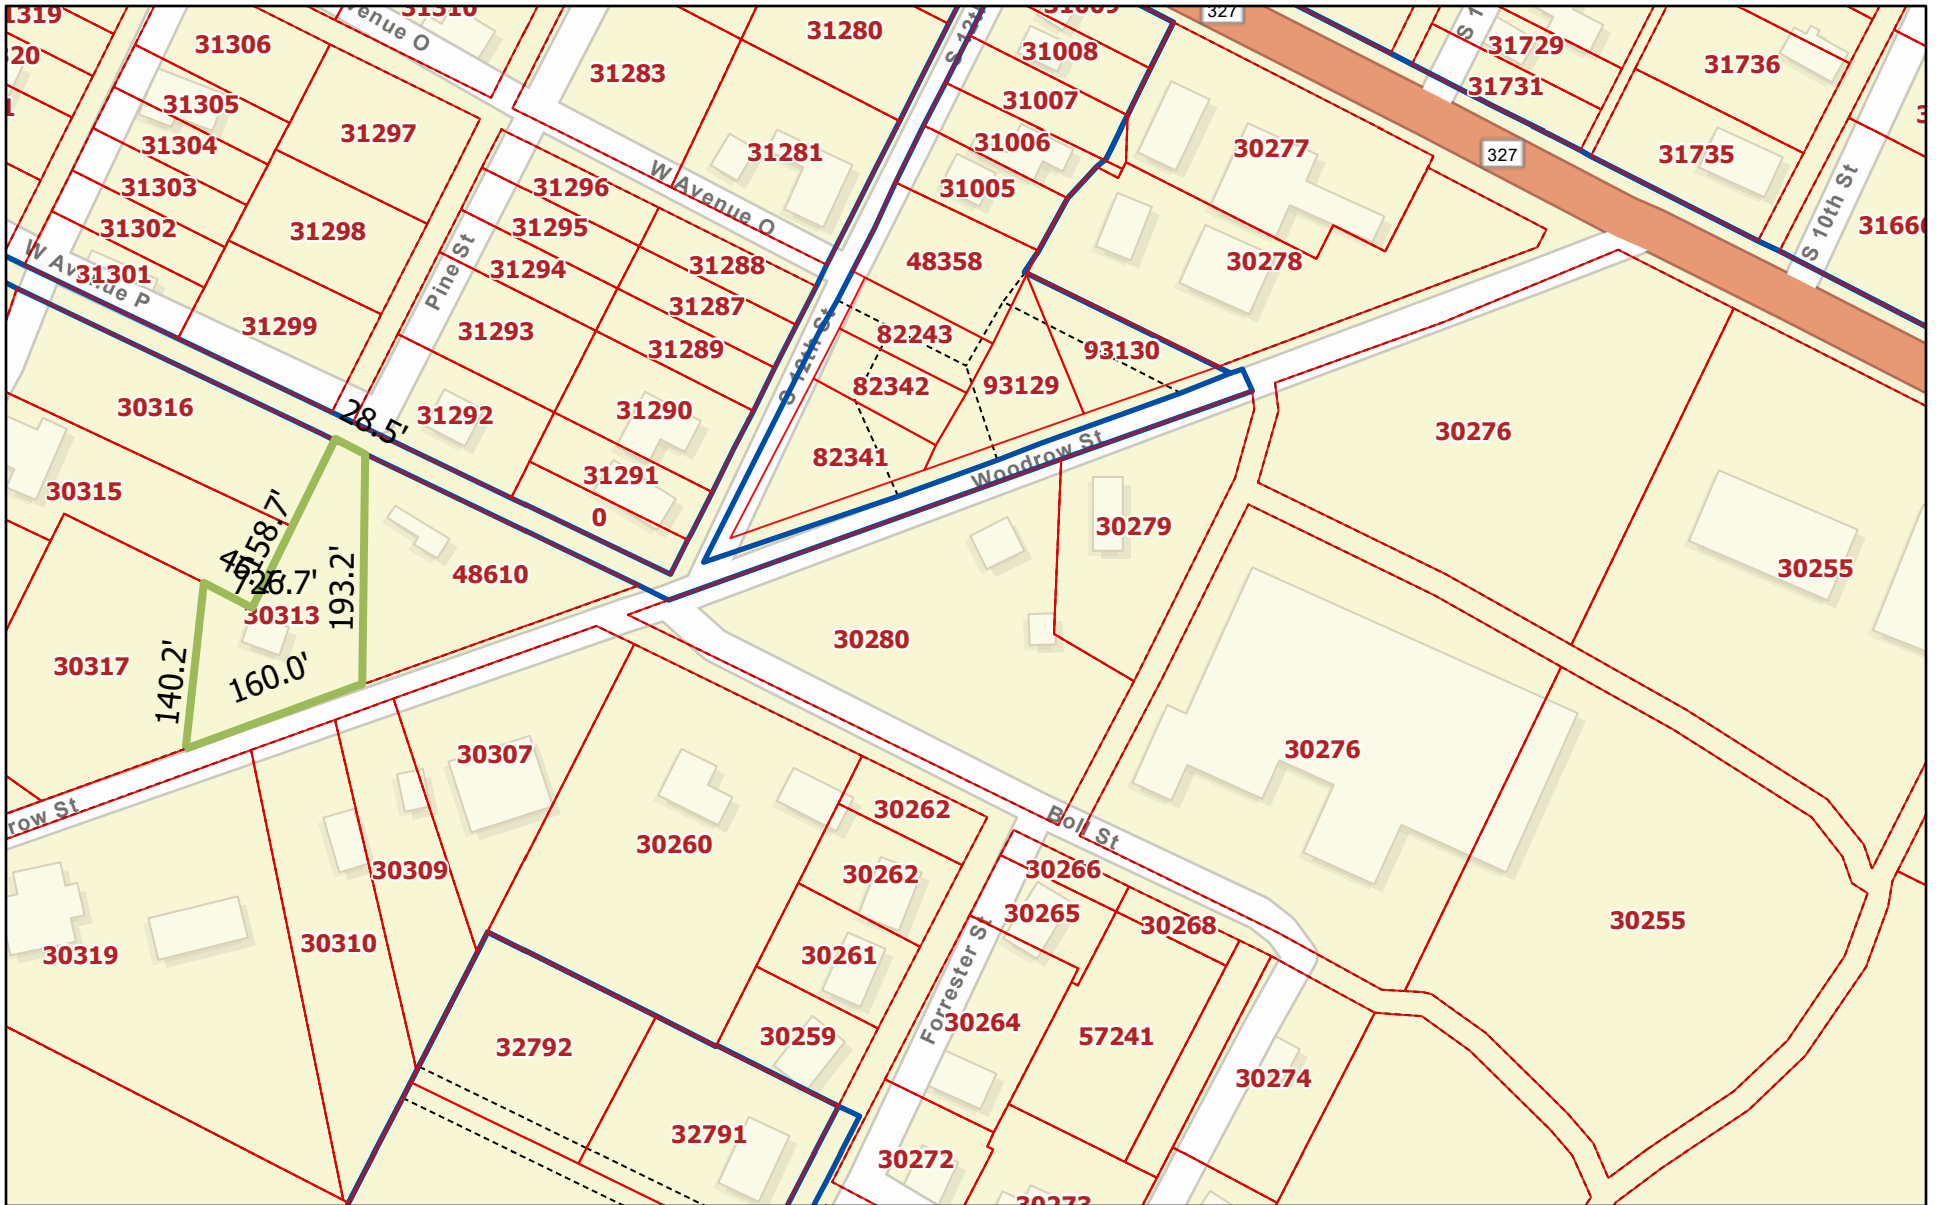

Hardin CAD Web Map

22/10/2023, 20:37:12

Esri Community Maps Contributors, Texas Parks & Wildlife, © OpenStreetMap, Microsoft, CONANP, Esri, HERE, Garmin, SafeGraph,

Hardin County Appraisal District, BIS Consulting - www.bisconsulting.com

Disclaimer: This product is for informational purposes only and has not been prepared for or be suitable for legal, engineering, or surveying purposes. It does not represent an on-the-ground survey and represents only the approximate relative location of boundaries.