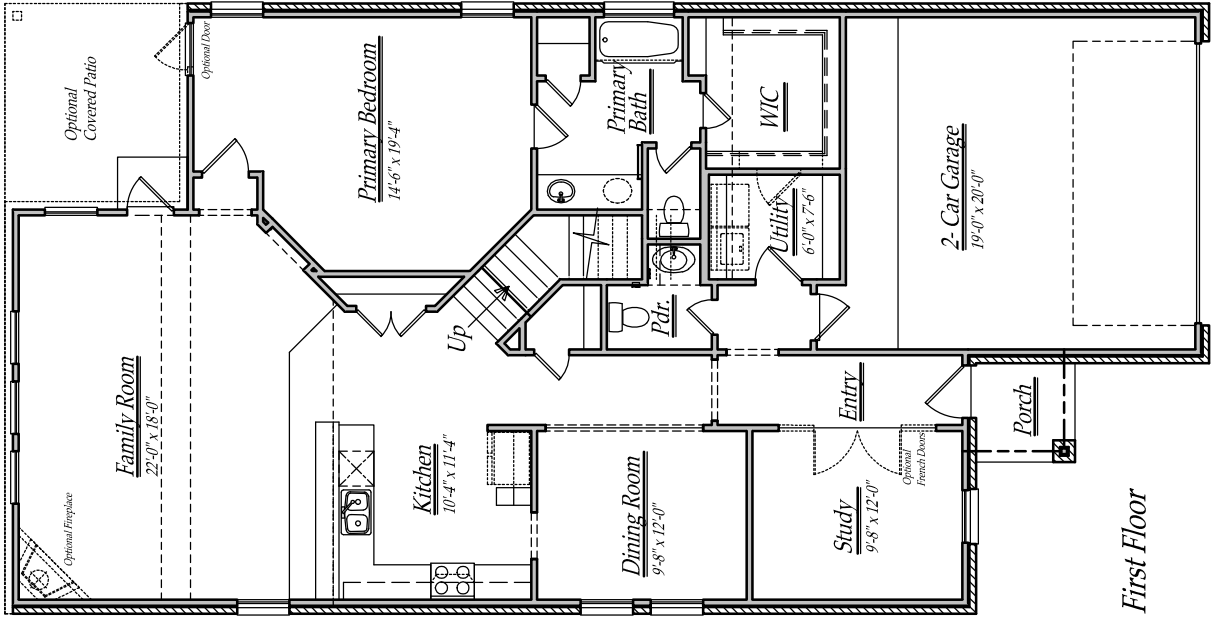

Lake Ridge Builders

Opt. Club Bath
Additional 127 sq/ft

Opt. Bath 3
Additional 50 sq/ft

Brochure plans are artist depictions and may vary from actual plan. Square footages, room dimensions, prices, specifications, materials and availability of homes by community may vary, and are subject to change without notice.