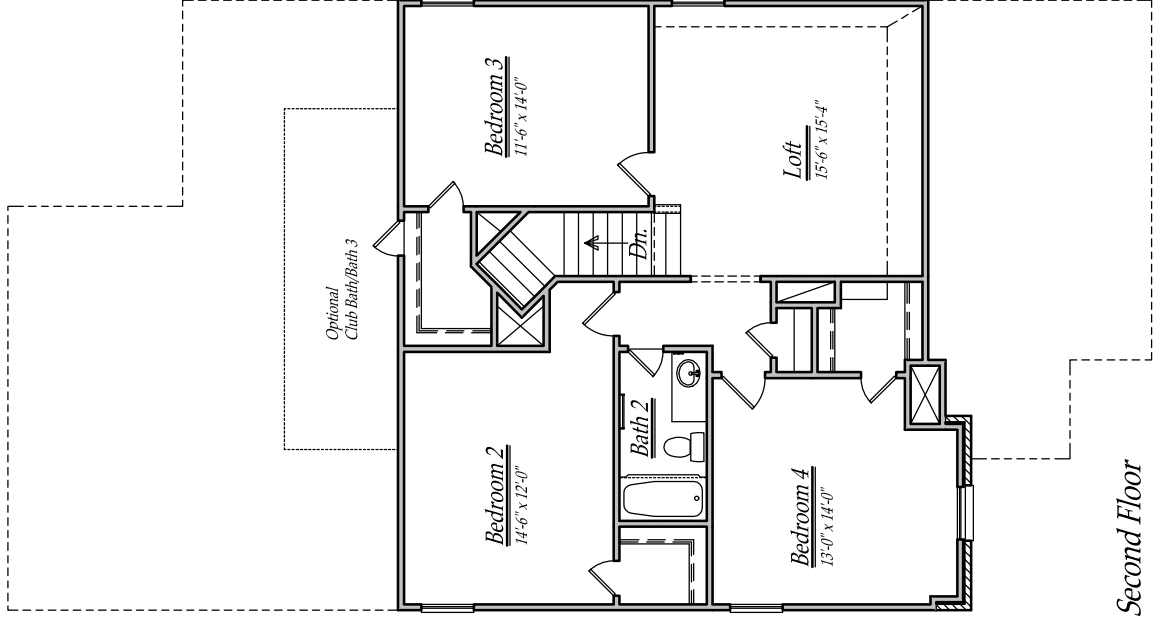

Lake Ridge Builders

Opt. Club Bath
Additional 127 sq/ft

Opt. Bath 3
Additional 50 sq/ft

Brochure plans are artist depictions and may vary from actual plan. Square footages, room dimensions, prices, specifications, materials and availability of homes by community may vary, and are subject to change without notice.