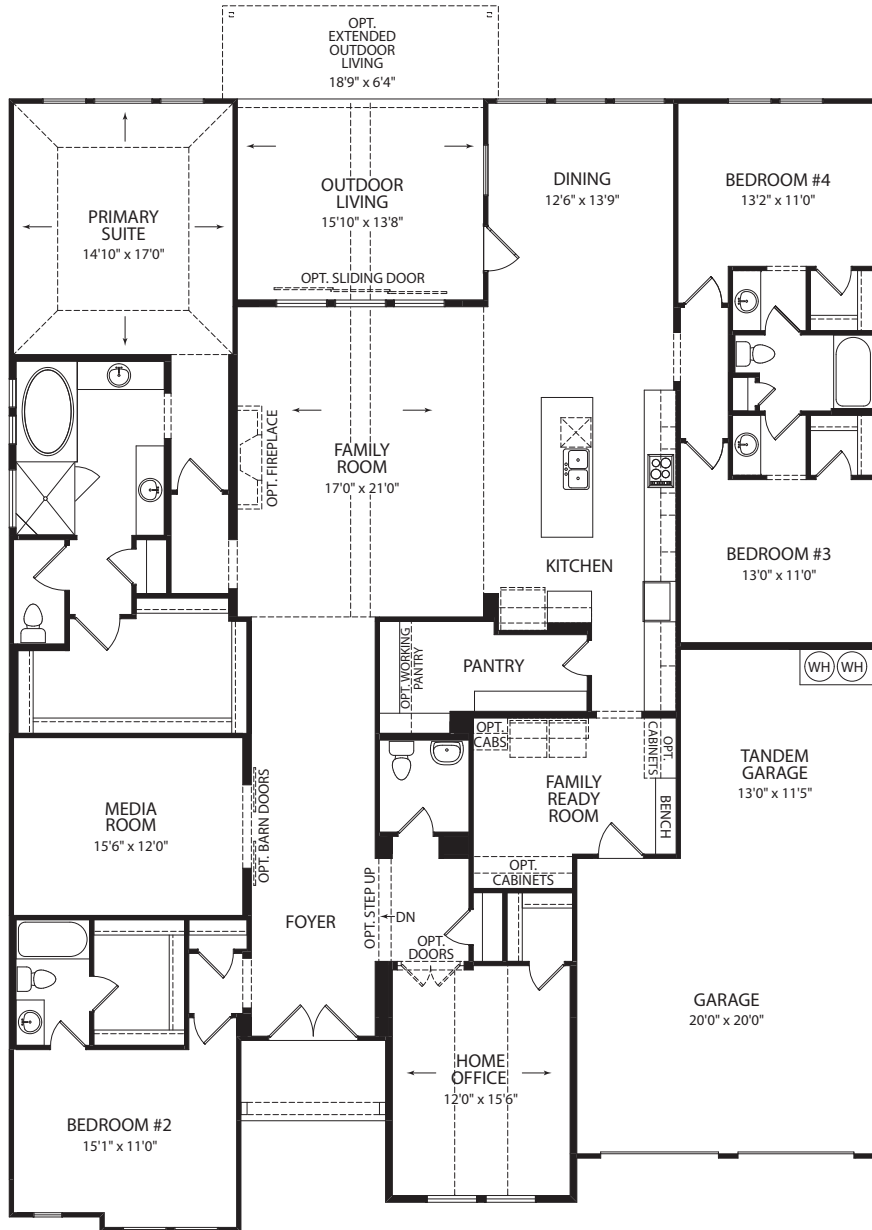

EASTLAND II

EASTLAND II F

Illustrations show optional items and materials that vary based on availability and community requirements.

EASTLAND II

BY DREES CUSTOM HOMES

FRONT VARIES PER ELEVATION

Main Level

Optional Pocket Office

Optional Wine Bar

Optional Owner's Bath

FRONT VARIES PER ELEVATION

Optional Independent Living Suite

FRONT VARIES PER ELEVATION

Optional Bedroom #5 vs Media Room

FRONT VARIES PER ELEVATION

Main Level with Optional Second Level

FRONT VARIES PER ELEVATION

Optional 3-Car Side-Entry Garage

(Not available with Optional Gameroom and Media Room with Bedroom #4)

Optional Gameroom and Media Room with Bedroom #4

(Not available with Optional 3-Car Side-Entry Garage)

Re-Order# B241860-TXH 1/24