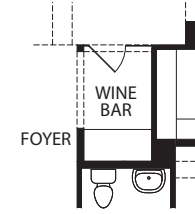

EASTLAND II

EASTLAND II F

Illustrations show optional items and materials that vary based on availability and community requirements.

EASTLAND II

BY DREES CUSTOM HOMES

FRONT VARIES PER ELEVATION

Main Level

Optional Pocket Office

Optional Wine Bar

Optional Owner's Bath

FRONT VARIES PER ELEVATION

Optional Independent Living Suite

FRONT VARIES PER ELEVATION

Optional Bedroom #5 vs Media Room

FRONT VARIES PER ELEVATION

Main Level with Optional Second Level