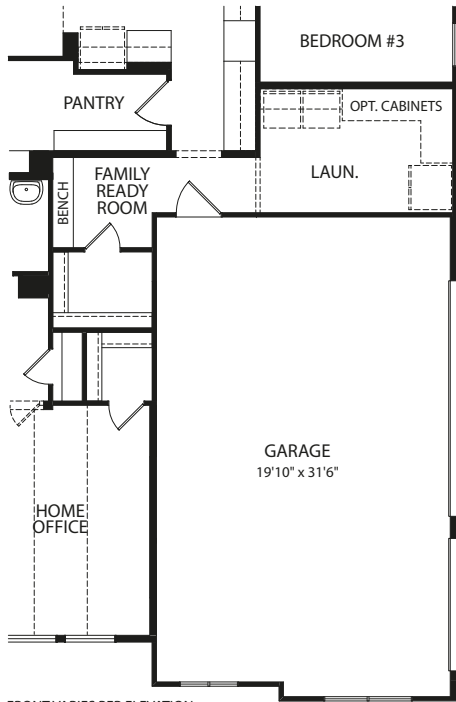

EASTLAND II

EASTLAND II F

Illustrations show optional items and materials that vary based on availability and community requirements.

EASTLAND II

BY DREES CUSTOM HOMES

FRONT VARIES PER ELEVATION

Main Level

Optional Pocket Office

Optional Wine Bar

Optional Owner's Bath

FRONT VARIES PER ELEVATION

Optional Independent Living Suite

FRONT VARIES PER ELEVATION

Optional Bedroom #5 vs Media Room

FRONT VARIES PER ELEVATION

Main Level with Optional Second Level

FRONT VARIES PER ELEVATION

Optional 3-Car Side-Entry Garage

(Not available with Optional Gameroom and Media Room with Bedroom #4)

Optional Gameroom and Media Room with Bedroom #4

(Not available with Optional 3-Car Side-Entry Garage)

Optional Gameroom vs Bedroom #4

Optional Private Baths for Bedroom #3 and #4

Optional Gameroom and Media Room vs Bedrooms

FRONT VARIES PER ELEVATION

Optional Second Level

FRONT VARIES PER ELEVATION

Optional Alternate Second Level