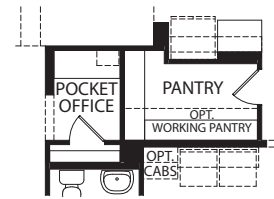

EASTLAND II

EASTLAND II F

Illustrations show optional items and materials that vary based on availability and community requirements.

EASTLAND II

BY DREES CUSTOM HOMES

FRONT VARIES PER ELEVATION

Main Level

Optional Pocket Office

Optional Wine Bar

Optional Owner's Bath

FRONT VARIES PER ELEVATION

Optional Independent Living Suite

FRONT VARIES PER ELEVATION

Optional Bedroom #5 vs Media Room

FRONT VARIES PER ELEVATION

Main Level with Optional Second Level