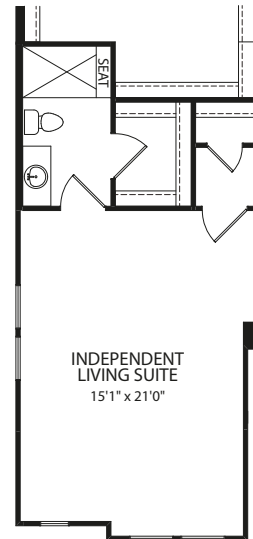

EASTLAND II

EASTLAND II F

Illustrations show optional items and materials that vary based on availability and community requirements.

EASTLAND II

BY DREES CUSTOM HOMES

FRONT VARIES PER ELEVATION

Main Level

Optional Pocket Office

Optional Wine Bar

Optional Owner's Bath

FRONT VARIES PER ELEVATION

Optional Independent Living Suite

FRONT VARIES PER ELEVATION

Optional Bedroom #5 vs Media Room

FRONT VARIES PER ELEVATION

Main Level with Optional Second Level

Re-Order# B241860-TXH 1/24