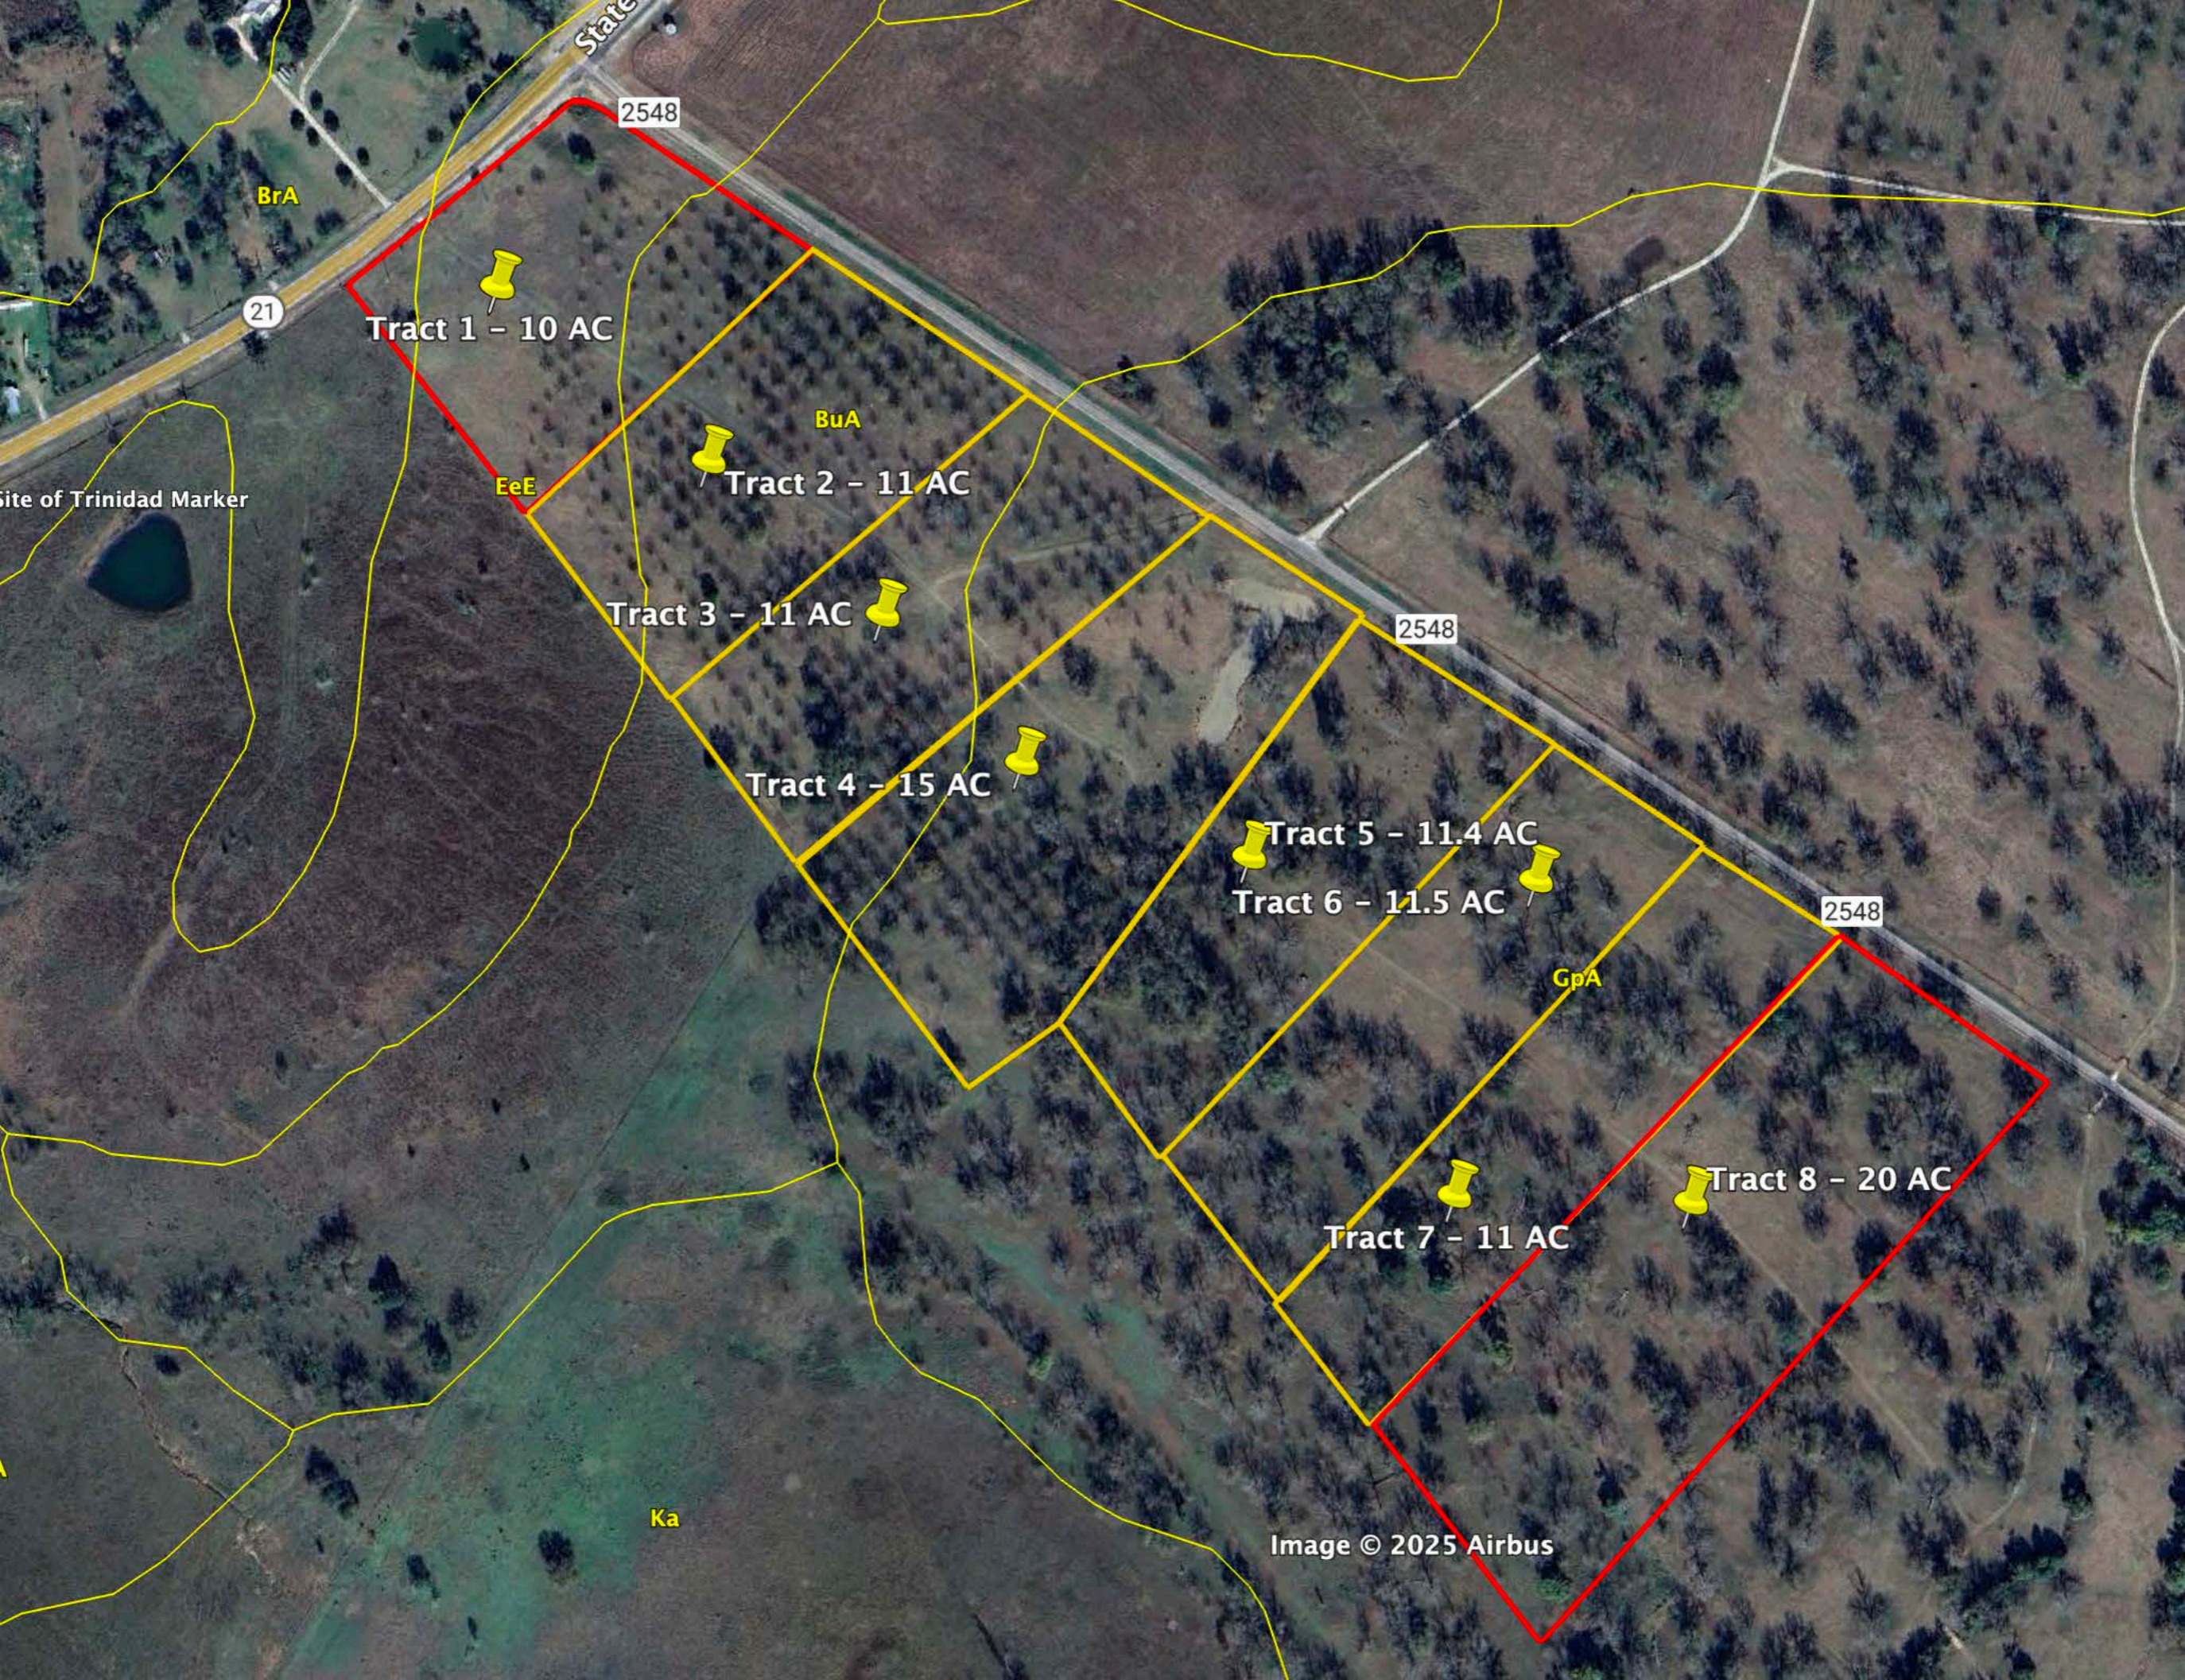

Tract 5 - 11.4 AC

Tract 6 - 11.5 AC

Tract 7 - 11 AC

Tract 8 - 20 AC

State Hwy 21 W

Site of Trinidad Marker

Antioch

2548

SaB

BnB

SaB

Tract 1 - 10 AC

Tract 2 - 11 AC

Tract 3 - 11 AC

Tract 4 - 15 AC

Tract 5 - 11.4 AC

21

2548

2548

2548

Site of Trinidad Marker

Tract 1 - 10 AC

Tract 2 - 11 AC

Tract 3 - 11 AC

Tract 4 - 15 AC

Tract 5 - 11.4 AC

Tract 6 - 11.5 AC

Tract 7 - 11 AC

Tract 8 - 20 AC