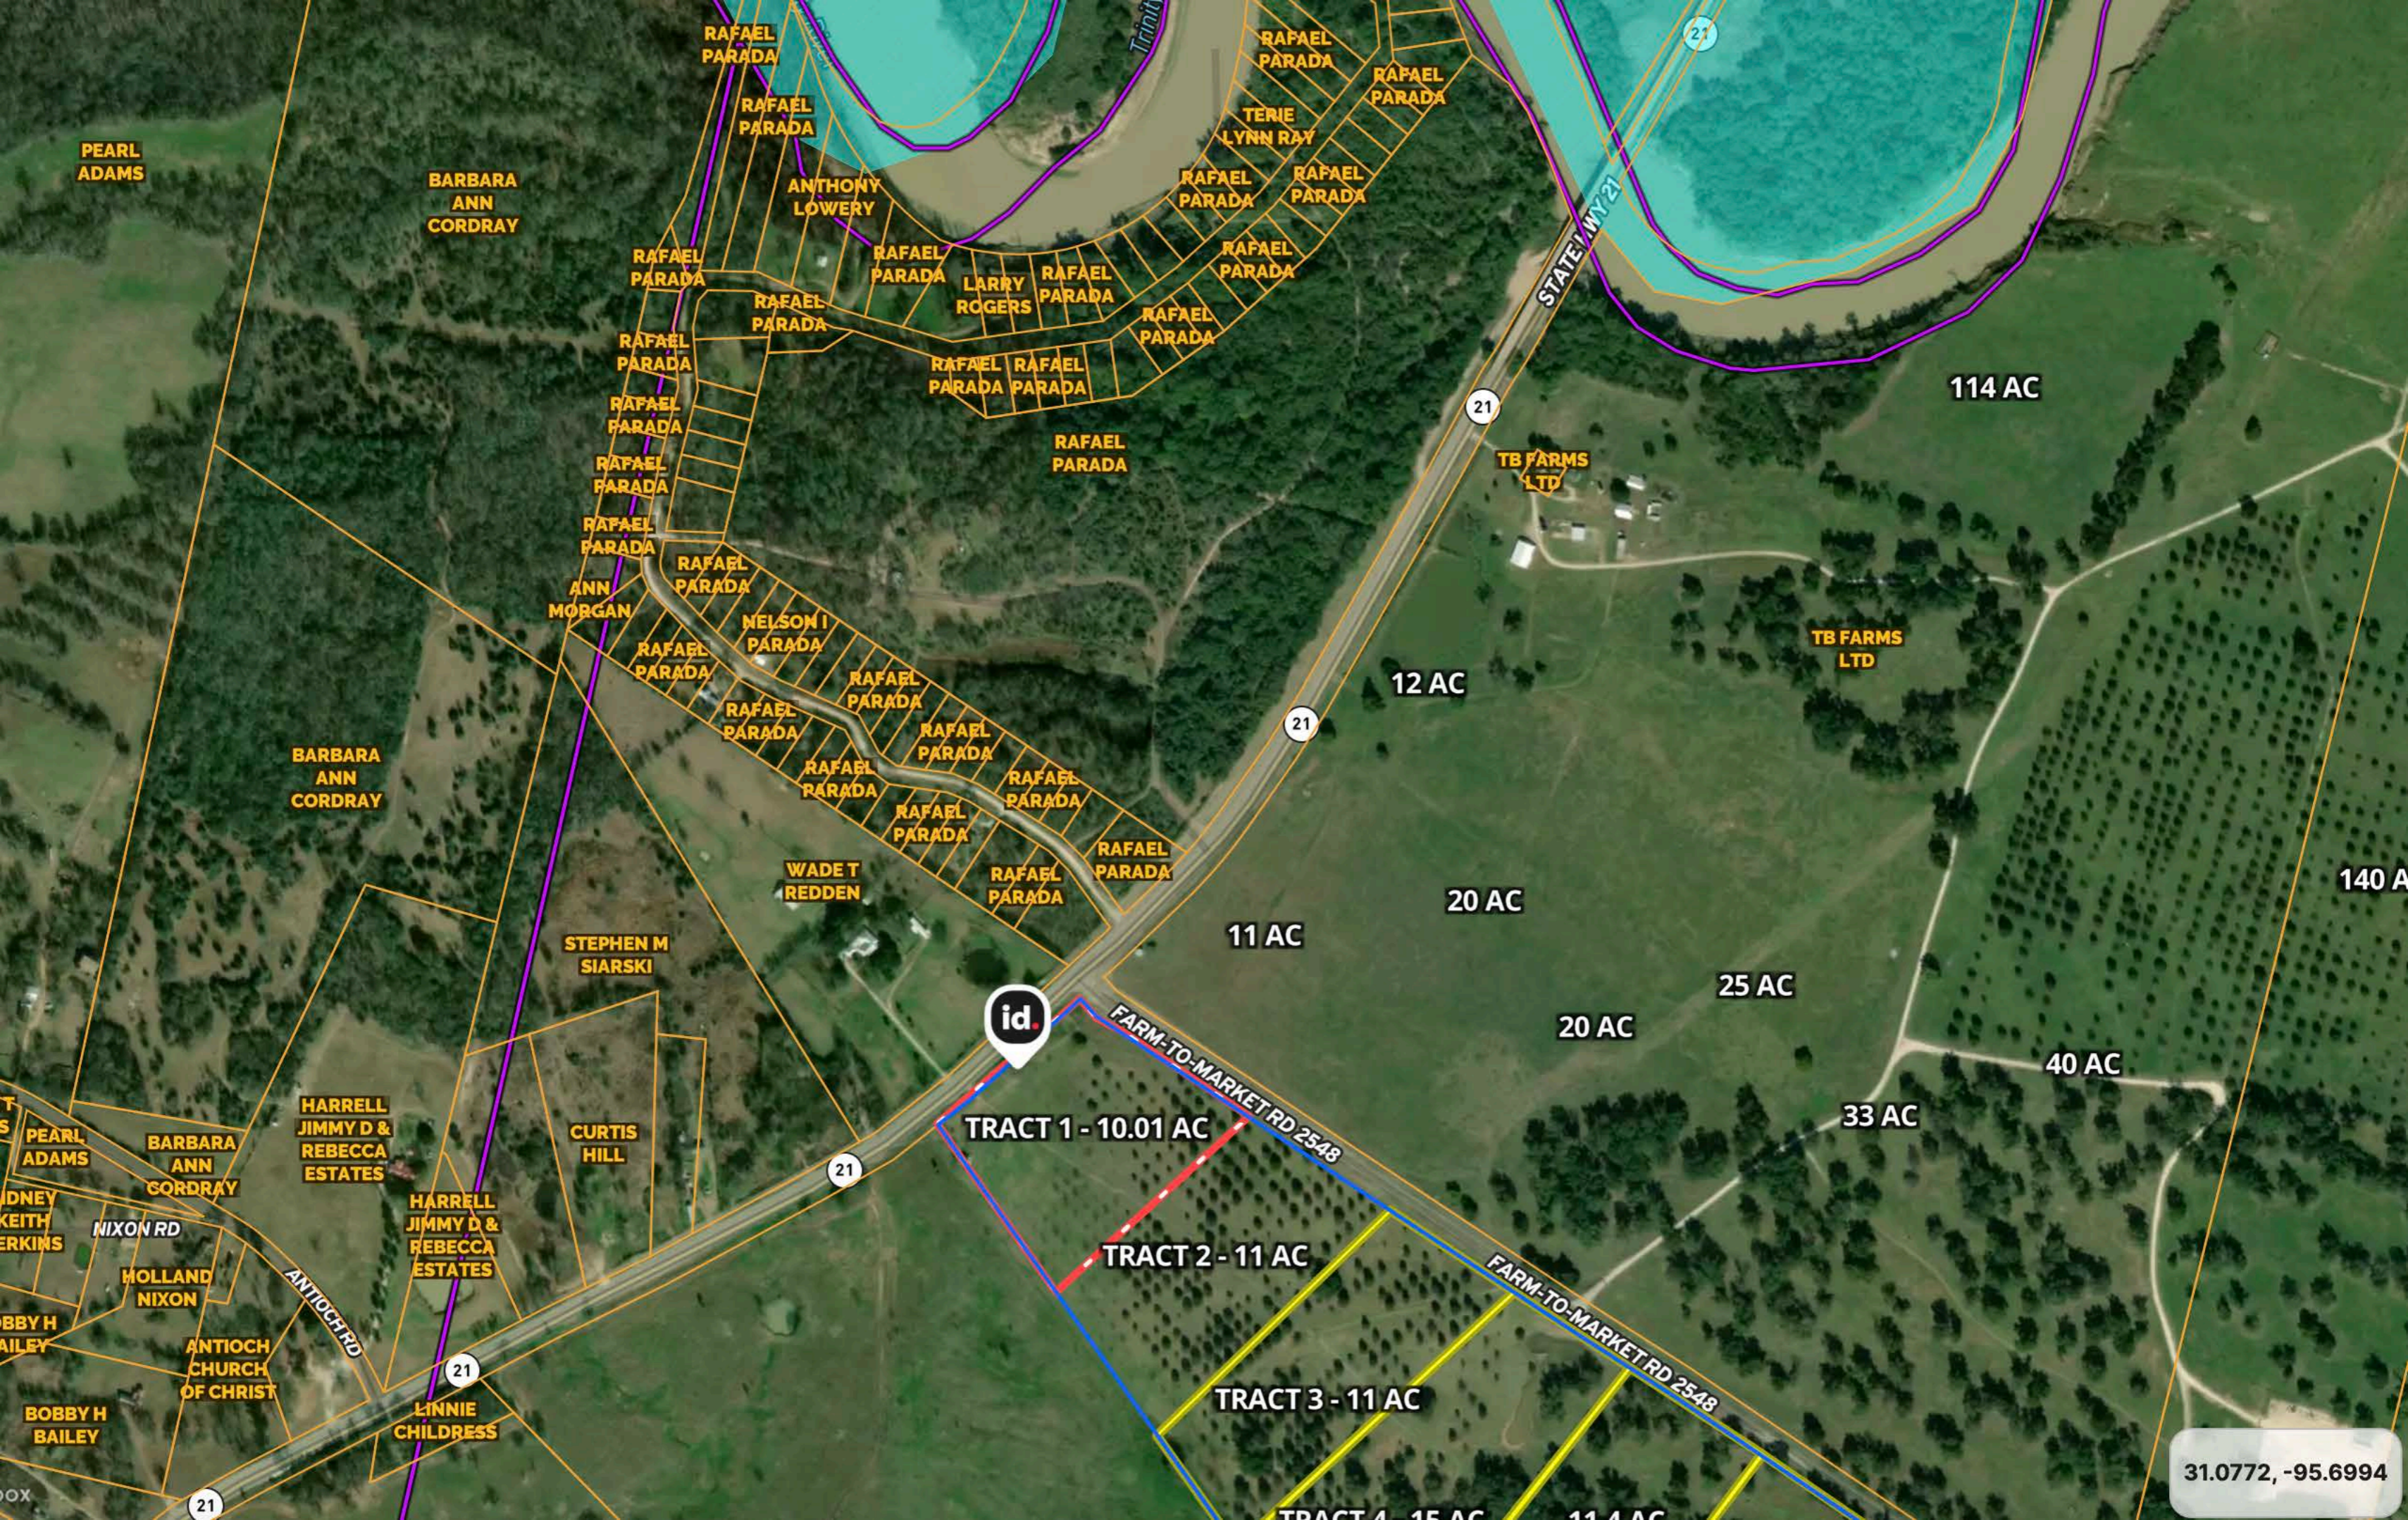

**TRACT 1 - 10.01 AC**

**TRACT 2 - 11 AC**

*FARM-TO-MARKET RD 2548*

*FARM-TO-MARKET RD 2548*

21

21

21

21

31.0699, -95.7034

PEARL ADAMS

BARBARA ANN CORDRAY

RAFAEL PARADA

RAFAEL PARADA

ANTHONY LOWERY

RAFAEL PARADA

LARRY ROGERS

21

TRACT 1 - 10.01 AC

TRACT 2 - 11 AC

TRACT 3 - 11 AC

TRACT 4 - 15 AC

STATE HWY 21

FARM-TO-MARKET RD 2548

FARM-TO-MARKET RD 2548

**TRACT 2 - 11 AC**

FARM-TO-MARKET RD 2548

FARM-TO-MARKET RD 2548