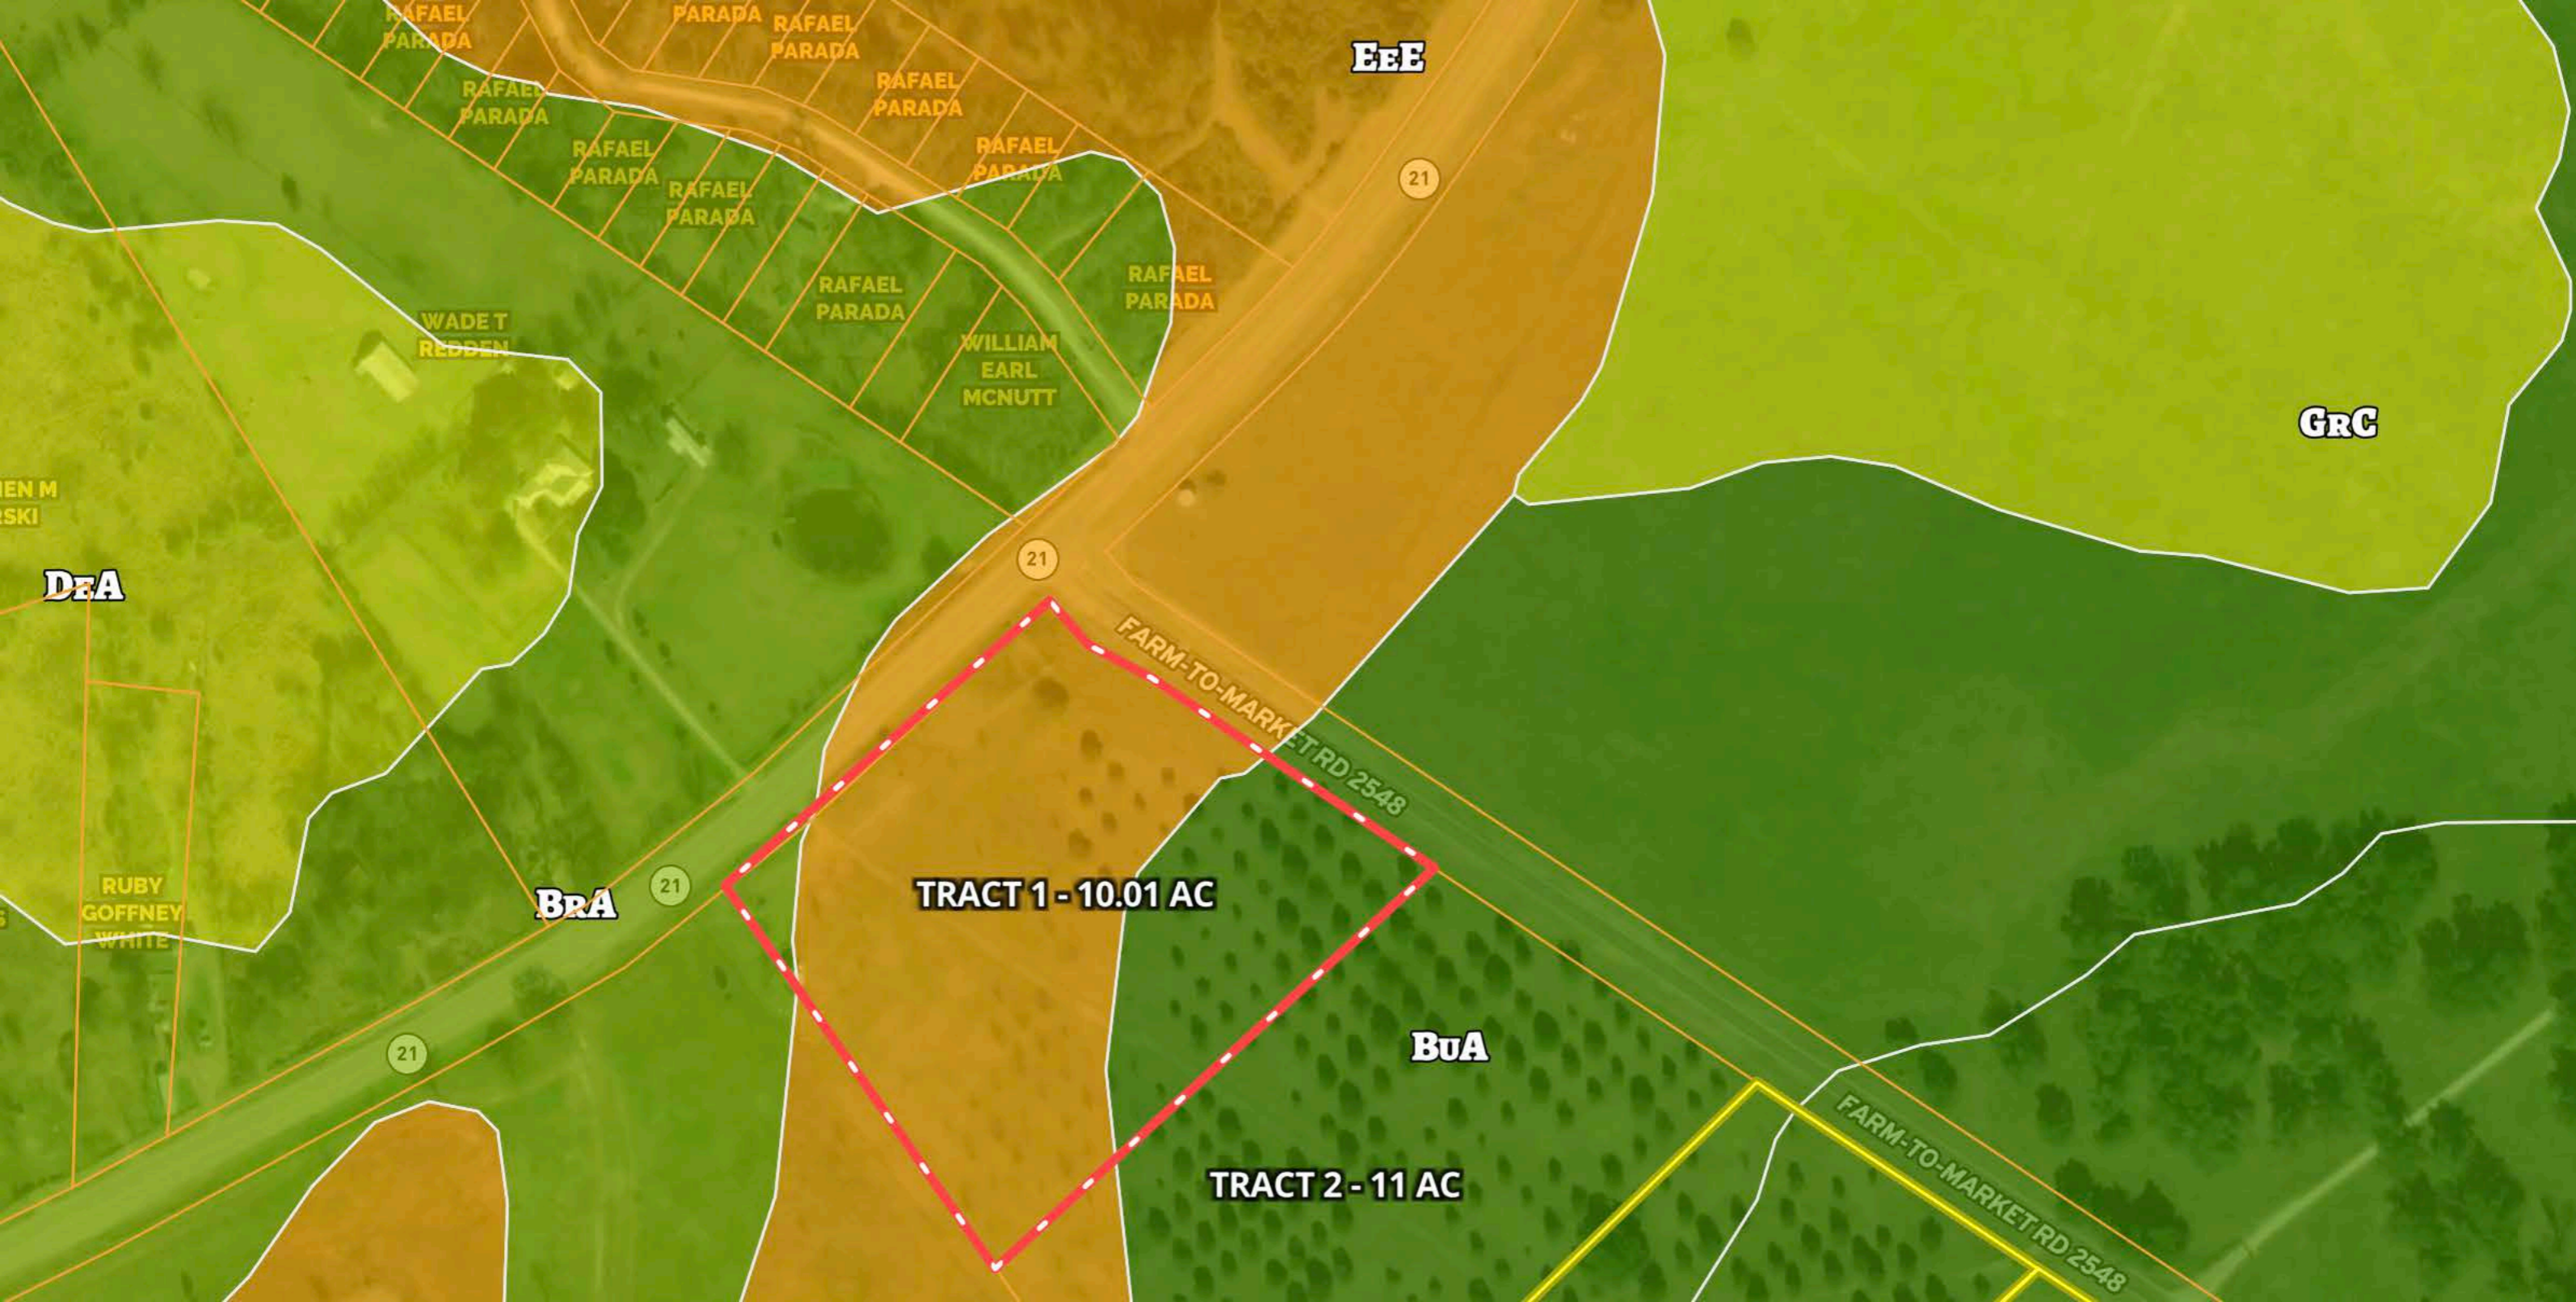

EEE

GRC

DEA

BRA

BuA

TRACT 1 - 10.01 AC

TRACT 2 - 11 AC

RAFAEL PARADA
RAFAEL PARADA
RAFAEL PARADA
RAFAEL PARADA
RAFAEL PARADA
RAFAEL PARADA
RAFAEL PARADA
RAFAEL PARADA
RAFAEL PARADA
RAFAEL PARADA
RAFAEL PARADA
WADLET REDDEN
WILLIAM EARL MCNUTT

RUBY GOFFNEY WHITE

FARM-TO-MARKET RD 2548

FARM-TO-MARKET RD 2548

21

21

21

21