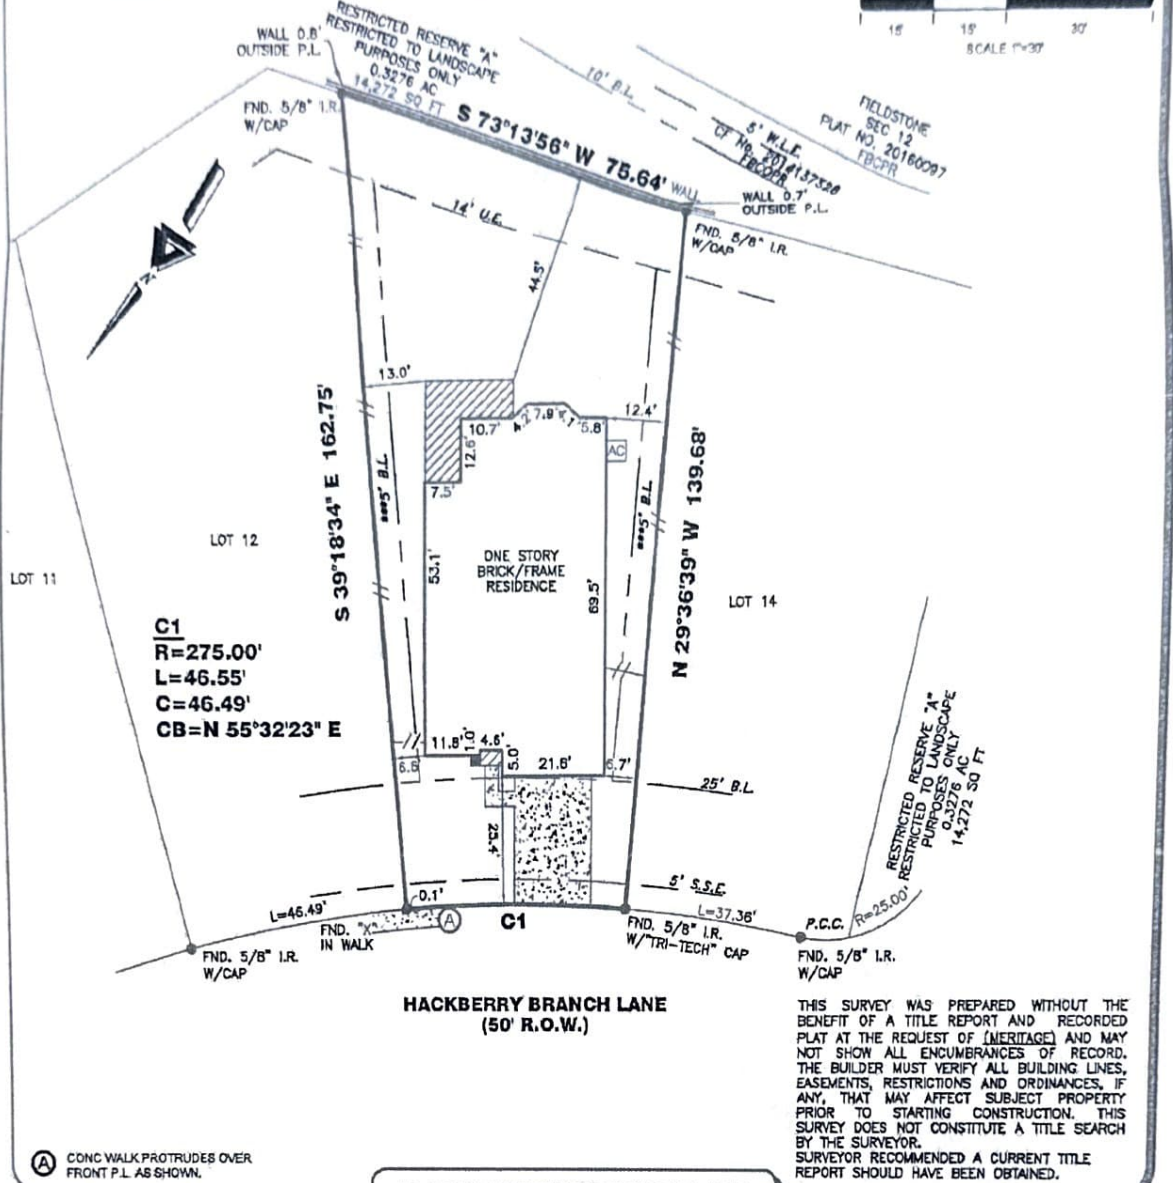

LEGEND

* CITY ORDINANCES	IR = IRON ROD	FND = FOUND	M.U.E. = MUNICIPAL UTILITY ESMT	I = IRON FENCE							
*** RESTRICTIVE COVENANTS	I.P. = IRON PIPE	FNG. = FENCE	S.S.E. = SANITARY SEWER ESMT	X = WIRE FENCE							
*** BUILDER GUIDELINES	P.L. = PROPERTY LINE	P.U.E. = PUBLIC UTILITY ESMT	W.A.E. = WATERLINE EASEMENT	// = WOOD FENCE							
( ) RECORD INFORMATION	U.E. = UTILITY EASEMENT	P.A.E. = PERMANENT ACCESS ESMT	ROW = RIGHT-OF-WAY	○ = CHAIN LINK FENCE							
CONCRETE	COVERED	SOB	BRICK	AG PAD	ELEC. BOX	UTIL. PED.	MANHOLE	WATER METER	--- = BUILDING LINE (B.L.)	--- = EASEMENT LINE	--- = AERIAL EASEMENT (A.E.)

THIS SURVEY WAS PREPARED WITHOUT THE BENEFIT OF A TITLE REPORT AND RECORDED PLAT AT THE REQUEST OF (MERITAGE) AND MAY NOT SHOW ALL ENCUMBRANCES OF RECORD. THE BUILDER MUST VERIFY ALL BUILDING LINES, EASEMENTS, RESTRICTIONS AND ORDINANCES, IF ANY, THAT MAY AFFECT SUBJECT PROPERTY PRIOR TO STARTING CONSTRUCTION. THIS SURVEY DOES NOT CONSTITUTE A TITLE SEARCH BY THE SURVEYOR. SURVEYOR RECOMMENDED A CURRENT TITLE REPORT SHOULD HAVE BEEN OBTAINED.

5918 HACKBERRY BRANCH LANE

PROPERTY INFORMATION

LOT 13 BLOCK 2

SUBDIVISION:
FIELDSTONE SECTION 15

RECORDING INFO:
PLAT NO. 20180021, PLAT RECORDS,
FORT BEND COUNTY, TEXAS

BORROWER:
UT THI NGUYEN, THOMAS PHONG TRAN

TITLE CO.

DECLARATION TITLE
G.F.# 19-1987-MT G.F. DATE: 11-21-19

SURVEYED FOR:
MERITAGE HOMES CORPORATION

DRAWING INFORMATION

TRI-TECH JOB NO: 116617-18

CLIENT JOB NO: 65140810479

DRAWN BY: NR

BEARING BASE: REFERRED TO PLAT NORTH

FIELD DATE: 06-13-19