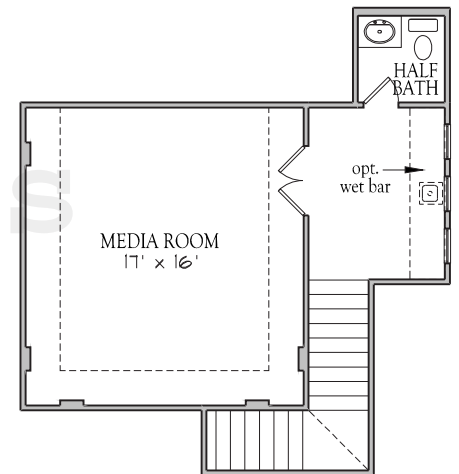

OPT. COVERED PATIO #1

OPT. MEDIA ROOM & HALF BATH

SECOND FLOOR PLAN

PLAN 6765

All information (including, but not limited to prices, views, availability, incentives, floor plans, site plans, features, standards and options, assessments and fees, planned amenities, programs, conceptual artists' renderings and community development plans) deemed reliable as of publication date but not guaranteed and remains subject to change daily or delay without notice. Floor plans and elevations are an artist's conception and are not intended to show specific detailing. Maps and plans are not to scale and all dimensions are approximate. As-Built Condition will control. Inventory/Model Homes may include additional room options and/or upgrades to standard features. Price(s) shown may not reflect lot premiums, upgrades and options. Not an offer in any state where prohibited or otherwise restricted by law. Please see a Community Sales Manager and visit www.darlinghomes.com for details. © March, 2017 Darling Homes of Texas, LLC All rights reserved. 03/09/17