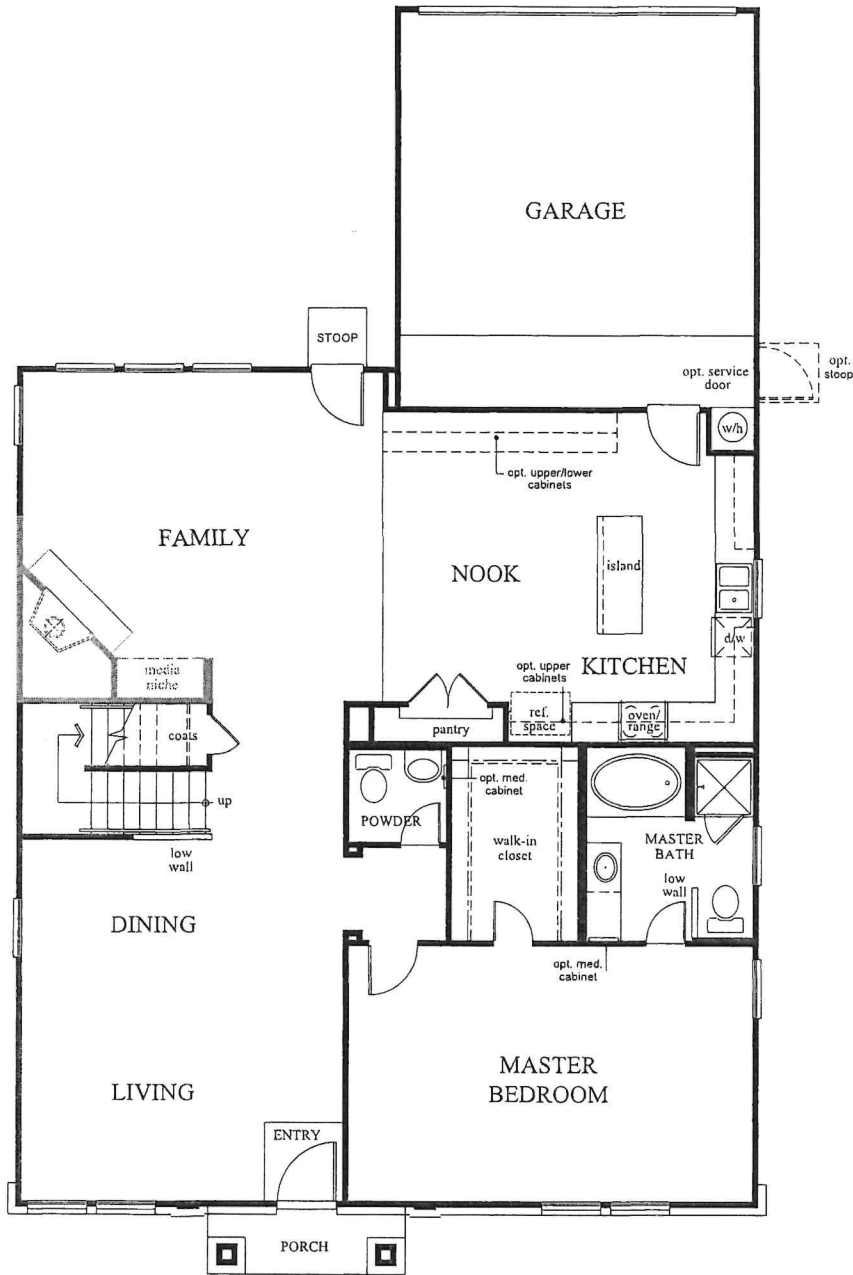

Leisure Lakes
 1994 Leisure Lane, League City, TX 77573
 888-KB-HOMES

3167: Hemingway
 2 Story, 3167 sq.ft. 3-5 Bedrooms
 2.5-3 Bathrooms, 2 Car Garage

Elevation F

First Floor Options

Opt. Fireplace w/Media Niche

© 2006 KB HOME Lone Star L.P. (KBH) KB HOME reserves the right to change floor plan specifications, prices, financing terms and availability without prior notice and floor plan availability may vary by neighborhood, lot location, and home collection. Not all plans may be placed on every lot and availability is determined by KB HOME. Stated price may not include lot premiums, elevation premiums, and options shown by artist rendition. All homes subject to prior sale. Windows, columns, porches, and posts may vary per elevation and pre-determined home site. Renderings and floor plans are artist's conception. Some features shown on rendering may be optional. Color schemes shown on renderings may vary per community and are subject to change and availability by KB HOME. Color schemes shown may not be available on all lots, or in all communities. Square footage is approximate and based upon architectural design; square footage may vary according to construction and exterior elevation. Landscaping shown is not standard. See Sales Counselor for details.

Leisure Lakes
1994 Leisure Lane, League City, TX 77573
888-KB-HOMES

3167: Hemingway
2 Story, 3167 sq.ft, 3-5 Bedrooms
2.5-3 Bathrooms, 2 Car Garage

Elevation F

Second Floor Options

None