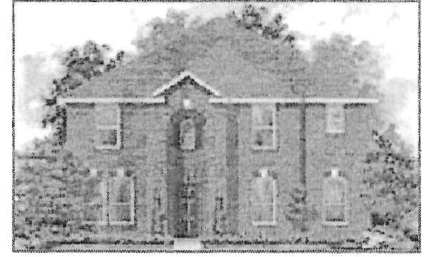

Leisure Lakes
 1994 Leisure Lane, League City, TX 77573
 888-KB-HOMES

3167: Hemingway
 2 Story, 3167 sq.ft. 3-5 Bedrooms
 2.5-3 Bathrooms, 2 Car Garage

Elevation F

First Floor Options

Opt. Fireplace w/Media Niche

© 2006 KB HOME Lone Star L.P. (KBH) KB HOME reserves the right to change floor plan specifications, prices, financing terms and availability without prior notice and floor plan availability may vary by neighborhood, lot location, and home collection. Not all plans may be placed on every lot and availability is determined by KB HOME. Stated price may not include lot premiums, elevation premiums, and options shown by artist rendition. All homes subject to prior sale. Windows, columns, porches, and posts may vary per elevation and pre-determined home site. Renderings and floor plans are artist's conception. Some features shown on rendering may be optional. Color schemes shown on renderings may vary per community and are subject to change and availability by KB HOME. Color schemes shown may not be available on all lots, or in all communities. Square footage is approximate and based upon architectural design; square footage may vary according to construction and exterior elevation. Landscaping shown is not standard. See Sales Counselor for details.