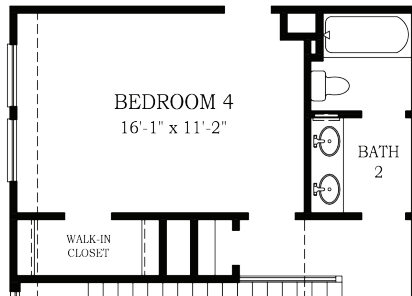

chesmar.com

THE CHATEAU COLLECTION

VERSAILLES

plan 7250 - approx. 1,901 sqft

elevation A - brick - standard

elevation A - stone - optional

elevation B - brick - standard

elevation B - stone - optional

THIS HOME FEATURES | OPTIONS

- 3 Bedrooms
- 2.5 Baths
- Game Room
- Covered Patio
- 2-Car Attached Garage

- Fireplace
- Bedroom 4 at Game Room

OPTIONAL BEDROOM 4 AT GAME ROOM

SECOND FLOOR

FIRST FLOOR