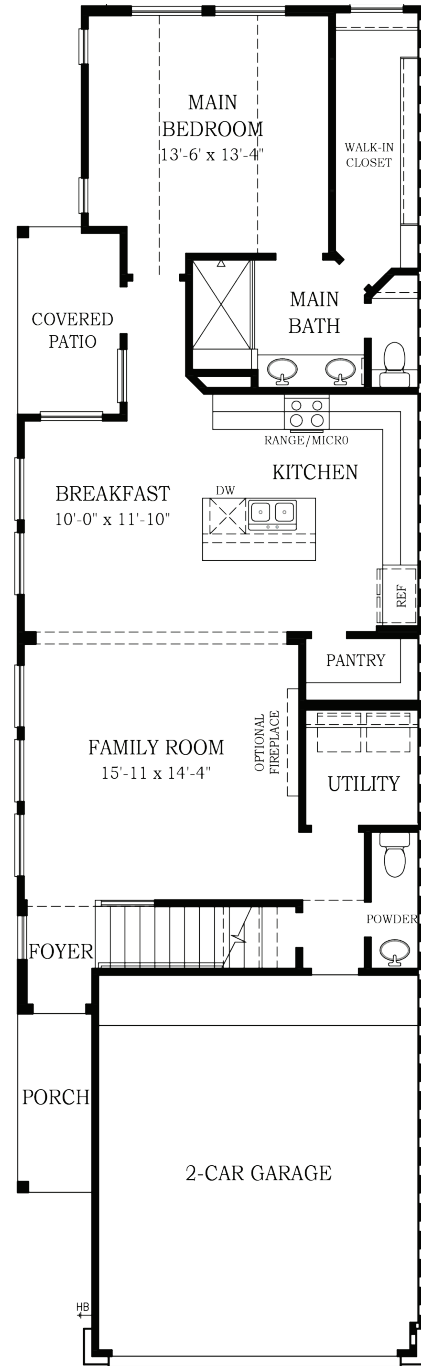

chesmar.com

THE CHATEAU COLLECTION

VERSAILLES

plan 7250 - approx. 1,901 sqft

elevation A - brick - standard

elevation A - stone - optional

elevation B - brick - standard

elevation B - stone - optional

THIS HOME FEATURES | OPTIONS

- 3 Bedrooms
- 2.5 Baths
- Game Room
- Covered Patio
- 2-Car Attached Garage

- Fireplace
- Bedroom 4 at Game Room

OPTIONAL BEDROOM 4 AT GAME ROOM

SECOND FLOOR

FIRST FLOOR