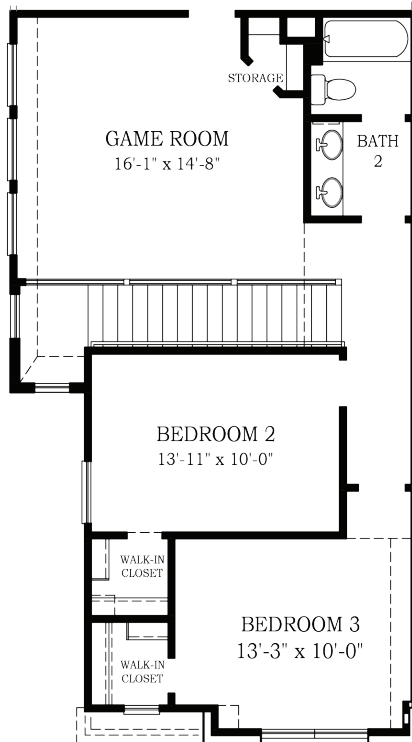

chesmar.com

THE CHATEAU COLLECTION

VERSAILLES

plan 7250 - approx. 1,901 sqft

elevation A - brick - standard

elevation A - stone - optional

elevation B - brick - standard

elevation B - stone - optional

THIS HOME FEATURES | OPTIONS

- 3 Bedrooms
- 2.5 Baths
- Game Room
- Covered Patio
- 2-Car Attached Garage

- Fireplace
- Bedroom 4 at Game Room

OPTIONAL BEDROOM 4 AT GAME ROOM

SECOND FLOOR

FIRST FLOOR