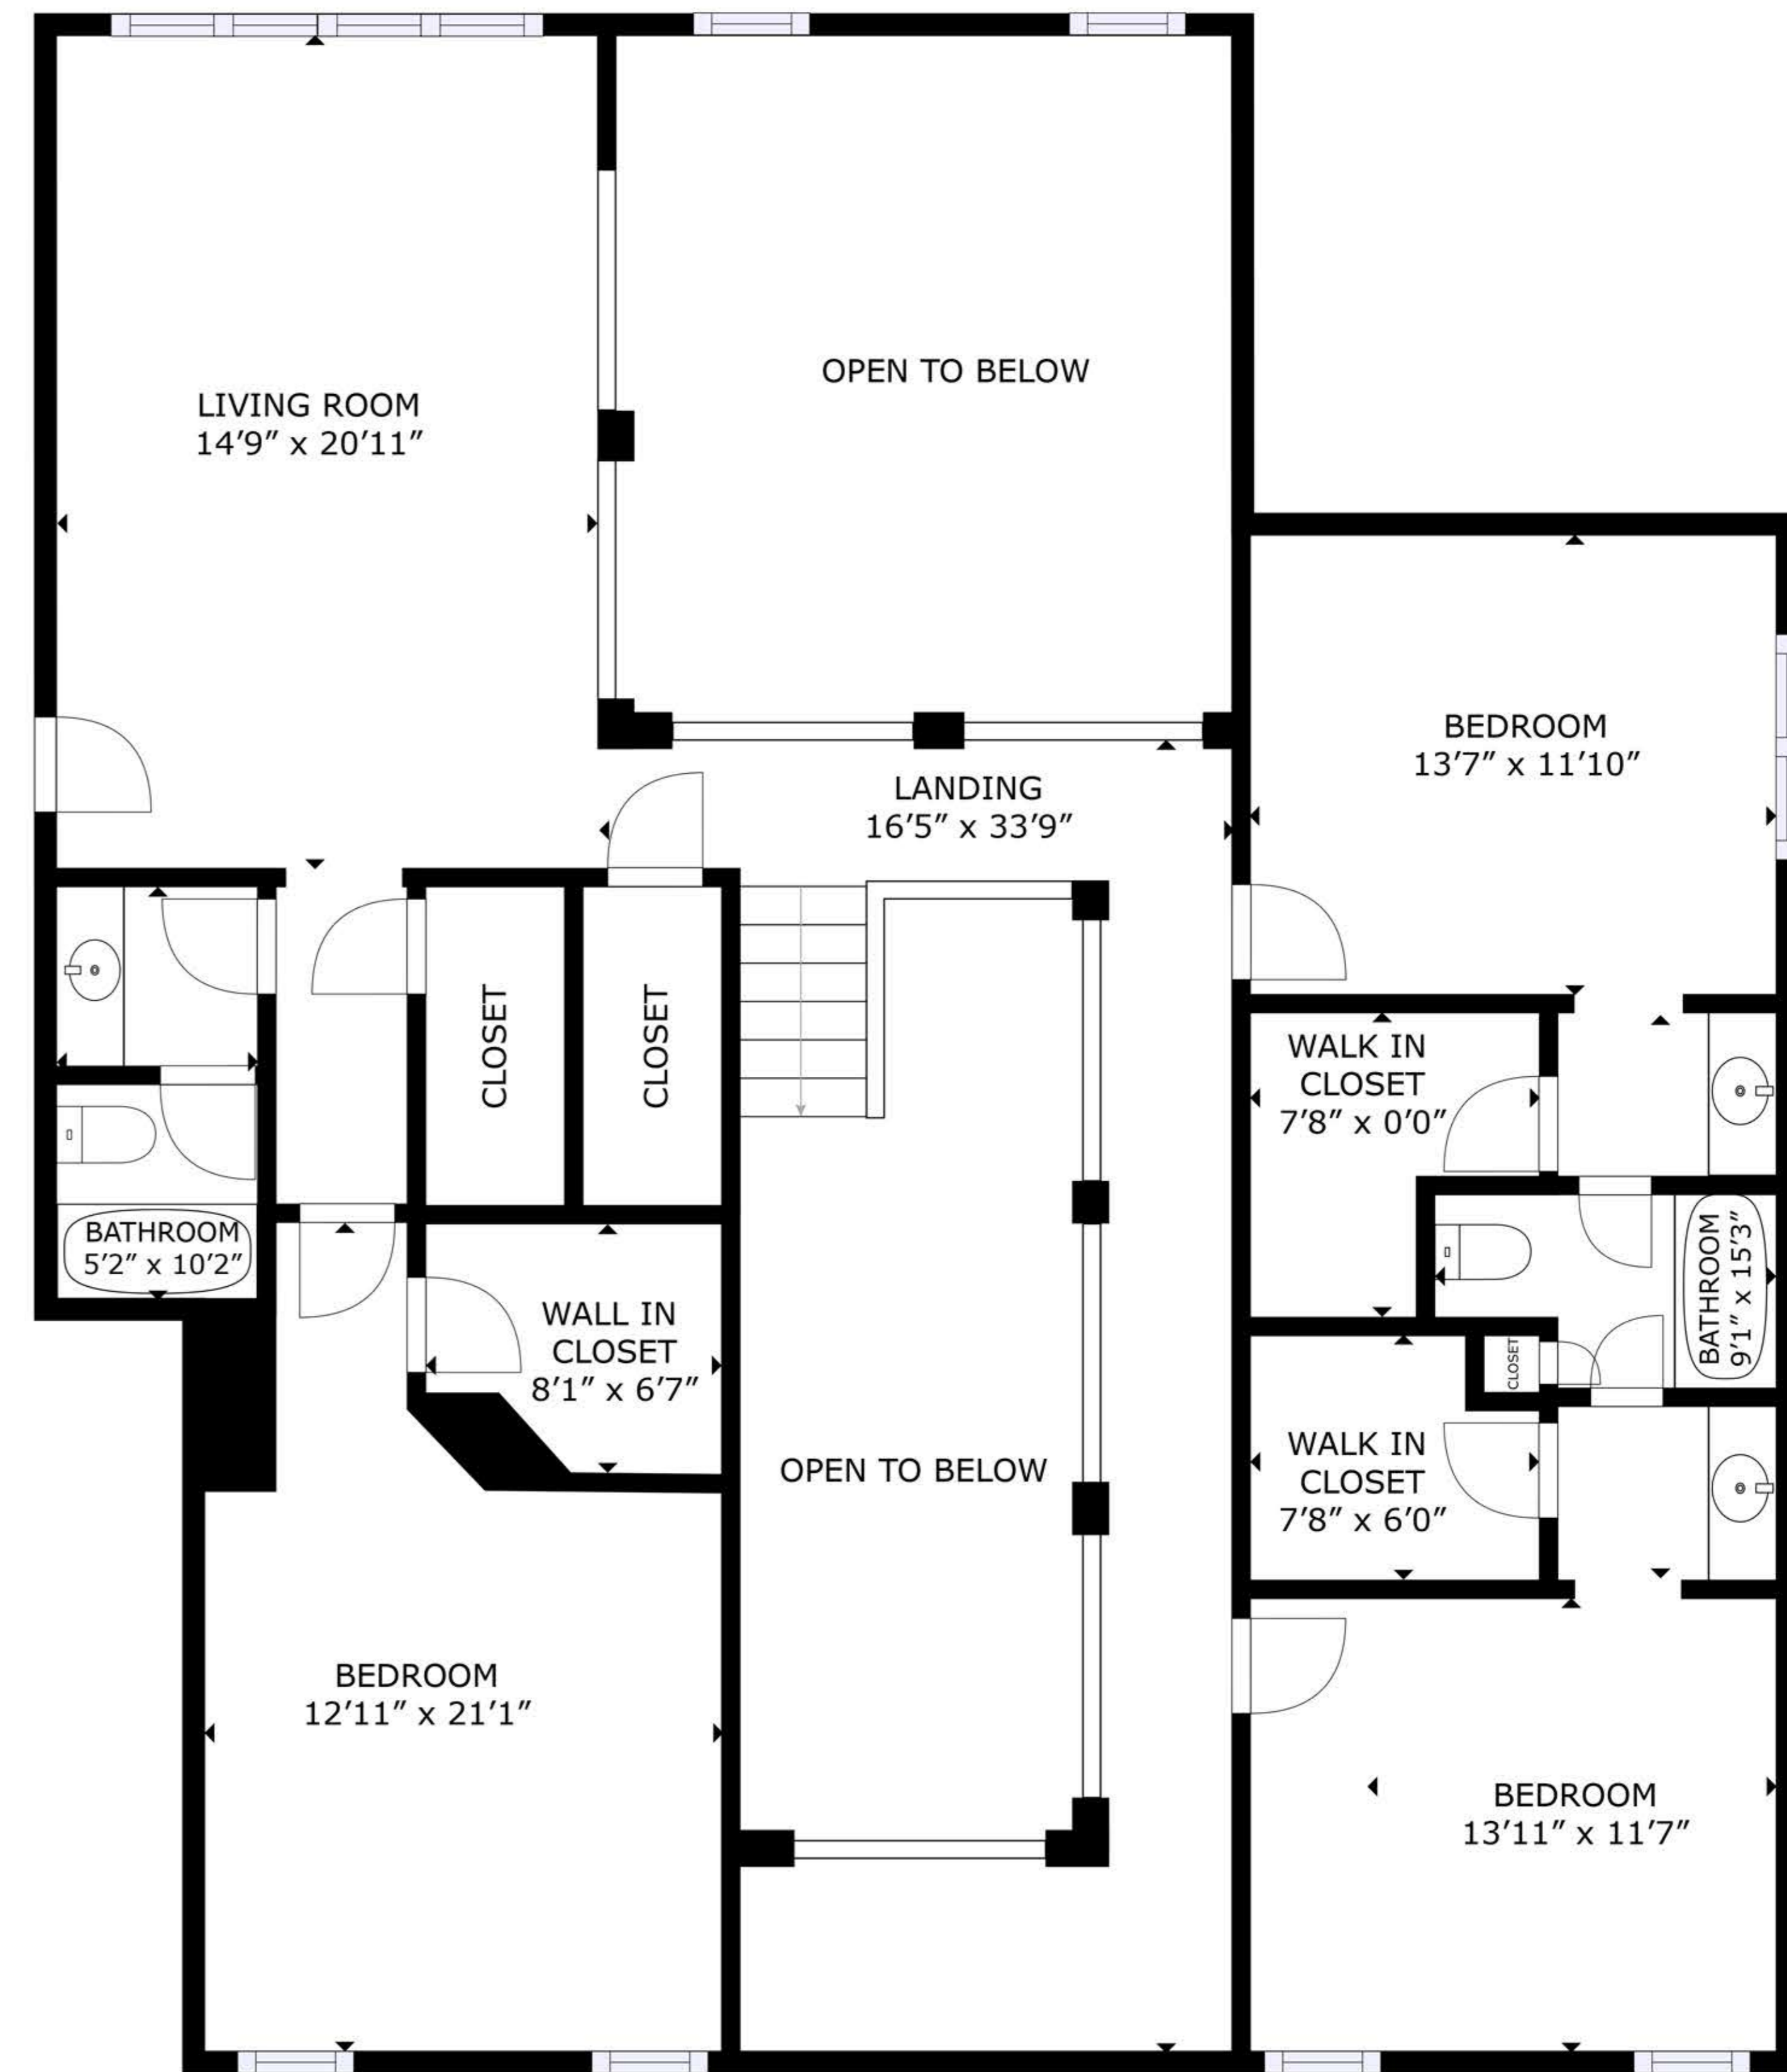

FLOOR 1

FLOOR 2

GROSS INTERNAL AREA  
 FLOOR 1: 2,115 sq. ft, FLOOR 2: 1,581 sq. ft  
 TOTAL: 3,696 sq. ft

EXCLUDED AREA PATIO: 159 sq. ft  
 SIZES AND DIMENSIONS ARE APPROXIMATE, ACTUAL MAY VARY.