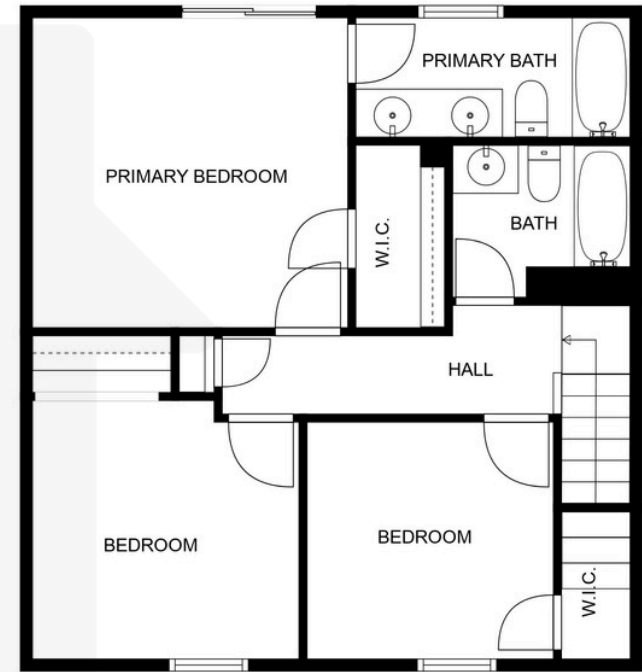

FLOOR 1

FLOOR 2

7746 SPRINGVILLE DRIVE, HOUSTON, TX 77095

FLOOR PLAN CREATED BY CUBICASA APP. MEASUREMENTS DEEMED HIGHLY RELIABLE BUT NOT GUARANTEED.