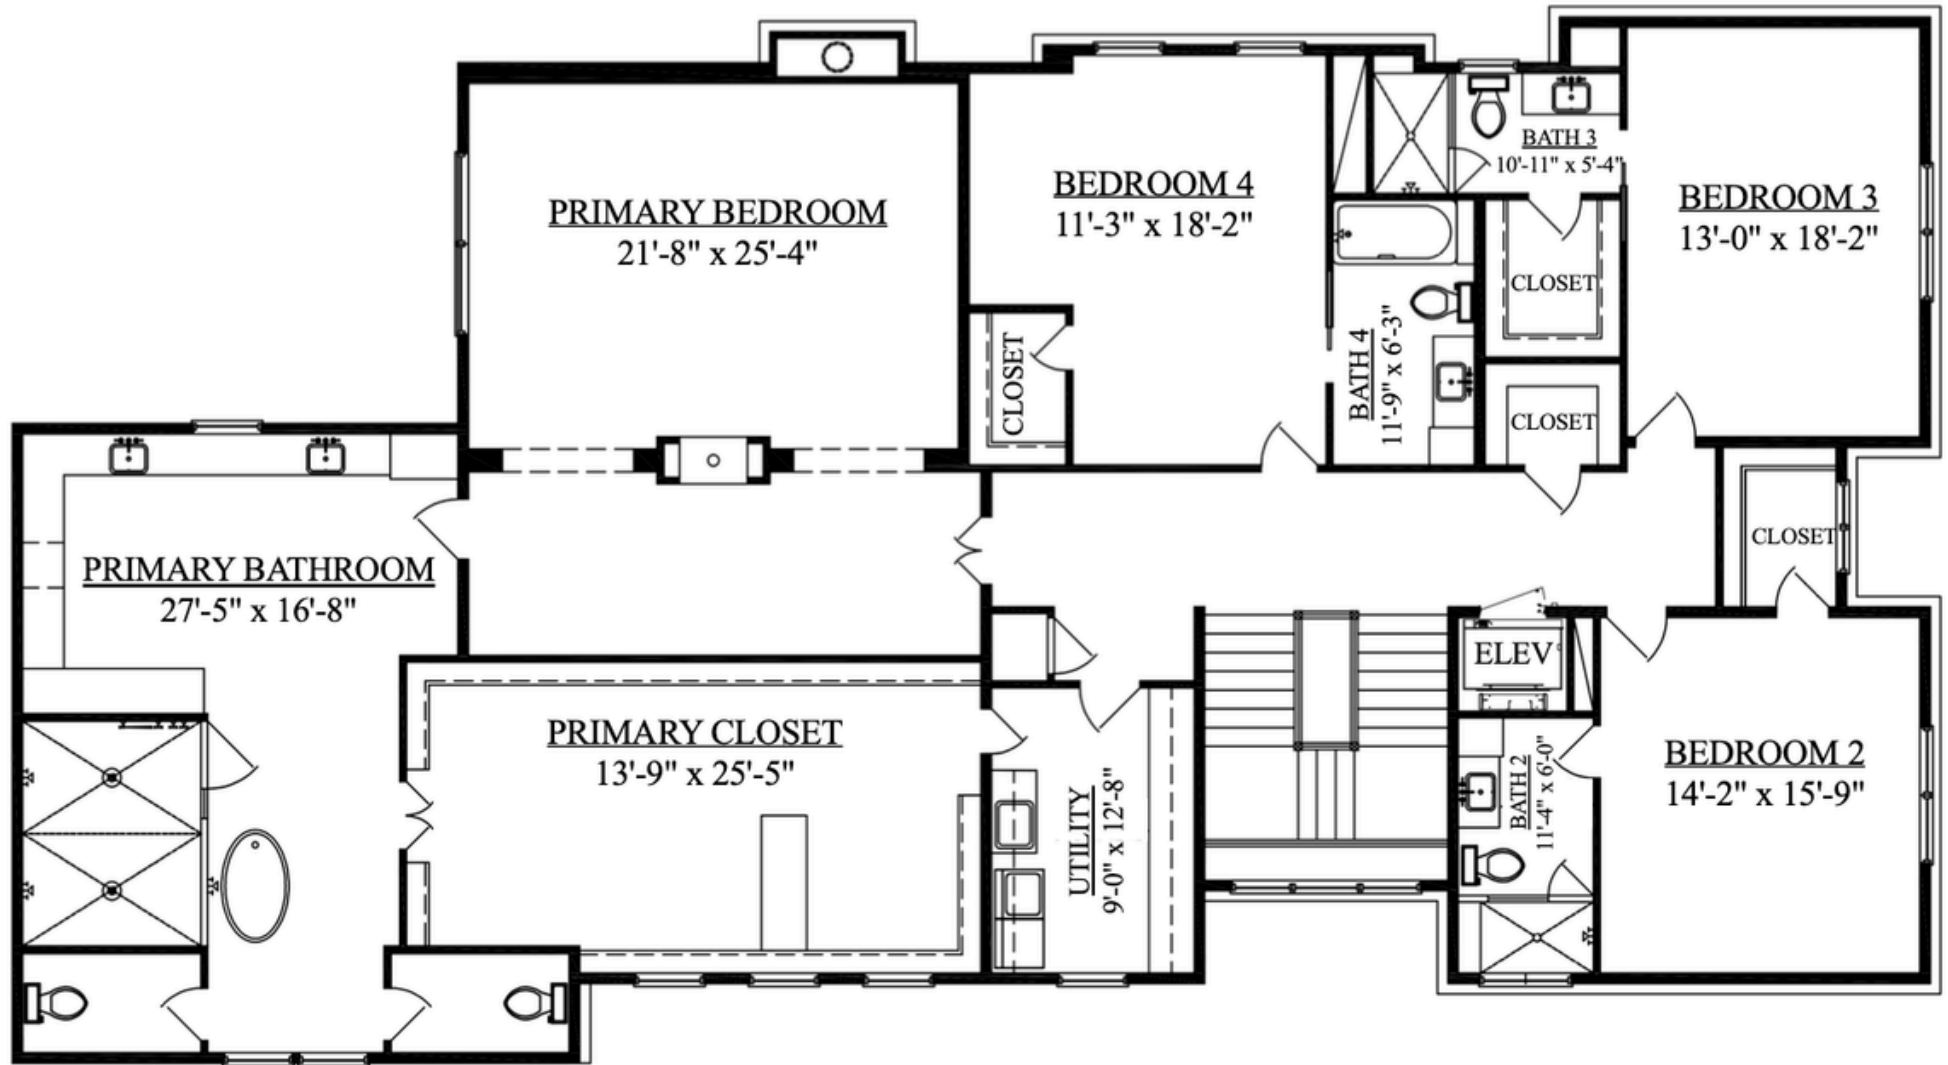

2247 CHILTON DR
RIVER OAKS

MARTINI & Co.
REAL ESTATE ADVISORS

Floor Plans | First Floor

5/6 Bed | 6.1 Bath | 6,412 sqft

Floor Plans | Second Floor

5/6 Bed | 6.1 Bath | 6,412 sqft

Floor Plans | Third Floor

5/6 Bed | 6.1 Bath | 6,412 sqft

Site Plan

KITCHEN SELECTIONS

Brizo Tuhlam
Kitchen Faucet

Kohler Carin
33-1/2" Undercount
Single Bowl Kitchen
Sink

Wolf 24" Transitional
Drawer Microwave

2-24" SubZero Designer
Column
Refrigerator/Freezer

Brizo Kitchen
Disposal and Flange
Stopper