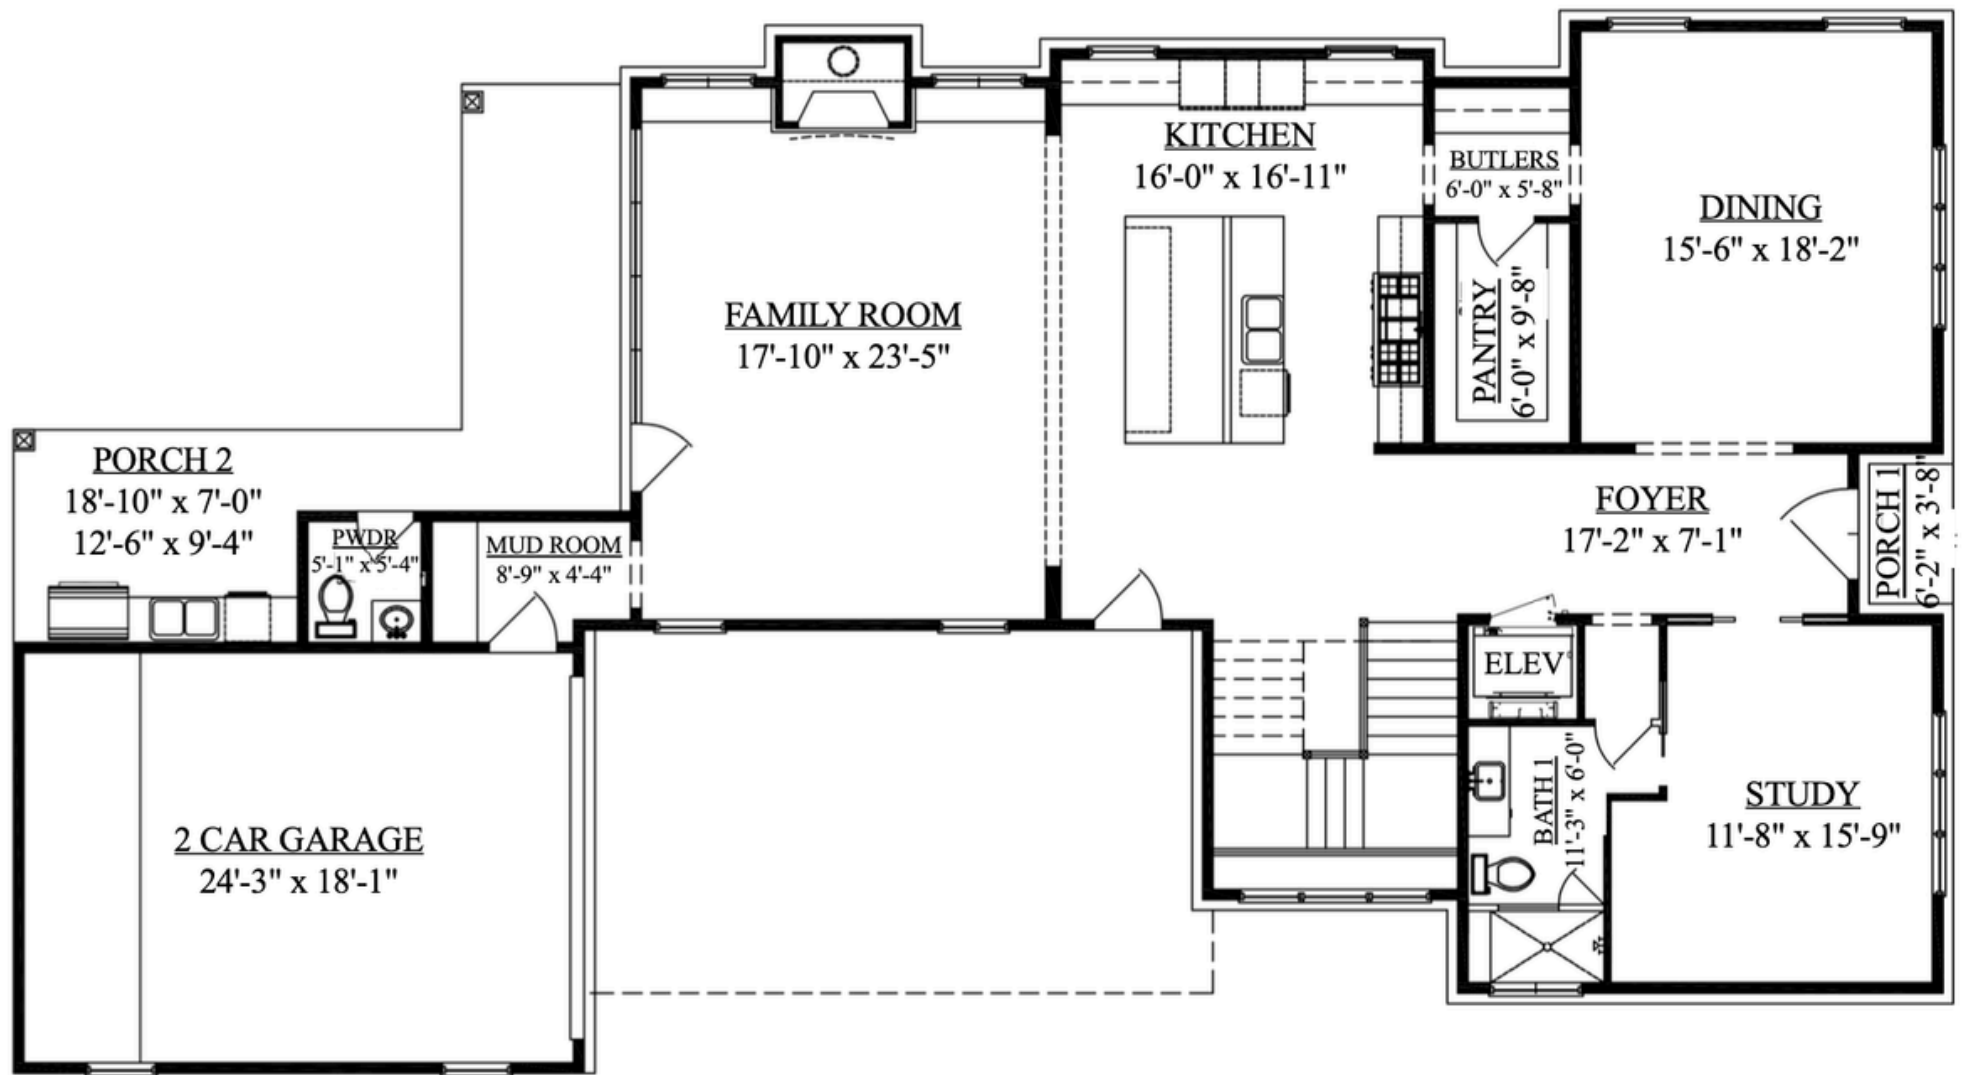

2247 CHILTON DR
RIVER OAKS

MARTINI & Co.
REAL ESTATE ADVISORS

Floor Plans | First Floor

5/6 Bed | 6.1 Bath | 6,412 sqft

Floor Plans | Second Floor

5/6 Bed | 6.1 Bath | 6,412 sqft

Floor Plans | Third Floor

5/6 Bed | 6.1 Bath | 6,412 sqft