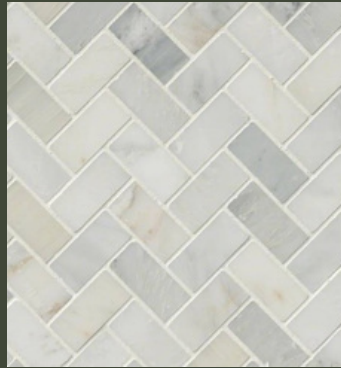

Arabascato Carrara
Herringbone Pattern
Primary Shower Floor