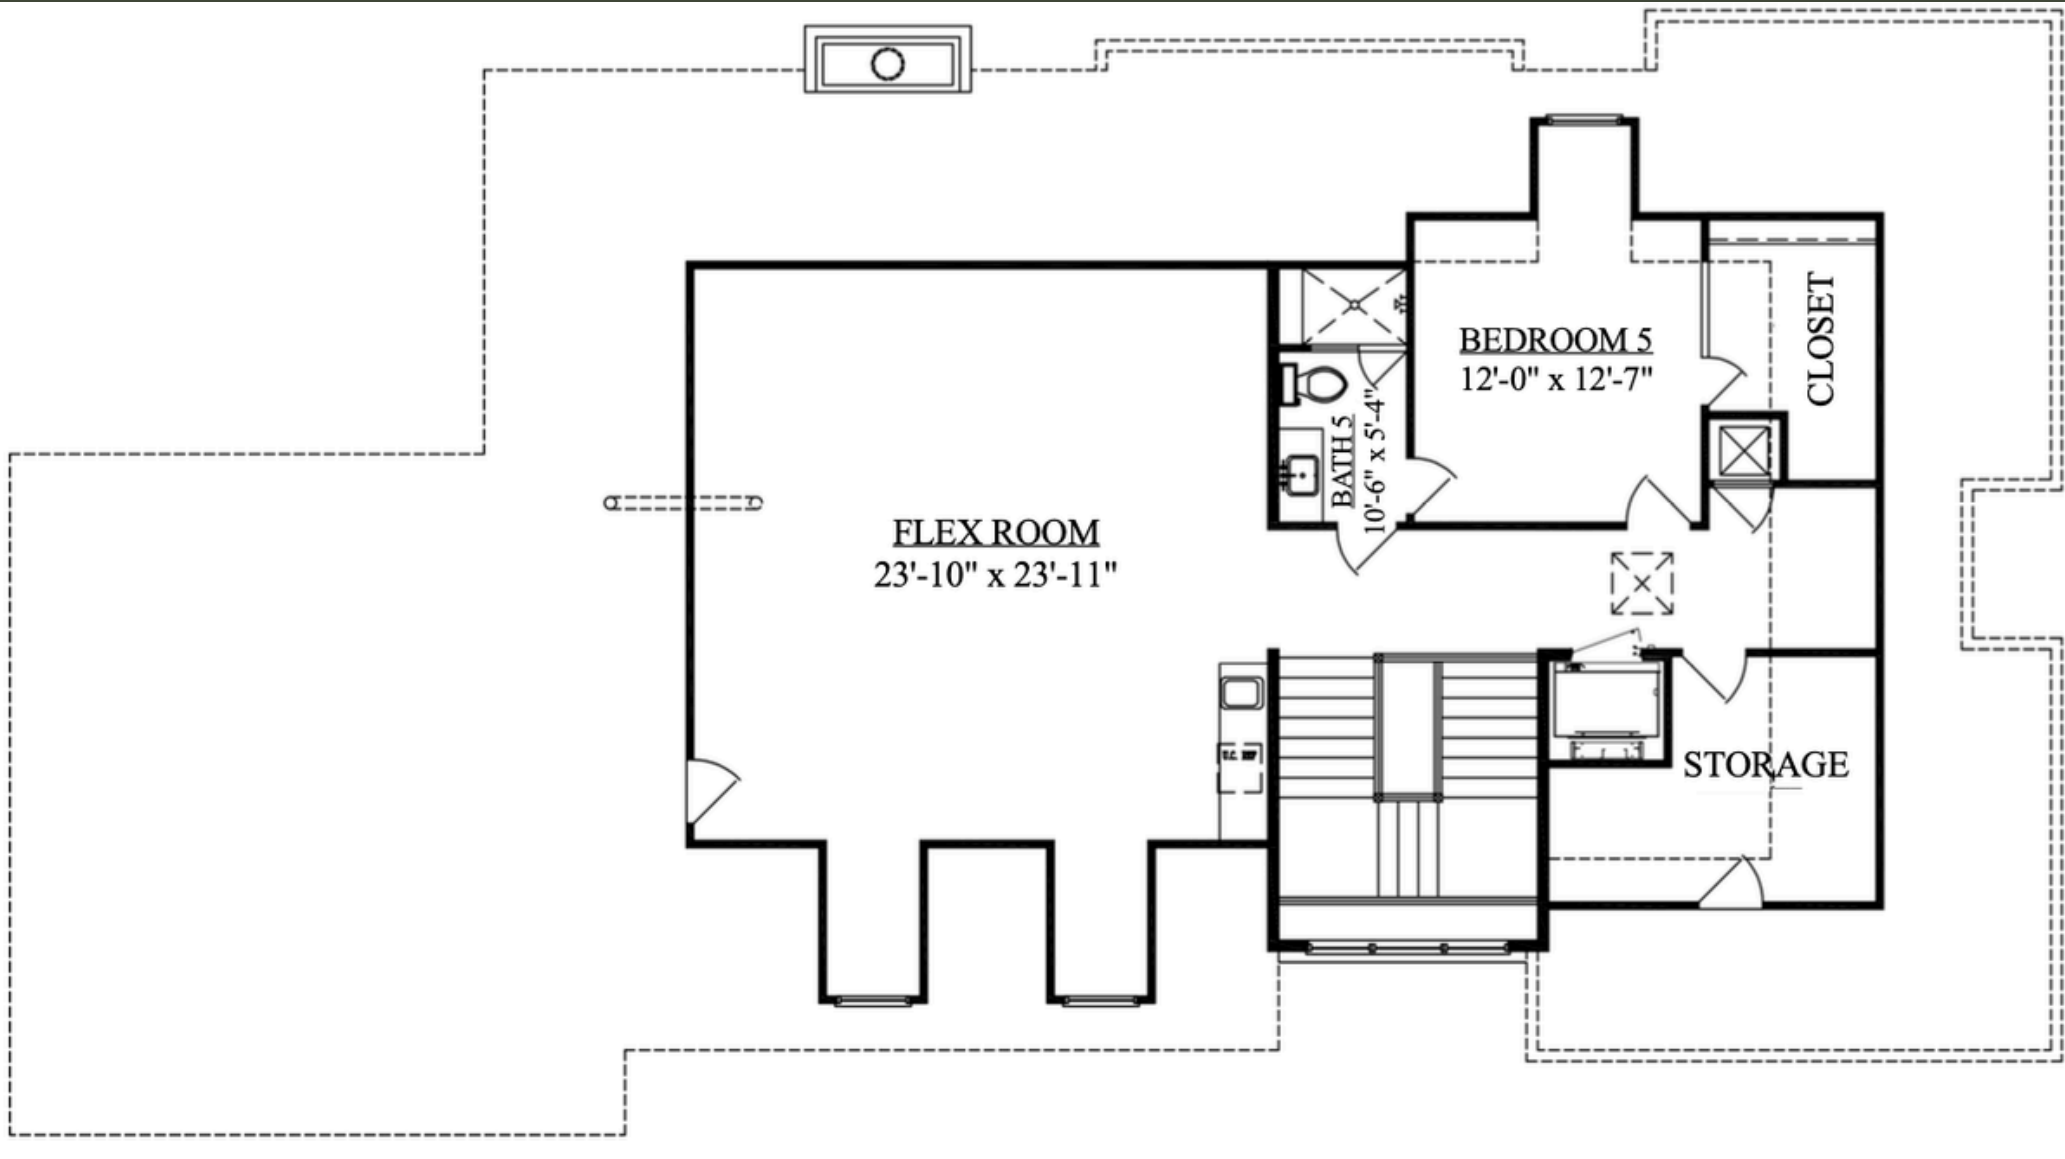

2247 CHILTON DR
RIVER OAKS

MARTINI & Co.
REAL ESTATE ADVISORS

Floor Plans | First Floor

5/6 Bed | 6.1 Bath | 6,412 sqft

Floor Plans | Second Floor

5/6 Bed | 6.1 Bath | 6,412 sqft

Floor Plans | Third Floor

5/6 Bed | 6.1 Bath | 6,412 sqft